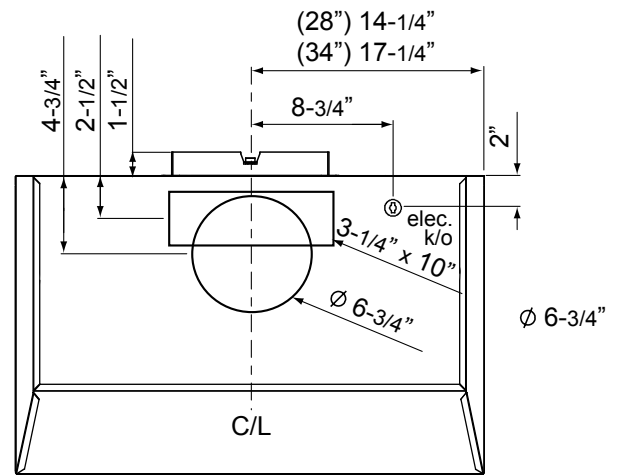

3/4 Angle

Top

Back

MODEL	AK9128BS	AK9134BS
Stainless Steel		
Size	28-3/8" (30")	34-3/8" (36")
Blower CFM (Min. - Max.)	150 - 300	150 - 300
Sones (Min. - Max.)	1.5 - 4	1.5 - 4
FEATURES		
Controls	Mechanical Slide	Mechanical Slide
Speed Levels	3	3
Lighting	LumiLight LED, 6W x2	LumiLight LED, 6W x2
Dual-Level Lighting	Yes	Yes
Filters	Hybrid Baffle x2	Hybrid Baffle x2
Recirculating Option	Yes	Yes
DUCT SPECIFICATIONS		
Vertical Internal Blower	7" Round, 3-1/4" x 10"	7" Round, 3-1/4" x 10"
Horizontal Internal Blower	3-1/4" x 10"	3-1/4" x 10"
AC POWER	120V, 60Hz at Max. 2A	120V, 60Hz at Max. 2A
OPTIONAL ACCESSORIES		
Recirculating Kit	ZRC-9100A	ZRC-9100A
Damper, 7" Round	AK00067	AK00067
MOUNTING HEIGHT RANGE*	24" - 36"	24" - 36"
WARRANTY	3 years parts, 1 year labor	3 years parts, 1 year labor

*Mounting height refers to distance between top of a 36" tall cooking surface and bottom of hood.