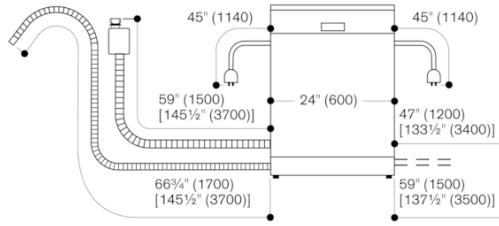

GH045010  
 Handle bar with 2 mounts, stainless steel, length 7 11/16", drilling distance 16 13/16", for custom panel.

GZ010011  
 Extension for inlet and outlet (78" long)

Connection dimensions for a 24" (600 mm) wide dishwasher

[ ] values with extension kit  
 Measurements in inches (mm)

Tall Tub dishwasher (34 1/8" (86.7 cm)).