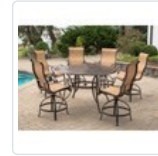

Pleasing People...Since 1936
847-967-8830 www.abt.com

Hanover / MANDN7PC-BR

Manor7pc: 6 Sling Counter Height Swvl Chairs, 56" Rnd Cast Table (36"H)

Take comfortable dining to the next level with the Manor 7-piece high-dining set from Hanover. This transitional patio set includes six sling-back swivel chairs and a 56 in. cast-top table— each standing at a trendy counter-height. The chairs and table are constructed with heavy-duty aluminum frames and dressed with elegant cast details. Contoured sling fabric is featured on each chair providing maximum durability and comfort throughout the meal. The round cast-top dining table offers ample room for food and beverages as well as a generous amount space for seating guests. Designed for a lifetime or daily use, this high-dining set will bring each meal to new heights and greet your guests with stylish comfort.

- 7-piece high-dining set from the Manor Collection
- Set includes 6 swivel chairs and a 56 in. round cast-top table
- All-weather construction using durable materials resistant to rust, water and UV harm
- Aluminum frames coated in a protective golden-bronze finish
- 56 in. table top features cast-aluminum accents and ample room for food and beverages
- Tall swivel chairs perform a smooth 360-degree spin
- Contoured seats are constructed with durable PVC sling fabric
- Quality checked and approved
- Some assembly required
- 1-year limited warranty

Hanover / MANDN7PC-BR

Manor7pc: 6 Sling Counter Height Swvl Chairs, 56" Rnd Cast Table (36"H)

ITEM DETAILS

Category	Outdoor Furniture
Color	Tan Sling/Cast
UPS Shippable	N
Shipping Weight	91.2
UPC Code	013964885583
Country of Origin	CN-China
Product Dimensions English	Tabletop: 56 in. Tabletop Weight Capacity: 250 lbs. Tabletop thickness: 1.4 in. Seat Dimensions: 20.27"L x 25.59"W x 28.5"H Chair Weight Capacity: 250 lbs.