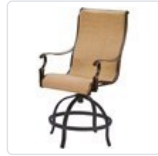

Pleasing People...Since 1936
847-967-8830 www.abt.com

Hanover / MANDN7PC-BR

Manor7pc: 6 Sling Counter Height Swvl Chairs, 56" Rnd Cast Table (36"H)

Take comfortable dining to the next level with the Manor 7-piece high-dining set from Hanover. This transitional patio set includes six sling-back swivel chairs and a 56 in. cast-top table— each standing at a trendy counter-height. The chairs and table are constructed with heavy-duty aluminum frames and dressed with elegant cast details. Contoured sling fabric is featured on each chair providing maximum durability and comfort throughout the meal. The round cast-top dining table offers ample room for food and beverages as well as a generous amount space for seating guests. Designed for a lifetime or daily use, this high-dining set will bring each meal to new heights and greet your guests with stylish comfort.

- 7-piece high-dining set from the Manor Collection
- Set includes 6 swivel chairs and a 56 in. round cast-top table
- All-weather construction using durable materials resistant to rust, water and UV harm
- Aluminum frames coated in a protective golden-bronze finish
- 56 in. table top features cast-aluminum accents and ample room for food and beverages
- Tall swivel chairs perform a smooth 360-degree spin
- Contoured seats are constructed with durable PVC sling fabric
- Quality checked and approved
- Some assembly required
- 1-year limited warranty

Hanover / MANDN7PC-BR

Manor7pc: 6 Sling Counter Height Swvl Chairs, 56" Rnd Cast Table (36"H)

ITEM DETAILS

Category	Outdoor Furniture
Color	Tan Sling/Cast
UPS Shippable	N
Shipping Weight	91.2
UPC Code	013964885583
Country of Origin	CN-China
Product Dimensions English	Tabletop: 56 in. Tabletop Weight Capacity: 250 lbs. Tabletop thickness: 1.4 in. Seat Dimensions: 20.27"L x 25.59"W x 28.5"H Chair Weight Capacity: 250 lbs.