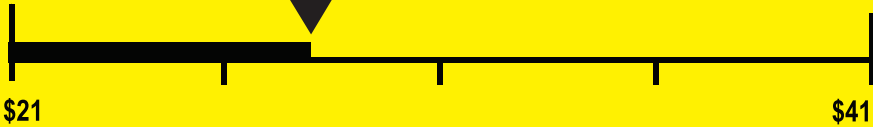

U.S. Government

Federal law prohibits removal of this label before consumer purchase.

ENERGYGUIDE

Dishwasher
Capacity: Standard

Bertazzoni
Models DW18PR

Estimated Yearly Energy Cost (when used with an electric water heater)

\$28

Cost Range of Similar Models

234 kWh

Estimated Yearly Electricity Use

\$20

Estimated Yearly Energy Cost
(when used with a natural gas water heater)

Your cost will depend on your utility rates and use.

- Cost range based only on standard capacity models.
- Estimated energy cost based on four wash loads a week and a national average electricity cost of 12 cents per kWh and natural gas cost of \$1.09 per therm.
- For more information, visit www.ftc.gov/energy.