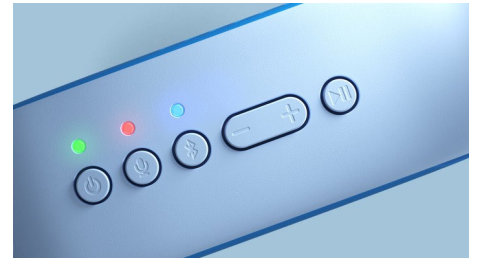

Playtime made easy

You get 6 hours play time, and a full charge takes 2.5 hours. Charging is via micro USB. Five clearly labeled buttons make it easy for kids to play, pause, control volume, switch source, and record.