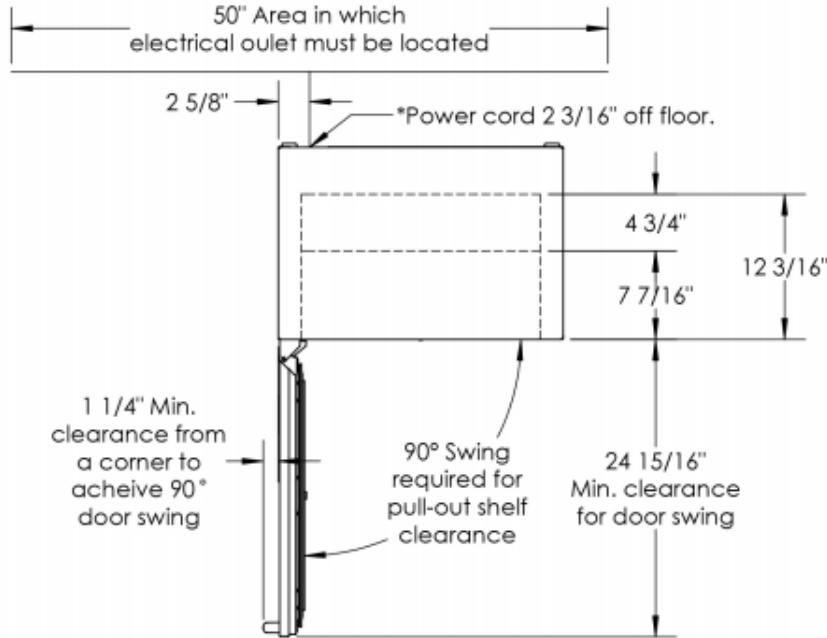

SIGNATURE SERIES SHALLOW DEPTH
18" Depth Refrigerator

MODEL NUMBERS		HH24RS	HH24RO
MODEL DESCRIPTION		18" Indoor Refrigerator	18" Outdoor Refrigerator
ATTRIBUTES			
Perlick Anti-Condensation System		NO	YES
Energy Star Certified		YES	YES
OVERALL DIMENSIONS	Width - in. (mm)	23-7/8" (606 mm.)	23-7/8" (606 mm.)
	Depth - in. (mm)	18" (457 mm.)	18" (457 mm.)
	Height - in. (mm)	32" (813 mm.)	32" (813 mm.)
OPENING DIMENSIONS	Width - in. (mm)	24" (610 mm.)	24" (610 mm.)
	Depth - in. (mm)	18" (457 mm.)	18" (457 mm.)
	Height - in. (mm)	32-1/4" (819 mm.)	32-1/4" (819 mm.)
INTERNAL VOLUME Net. Cu. Ft.		3.1 cu. ft.	3.1 cu. ft.
SHIPPING WEIGHT Lbs. (kg.)		185 lbs (83.91 kg.)	185 lbs (83.91 kg.)
ELECTRICAL SPECIFICATIONS	Electrical Supply	115 VAC/60 Hz/1 Ph	115 VAC/60 Hz/1 Ph
	Running Load Amps	2.2 amps	2.2 amps
	Electrical Connection	Cord connected	Cord connected
	Cord Plug Type	NEMA 3 Prong 5-15P	NEMA 3 Prong 5-15P
	Cord Length	6'	6'
	Defrost Initiation	Automatic	Automatic
	Defrost Type	Off cycle	Off cycle
	Thermostat	Digital	Digital
	Lighting Type	LED	LED
REFRIGERATION SPECIFICATIONS	Refrigerant	R600a (50g)	R600a (50g)
	Expansion Device	Capillary Tube	Capillary Tube
	Temperature Settings F°(C°)	33° (0.5°) - 48° (8.8°) Factory Set Point 36° (2.2°)	33° (0.5°) - 48° (8.8°) Factory Set Point 36° (2.2°)
	Heat Rejection (at 75°F)	350 BTU/hr	350 BTU/hr
	Pull Down Capacity	1000 BTU/hr	1000 BTU/hr
	Front Vented	Yes	Yes
PLUMBING		None Required	None Required

SIGNATURE SERIES SHALLOW DEPTH
18" Depth Refrigerator

* - Leg levelers can add 3/4" to these dimensions when fully extended.