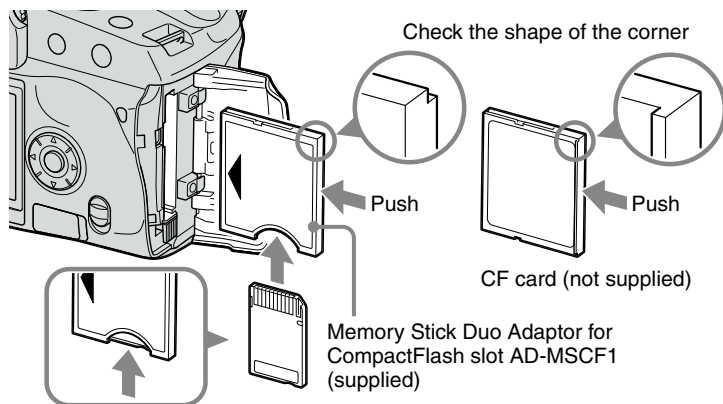

## Note on inserting recording media

You can use the following recording media with this camera.

### “Memory Stick Duo”

Use the Memory Stick Duo Adaptor for CompactFlash slot supplied with this camera.

### CompactFlash card (CF card) / Microdrive (not supplied)

To remove the “Memory Stick Duo” from the adaptor, push it once.

- Insert the recording medium by pressing it in the center as you slide it in in the direction shown in the illustration. Do not press the edges or the corners of the recording medium.
- If a recording medium cannot be inserted all the way in, do not force it. In such cases, check the direction of the recording medium to make sure you are inserting it correctly.
- When using a “Memory Stick Duo”, use the Memory Stick Duo Adaptor for CompactFlash slot supplied with this camera. Please note that no other adaptor (MSAC-M2, etc.) can be used.
- Rarely, recording medium may not be recognized by the camera. In that case, remove the recording medium, and insert it again.