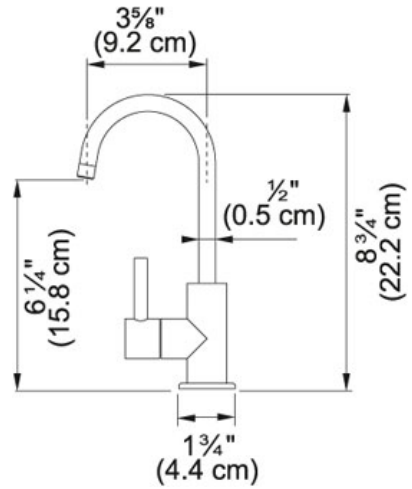

Black Stainless Steel | 120.0619.310

FAMILY : Point of Use and Filtration | FINISH : Black Stainless Steel | SERIES : Cold Water Only - Steel | MODEL : DW13025BSS

Steel collection faucets blend the modern look and inherent sturdiness of solid stainless steel and are perfect for today's hard-working kitchens.

FEATURES

- Solid 304 stainless steel construction delivers corrosion resistance inside and out
- Optimized for use with Franke filtration systems
- 360-degree swivel spout provides a full range of motion
- Pair with other faucets and accessories in the Franke Steel series for a consistent look throughout the kitchen

TECHNICAL DATA

Version	Cold Water Dispenser
Flow Rate	0.5 gpm
Spray	Stream
Tap Operation	Single Lever
Spout Swivel Range	360 °
Cartridge	Ceramic discs
Applicable to	1 3/8"