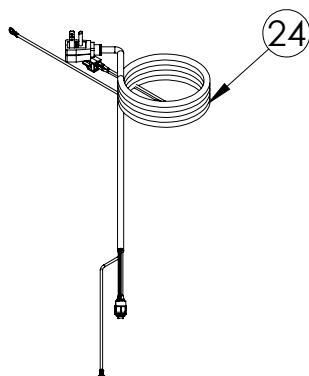

## MORE124-SS31A

ITEM	DESCRIPTION	MARVEL P/N
1	CONDENSER ASSEMBLY	S41015869
2	MAIN CONTROL BOARD KIT	S42088820
3	GRILLE	S41015806-SS
4	LED LIGHT STRIP	S68100
5	BLACK ROCKER LIGHT SWITCH	42246922
6	EVAPORATOR ASSEMBLY	42249115
7	THERMISTOR ASSEMBLY	S41015903-BLK
8	UI DISPLAY KIT	S68166-01
9	ACCESS COVER	S41013888
10	MECHANICAL HARNESS KIT*	S41015773
11	CONDENSER FAN ASSEMBLY	42249159
12	COMPRESSOR	S41015395
13	COMPRESSOR ELECTRICALS	S41015921
14	DOOR ASSEMBLY	S42038874
15	HANDLE	S41005295-009
16	DOOR GASKET	S31580-035
17	DOOR STOP	S41015708-SS
18	STRIKER PLATE	S41015709-SS
19	KEYS(2)	42244506
20	HINGE PKG	S52411635-SS
21	PERFORATED METAL SHELF	S41013646-SS
22	EVAP FAN	42249149
23	LEG LEVELERS (4)	42243808
24	POWER CORD	S41050606
25	DRAIN PAN	S41013227