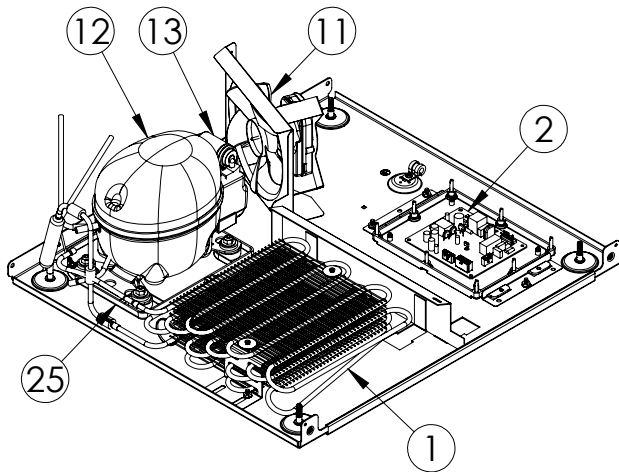

## MORE124-SS31A

ITEM	DESCRIPTION	MARVEL P/N
1	CONDENSER ASSEMBLY	S41015869
2	MAIN CONTROL BOARD KIT	S42088820
3	GRILLE	S41015806-SS
4	LED LIGHT STRIP	S68100
5	BLACK ROCKER LIGHT SWITCH	42246922
6	EVAPORATOR ASSEMBLY	42249115
7	THERMISTOR ASSEMBLY	S41015903-BLK
8	UI DISPLAY KIT	S68166-01
9	ACCESS COVER	S41013888
10	MECHANICAL HARNESS KIT*	S41015773
11	CONDENSER FAN ASSEMBLY	42249159
12	COMPRESSOR	S41015395
13	COMPRESSOR ELECTRICALS	S41015921
14	DOOR ASSEMBLY	S42038874
15	HANDLE	S41005295-009
16	DOOR GASKET	S31580-035
17	DOOR STOP	S41015708-SS
18	STRIKER PLATE	S41015709-SS
19	KEYS(2)	42244506
20	HINGE PKG	S52411635-SS
21	PERFORATED METAL SHELF	S41013646-SS
22	EVAP FAN	42249149
23	LEG LEVELERS (4)	42243808
24	POWER CORD	S41050606
25	DRAIN PAN	S41013227