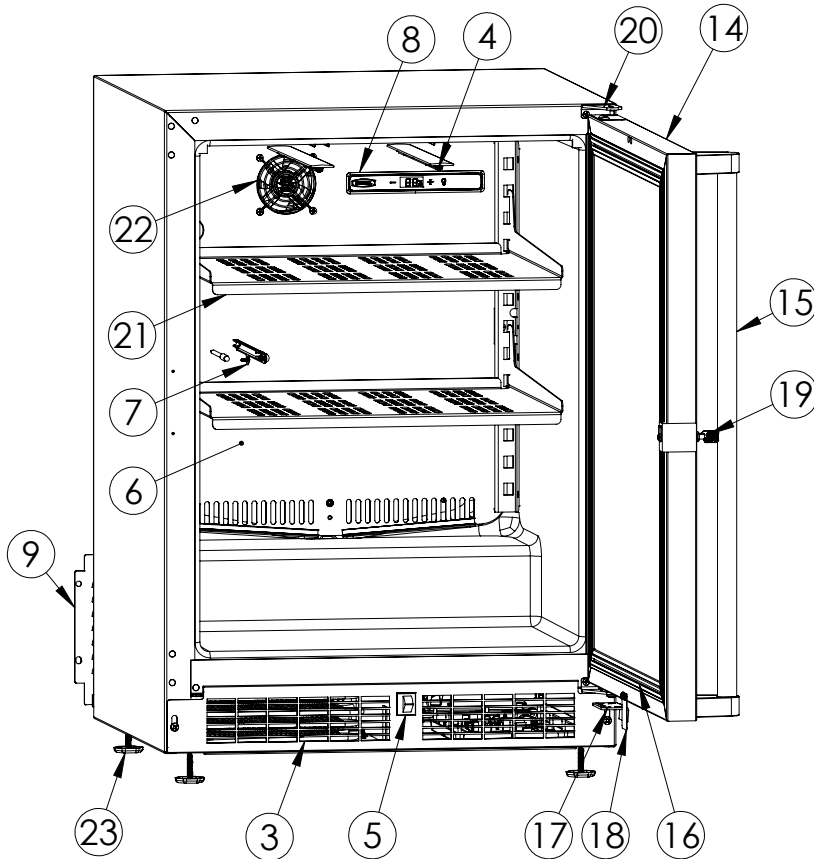

## MORE124-SS31A

ITEM	DESCRIPTION	MARVEL P/N
1	CONDENSER ASSEMBLY	S41015869
2	MAIN CONTROL BOARD KIT	S42088820
3	GRILLE	S41015806-SS
4	LED LIGHT STRIP	S68100
5	BLACK ROCKER LIGHT SWITCH	42246922
6	EVAPORATOR ASSEMBLY	42249115
7	THERMISTOR ASSEMBLY	S41015903-BLK
8	UI DISPLAY KIT	S68166-01
9	ACCESS COVER	S41013888
10	MECHANICAL HARNESS KIT*	S41015773
11	CONDENSER FAN ASSEMBLY	42249159
12	COMPRESSOR	S41015395
13	COMPRESSOR ELECTRICALS	S41015921
14	DOOR ASSEMBLY	S42038874
15	HANDLE	S41005295-009
16	DOOR GASKET	S31580-035
17	DOOR STOP	S41015708-SS
18	STRIKER PLATE	S41015709-SS
19	KEYS(2)	42244506
20	HINGE PKG	S52411635-SS
21	PERFORATED METAL SHELF	S41013646-SS
22	EVAP FAN	42249149
23	LEG LEVELERS (4)	42243808
24	POWER CORD	S41050606
25	DRAIN PAN	S41013227