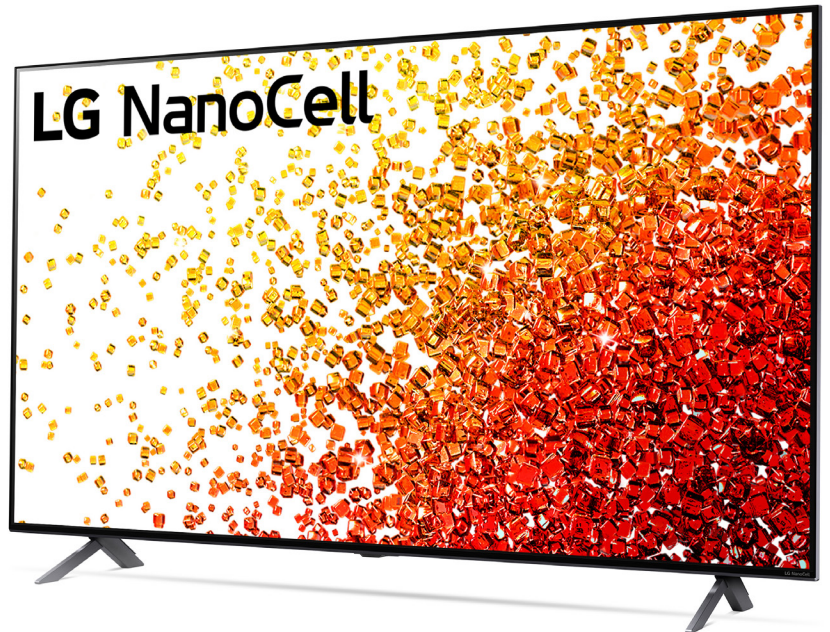

# NANO90UPA Series

LG NanoCell TV Nano90

86" 75" 65" 55"

\* Class size: See below for details.

- **Real 4K NanoCell Display w/ Full Array Dimming**
- **α7 Gen 4 AI Processor 4K w/ AI Picture + AI Sound**
- **Home Cinema Experience:**  
**Dolby Vision IQ, Dolby Atmos, Filmmaker Mode,**  
**Netflix, Prime Video, Apple TV+, Disney+, LG Channels**
- **Ultimate Gameplay:**  
**Game Optimizer,, ALLM, eARC, HGiG**

### Eye-opening LED.

Experience detailed LED picture in 4K resolution. With Full Array Dimming, you'll witness deep blacks and contrast with precisely balanced lighting that reduces halo effect and light bleed. See the natural, lifelike picture of Nano Color and fast action of a 120Hz refresh rate. It's an experience backed by AI Picture and AI Sound, our premium processor, connected home features and gaming tech.