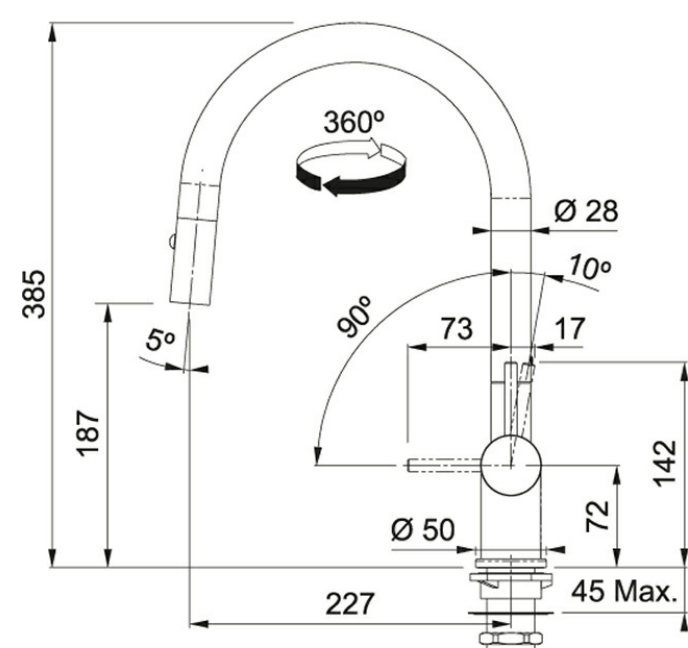

Active Neo FF3990 Satin

Product Picture

Technical Drawing

Product Information

Version	Pull-Out Spray
Spray Type	Full and Needle Spray
Faucet Operation	Top Lever
Flow Rate	1.75 gpm
Where to buy	Showroom
Countertop hole diameter	1 3/8"

Article Numbers

FUN#	115.0561.532
US Part Number	FF3990