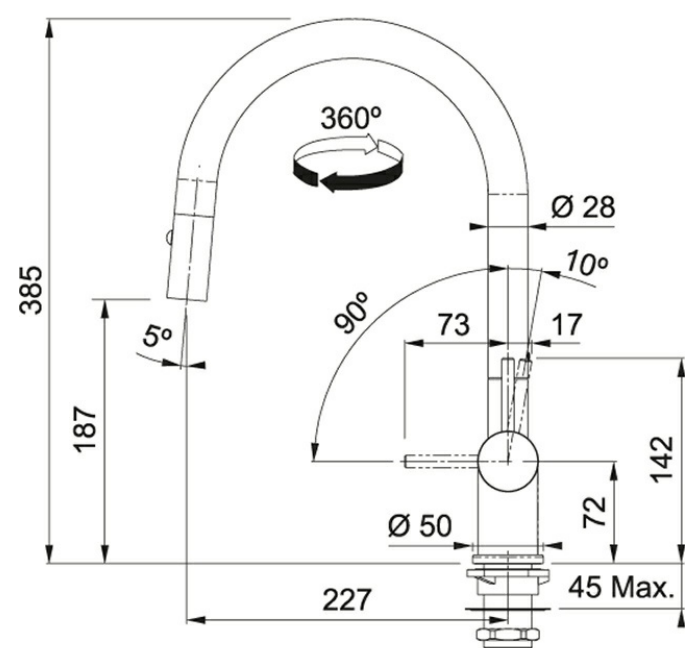

Technical Drawing

Product Information

| | |
|--------------------------|-----------------------|
| Version | Pull-Out Spray |
| Spray Type | Full and Needle Spray |
| Faucet Operation | Top Lever |
| Flow Rate | 1.75 gpm |
| Where to buy | Showroom |
| Countertop hole diameter | 1 3/8" |

Article Numbers

| | |
|----------------|--------------|
| FUN# | 115.0561.513 |
| US Part Number | FF3920 |