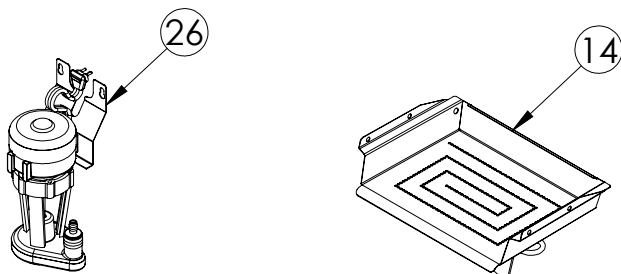

# Service Parts List

marvelrefrigeration.com  
616-754-5601

MOC215-SS01A		
ITEM	DESCRIPTION	MARVEL P/N
1	CONDENSER ASSEMBLY	S41013912
2	MAIN CONTROL BOARD KIT	42249330
3	GRILLE	S41015692-SS
4	WHITE LED LIGHT	42249105
5	REED SWITCH	42246922
6	THERMISTOR ASSEMBLY	S41050612
7	UI DISPLAY KIT	S41050602-NLK
8	ACCESS COVER	S41014463-SS
9	CONDENSER FAN MOTOR	42248161
10	CONDENSER FAN BLADE	42248160
11	CONDENSER SENSOR	S41050609
12	EMBRACO COMPRESSOR	42242580
13	HOT GAS VALVE	42249497
14	EVAPORATOR ASSEMBLY	42249569
15	DOOR ASSEMBLY	S42038923
16	DOOR STOP	S41015708-SS
17	DOOR GASKET	S31580-041
18	STRIKER PLATE	S41015709-SS
19	HINGE KIT	S52411635-SS
20	GRID CUTTER	42249542
21	GRID CUTTER TRANSFORMER	S41050610
22	LEG LEVELERS (4)	42243808
23	POWER CORD*	S41050606
24	ICE DEFLECTOR	S41012776-BLK
25	WATER SUPPLY VALVE	S41014084
26	CIRCULATION PUMP	42242980
27	DRAIN VALVE	42249456
28	DRAIN PUMP	42249509