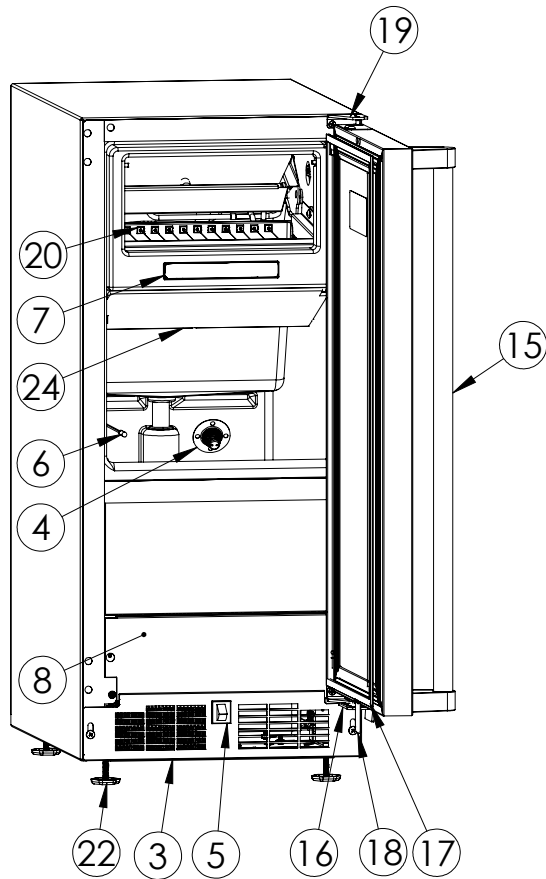

# Service Parts List

marvelrefrigeration.com  
616-754-5601

MOC215-SS01A		
ITEM	DESCRIPTION	MARVEL P/N
1	CONDENSER ASSEMBLY	S41013912
2	MAIN CONTROL BOARD KIT	42249330
3	GRILLE	S41015692-SS
4	WHITE LED LIGHT	42249105
5	REED SWITCH	42246922
6	THERMISTOR ASSEMBLY	S41050612
7	UI DISPLAY KIT	S41050602-NLK
8	ACCESS COVER	S41014463-SS
9	CONDENSER FAN MOTOR	42248161
10	CONDENSER FAN BLADE	42248160
11	CONDENSER SENSOR	S41050609
12	EMBRACO COMPRESSOR	42242580
13	HOT GAS VALVE	42249497
14	EVAPORATOR ASSEMBLY	42249569
15	DOOR ASSEMBLY	S42038923
16	DOOR STOP	S41015708-SS
17	DOOR GASKET	S31580-041
18	STRIKER PLATE	S41015709-SS
19	HINGE KIT	S52411635-SS
20	GRID CUTTER	42249542
21	GRID CUTTER TRANSFORMER	S41050610
22	LEG LEVELERS (4)	42243808
23	POWER CORD*	S41050606
24	ICE DEFLECTOR	S41012776-BLK
25	WATER SUPPLY VALVE	S41014084
26	CIRCULATION PUMP	42242980
27	DRAIN VALVE	42249456
28	DRAIN PUMP	42249509

\* NOT PICTURED