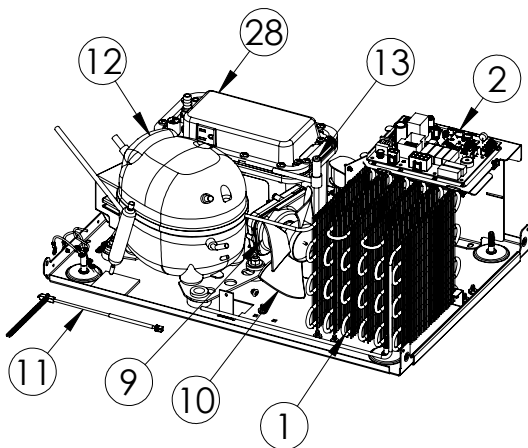

# Service Parts List

marvelrefrigeration.com  
616-754-5601

MOC215-SS01A		
ITEM	DESCRIPTION	MARVEL P/N
1	CONDENSER ASSEMBLY	S41013912
2	MAIN CONTROL BOARD KIT	42249330
3	GRILLE	S41015692-SS
4	WHITE LED LIGHT	42249105
5	REED SWITCH	42246922
6	THERMISTOR ASSEMBLY	S41050612
7	UI DISPLAY KIT	S41050602-NLK
8	ACCESS COVER	S41014463-SS
9	CONDENSER FAN MOTOR	42248161
10	CONDENSER FAN BLADE	42248160
11	CONDENSER SENSOR	S41050609
12	EMBRACO COMPRESSOR	42242580
13	HOT GAS VALVE	42249497
14	EVAPORATOR ASSEMBLY	42249569
15	DOOR ASSEMBLY	S42038923
16	DOOR STOP	S41015708-SS
17	DOOR GASKET	S31580-041
18	STRIKER PLATE	S41015709-SS
19	HINGE KIT	S52411635-SS
20	GRID CUTTER	42249542
21	GRID CUTTER TRANSFORMER	S41050610
22	LEG LEVELERS (4)	42243808
23	POWER CORD*	S41050606
24	ICE DEFLECTOR	S41012776-BLK
25	WATER SUPPLY VALVE	S41014084
26	CIRCULATION PUMP	42242980
27	DRAIN VALVE	42249456
28	DRAIN PUMP	42249509

\* NOT PICTURED