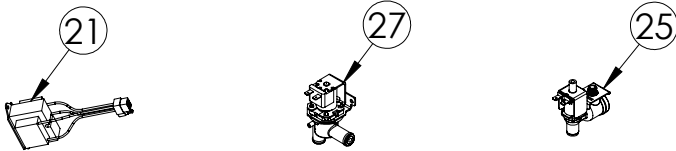

# Service Parts List

marvelrefrigeration.com  
616-754-5601

MOC215-SS01A		
ITEM	DESCRIPTION	MARVEL P/N
1	CONDENSER ASSEMBLY	S41013912
2	MAIN CONTROL BOARD KIT	42249330
3	GRILLE	S41015692-SS
4	WHITE LED LIGHT	42249105
5	REED SWITCH	42246922
6	THERMISTOR ASSEMBLY	S41050612
7	UI DISPLAY KIT	S41050602-NLK
8	ACCESS COVER	S41014463-SS
9	CONDENSER FAN MOTOR	42248161
10	CONDENSER FAN BLADE	42248160
11	CONDENSER SENSOR	S41050609
12	EMBRACO COMPRESSOR	42242580
13	HOT GAS VALVE	42249497
14	EVAPORATOR ASSEMBLY	42249569
15	DOOR ASSEMBLY	S42038923
16	DOOR STOP	S41015708-SS
17	DOOR GASKET	S31580-041
18	STRIKER PLATE	S41015709-SS
19	HINGE KIT	S52411635-SS
20	GRID CUTTER	42249542
21	GRID CUTTER TRANSFORMER	S41050610
22	LEG LEVELERS (4)	42243808
23	POWER CORD*	S41050606
24	ICE DEFLECTOR	S41012776-BLK
25	WATER SUPPLY VALVE	S41014084
26	CIRCULATION PUMP	42242980
27	DRAIN VALVE	42249456
28	DRAIN PUMP	42249509

\* NOT PICTURED