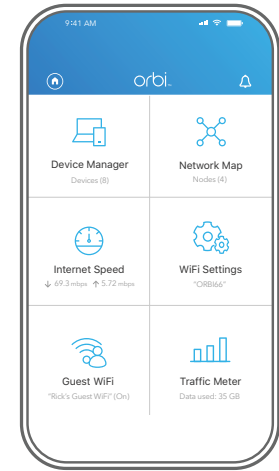

Let's get started

1. Download

On your mobile phone, download the Orbi app, available on Google Play and the Apple App Store.

2. Install

Open the Orbi app and follow the step-by-step instructions to set up your Orbi router and satellite.

3. Explore

Check out everything you can do on the Orbi app! Run a speed test, pause the Internet, see all the connected devices, and more.

Contents

Orbi Router

Orbi Satellite

Ethernet Cable

Power Adapter X 2
(varies by region)