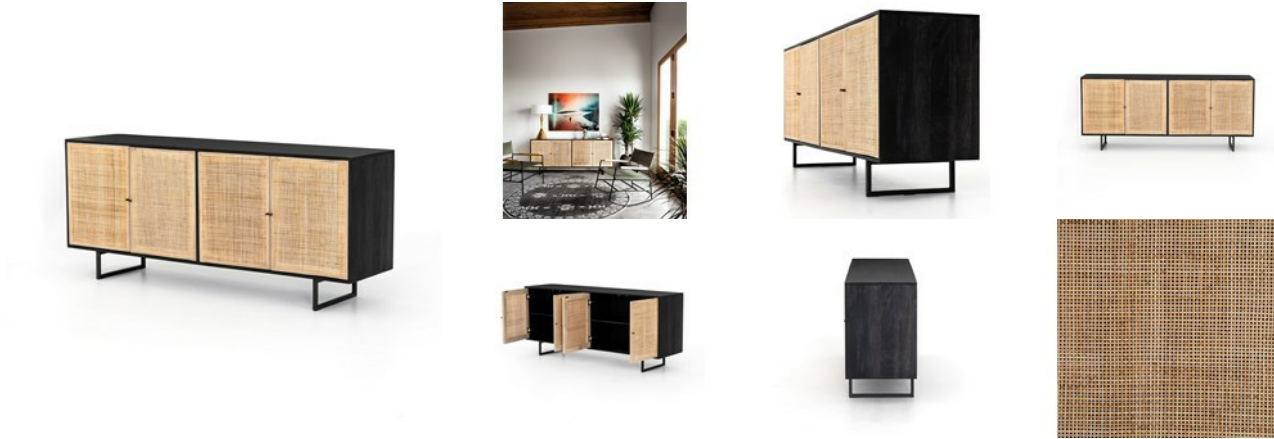

IPRS-002A

Carmel Sideboard-Black Wash

OVERVIEW

Mid-century-inspired style with an organic twist. Surrounded by black mango casing, light cane weaves for a fresh, high-contrast look with natural depth. Angular gunmetal-finished iron legs offer an intriguing contrast of texture and tone.

Ready for Immediate Shipment: 0

More Arriving Soon: Yes, 5 to 7 weeks

PRODUCT DETAILS

SKU: IPRS-002A

Collection: Prescott

Weight: 125.66 lb

Colors: Black Wash, Natural Cane, Natural Mango, Charcoal Grey

Materials: Mango Wood, Cane, Iron

Volume: 27.19 cu ft

Overall Dimensions: 72.00"w x 18.00"d x 31.00"h

COLLECTION OVERVIEW

From the Prescott Collection

Rich texture and organic spirit are conveyed through an eye-catching mixture of mango woods, cotton rope and natural cane. Iron accents adopt gunmetal finishes, refreshing forms' iconic mid-century influence, as a clean-lined aesthetic is met with modern functionality.