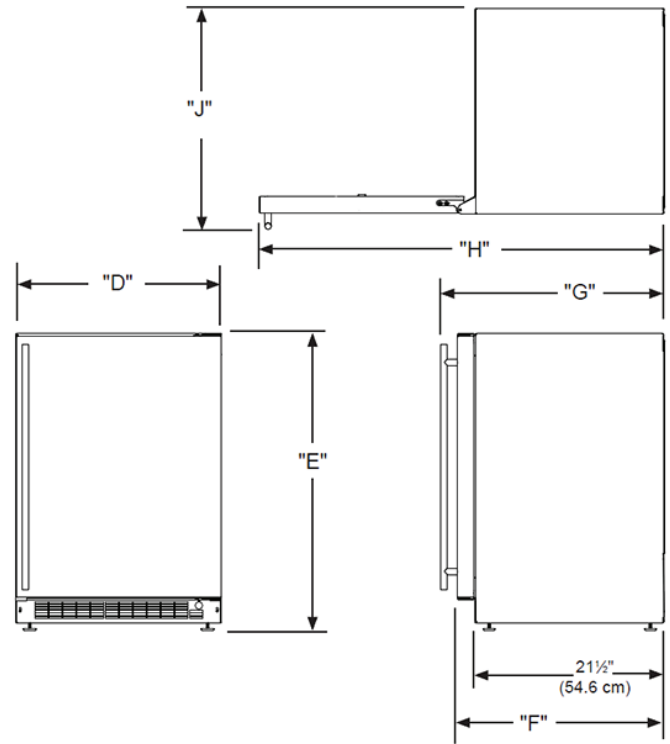

H: 33 3/4" W: 23 7/8" D: 26 7/32" (with handle)

Rough In Dimensions*

"A"	"B"	"C"
24"	34-1/4" to 35-1/4"	24"
(61 CM)	(87 CM to 89.5 CM)	(61 CM)

Cabinet Dimensions*

"D"	"E"	"F"	"G"	"H"	"J"
23-7/8"	33-5/8" TO 34-5/8"	23-5/8"*	26-1/8"*	47-3/4"*	26-1/2"*
(60.7 CM)	(85.4 CM TO 87.9 CM)	(60 CM)	(66.3 CM)	(146.6 CM)	(67.3 CM)