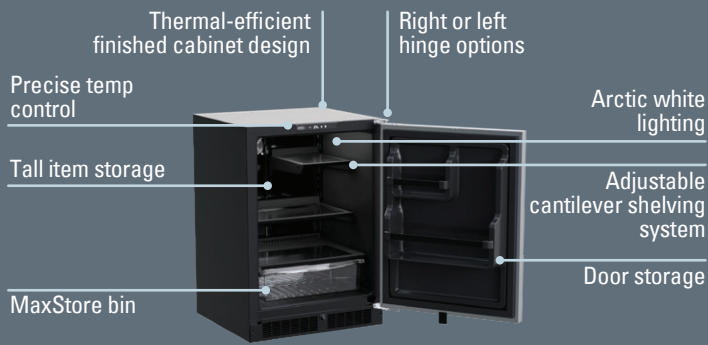

H: 33 3/4" W: 23 7/8" D: 26 7/32" (with handle)