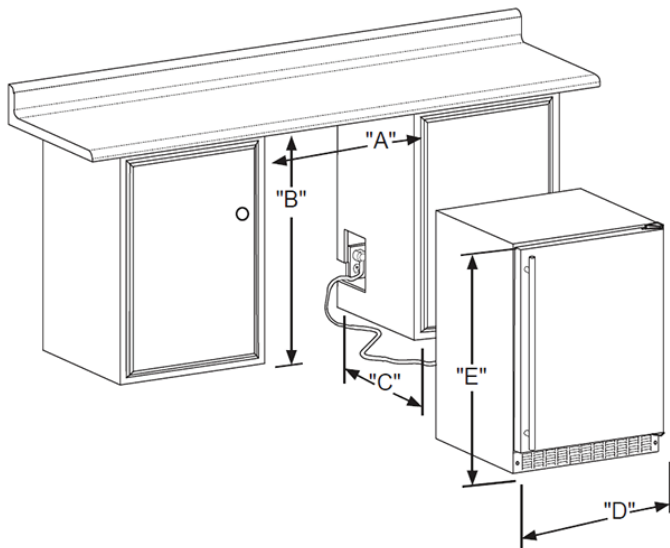

Warranty

- 1-year parts and labor warranty and 5-year sealed system parts warranty

With its extra door storage, a fully adjustable shelving system and a clear-view storage bin, this model offers convenient options for a variety of items, whether tall, loose or bulky. The clear-view MaxStore bin alone can store 15 lbs of produce, 4 wine bottles or 22 12-oz cans.

H: 33 3/4" W: 23 7/8" D: 26 7/32" (with handle)

Rough In Dimensions*

"A"	"B"	"C"
24"	34-1/4" to 35-1/4"	24"
(61 CM)	(87 CM to 89.5 CM)	(61 CM)

Cabinet Dimensions*

"D"	"E"	"F"	"G"	"H"	"J"
23-7/8"	33-5/8" TO 34-5/8"	23-5/8"*	26-1/8"*	47-3/4"*	26-1/2"*
(60.7 CM)	(85.4 CM TO 87.9 CM)	(60 CM)	(66.3 CM)	(146.6 CM)	(67.3 CM)