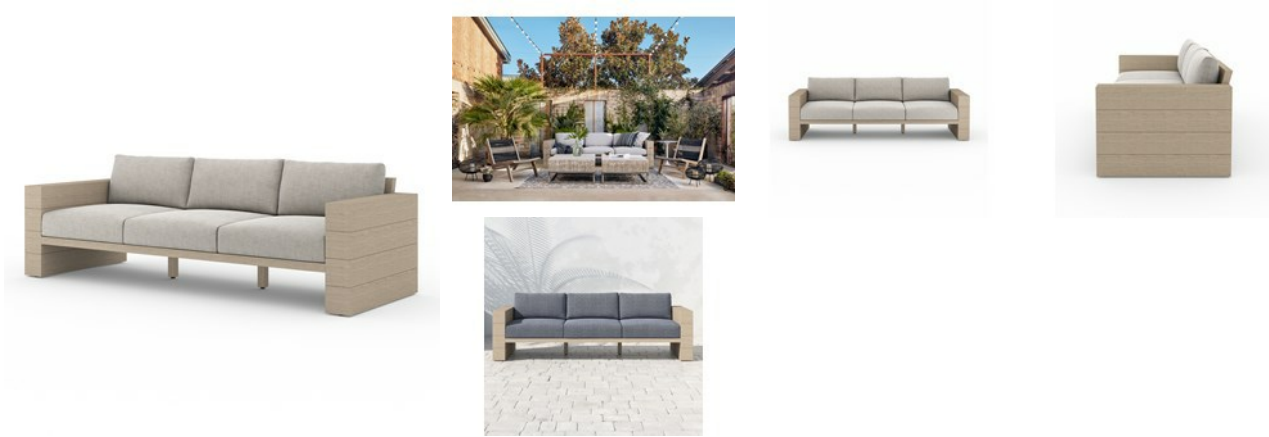

JSOL-08902K-561

Leroy Outdoor Sofa-96"-Brown/Stone Grey

OVERVIEW

Wide planks of washed brown teak offer clean, substantial framing for UV-resistant and water-repellent Sunproof fabric in a stone grey. Cover or store indoors during inclement weather and when not in use.

Ready for Immediate Shipment: 0
More Arriving Soon: Yes, 7 to 9 weeks

PRODUCT DETAILS

SKU: JSOL-08902K-561

Collection: Solano

Weight: 186.88 lb

Colors: Stone Grey, Washed Brown-Fsc

Materials: 100% Olefin, Solid Fsc® Teak

Volume: 70.63 cu ft

Overall Dimensions: 96.00"w x 36.00"d x 28.00"h

Seat Depth: 22"

Seat Height: 17"

Arm Height from Floor: 23.5"

Arm Height from Seat: 6.75"

COLLECTION OVERVIEW

From the Solano Collection

Trend-forward appeal, indoors or out. UV-resistant and water-repellant fabric delivers stylish durability to outdoor-friendly teak, metal and rope-based designs. Clean lines, X frames and palatable neutral tones boost the versatility of living and dining styles, with a mix of natural and FSC®-certified materials standing front and center.