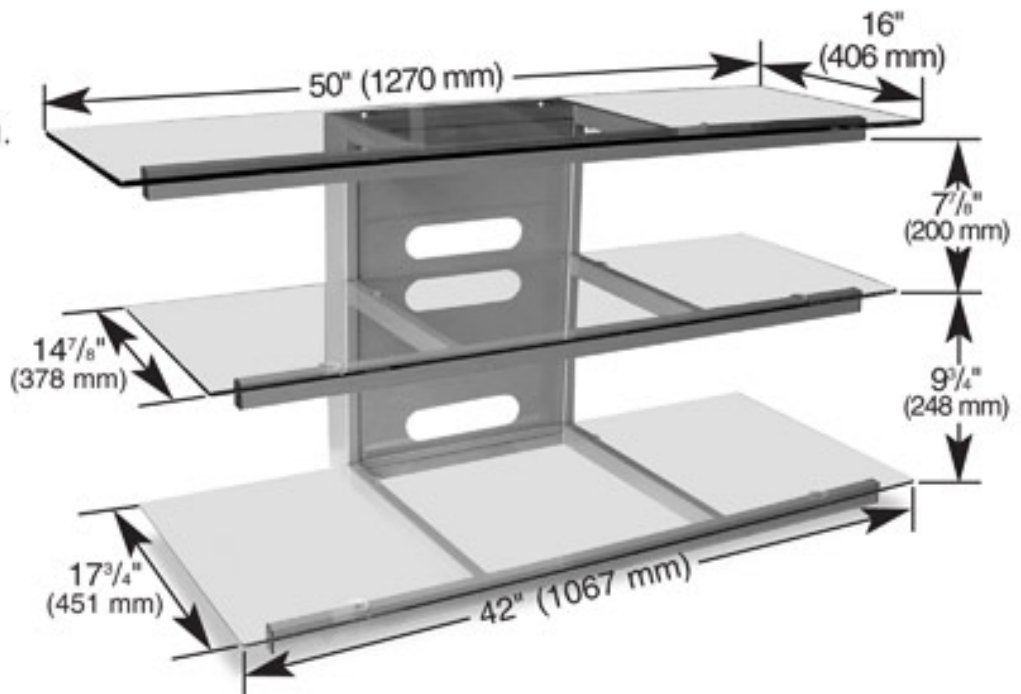

PVS-4218

Flat Panel Audio Video Systems

Overall: 50"w x 24"h x 21"d

Top Shelf: 50"w x 16"d

Middle Shelf: 42"w x 14⁷/₈"d

Bottom Shelf: 42"w x 17³/₄"d

Accommodates most Flat Panel Plasma or LCD TVs up to 52", plus at least four audio video components

PVS-4218T in Titanium Silver shown.
PVS-4218HG in High Gloss Black also available.

Weight Capacity of each lower shelf: 50 lbs. (22.7 kg)

All measurements are nominal usable space. Specifications are subject to change without notice.