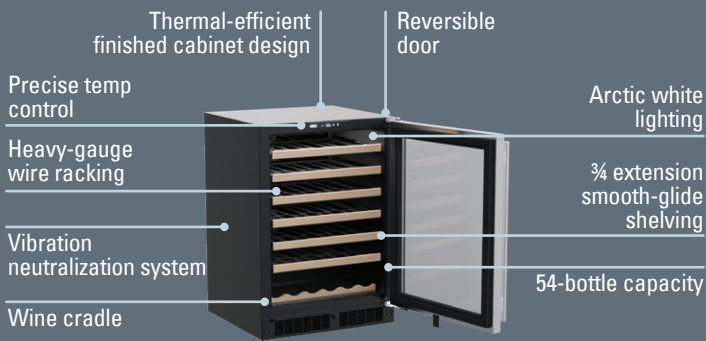

H: 33 3/4" W: 23 7/8" D: 26 7/32" (with handle)