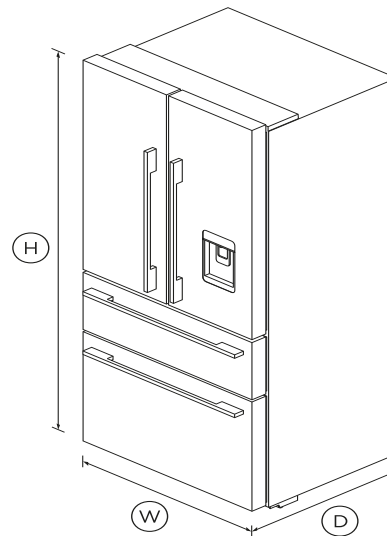

Freestanding French Door Refrigerator Freezer, 32", 16.9 cu ft, Ice & Water

Series 7 | Contemporary

Stainless Steel

Designed for those who need plenty of flexible space. Flush fit with a stylish stainless steel finish for a seamless look.

- With SmartTouch control panel for ease of use

DIMENSIONS

Height	70 1/2 "
Width	31 1/8 "
Depth	27 1/16 "

FEATURES & BENEFITS

ActiveSmart™ Foodcare

ActiveSmart™ Foodcare learns how you live. It is technology which understands how you use your fridge and adjusts temperature, airflow and humidity inside to help keep food fresher for longer.

Easy slide drawers

With two independent freezer drawers and adjustable internal shelving and storage options, this fridge can be configured to suit your constantly changing needs.

Ultra slim water dispenser

The slimline water dispenser is easy to use. The angled water delivery means that almost any size or shape of vessel can be filled, while taking up no storage space in the door.

Ice maker

The internal ice maker delivers fresh ice to a dedicated freezer bin. Simply turn it off to free up freezer space or during busy times boost ice production by up to 30%.