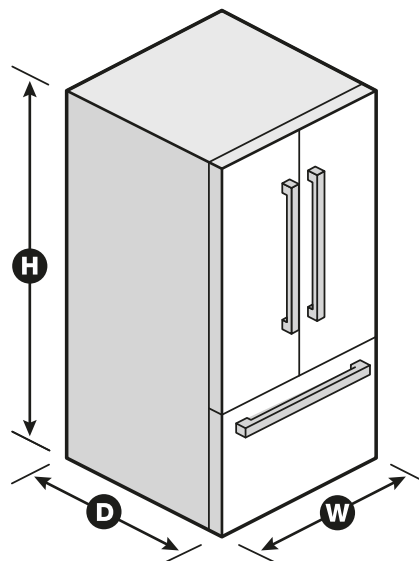

Dimensions

Product Dimensions (H x W x D)	70-1/8" x 35-3/4" x 36-3/8"
Depth with Door Open 90°	45-5/8"
Cutout Dimensions	Allow extra 1/2" on sides and top Allow extra 1" on rear

Reference Material

- [Dimension Guide](#)
- [Install Guide](#)
- [Use & Care Guide](#)
- [Energy Guide](#)
- [Warranty](#)

Key Features & Benefits

Refrigerated Exterior Drawer

Keep items in easy reach with the refrigerated exterior drawer.

Triple Crisper

Get more storage flexibility with two large, auto-humidity controlled crispers and a smaller center crisper.

Triple-Tier Freezer Storage

Quickly find frozen food with three levels of organization that help you avoid stacking.

NOTE: Dimensions are for planning purposes only. For complete details, see Installation Instructions packed with product. Specifications subject to change without notice.