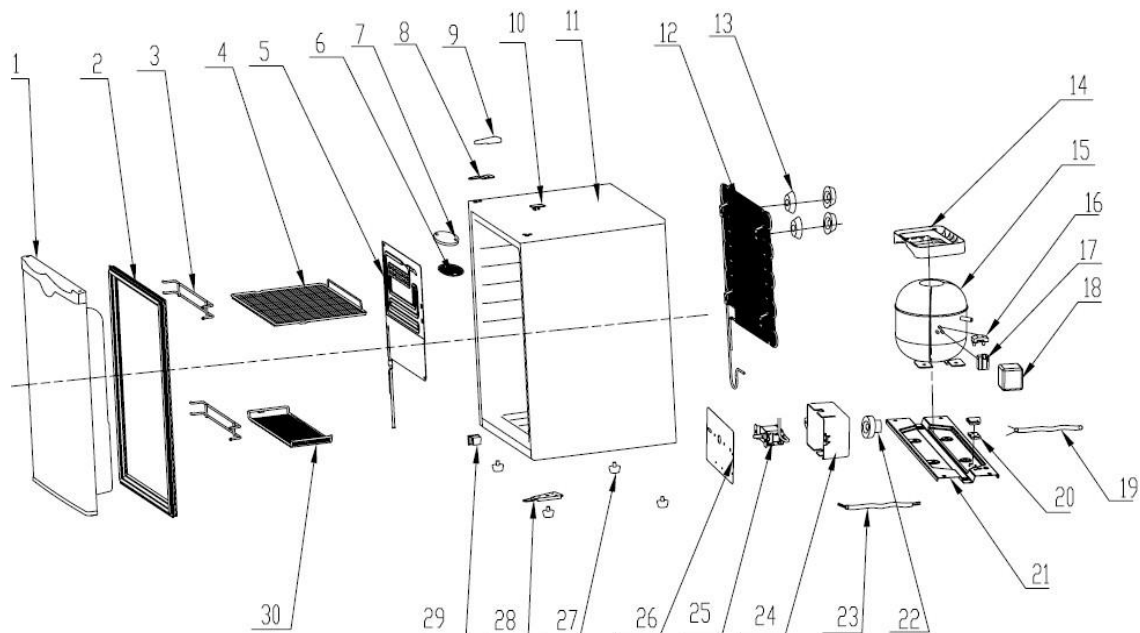

AR2416B Explosive view

No.	P a smàrnè	Unit	Q ty
1	Door		
2	Gasket	pcs	1
3	Door rack bar	Pcs	1
4	Upper shelf	pcs	2
5	Evaporator	pcs	1
6	Lamp	pcs	1
7	Lamp cover	pcs	1
8	Hinge cover	pcs	1
9	Upper hinge	pcs	1
10	Hinge holes cover		1
11	Cabinet	pcs	1
12	Condenser	pcs	1
13	Lower rubber leg	pcs	1
14	Drip box	pcs	5
15	Compressor B35C5B	pcs	1
16	Overload protector	set	1
17	PTC starter	pcs	1
18	Compressor cover	pcs	1
19	Power cord	pcs	1
20	Wire holder	Pcs	1
21	Bottom plate	set	1
22	Thermostat knob	pcs	1
23	Compressor connecting wire	pcs	1
24	Thermostat cover	pcs	1
25	Thermostat WPF11-500	pcs	1
26	Thermostat parting board	pcs	1
27	Higher rubber leg	pcs	1
28	Lower hinge	pcs	3
29	Lamp switch	pcs	1
30	Lower shelf	pcs	1