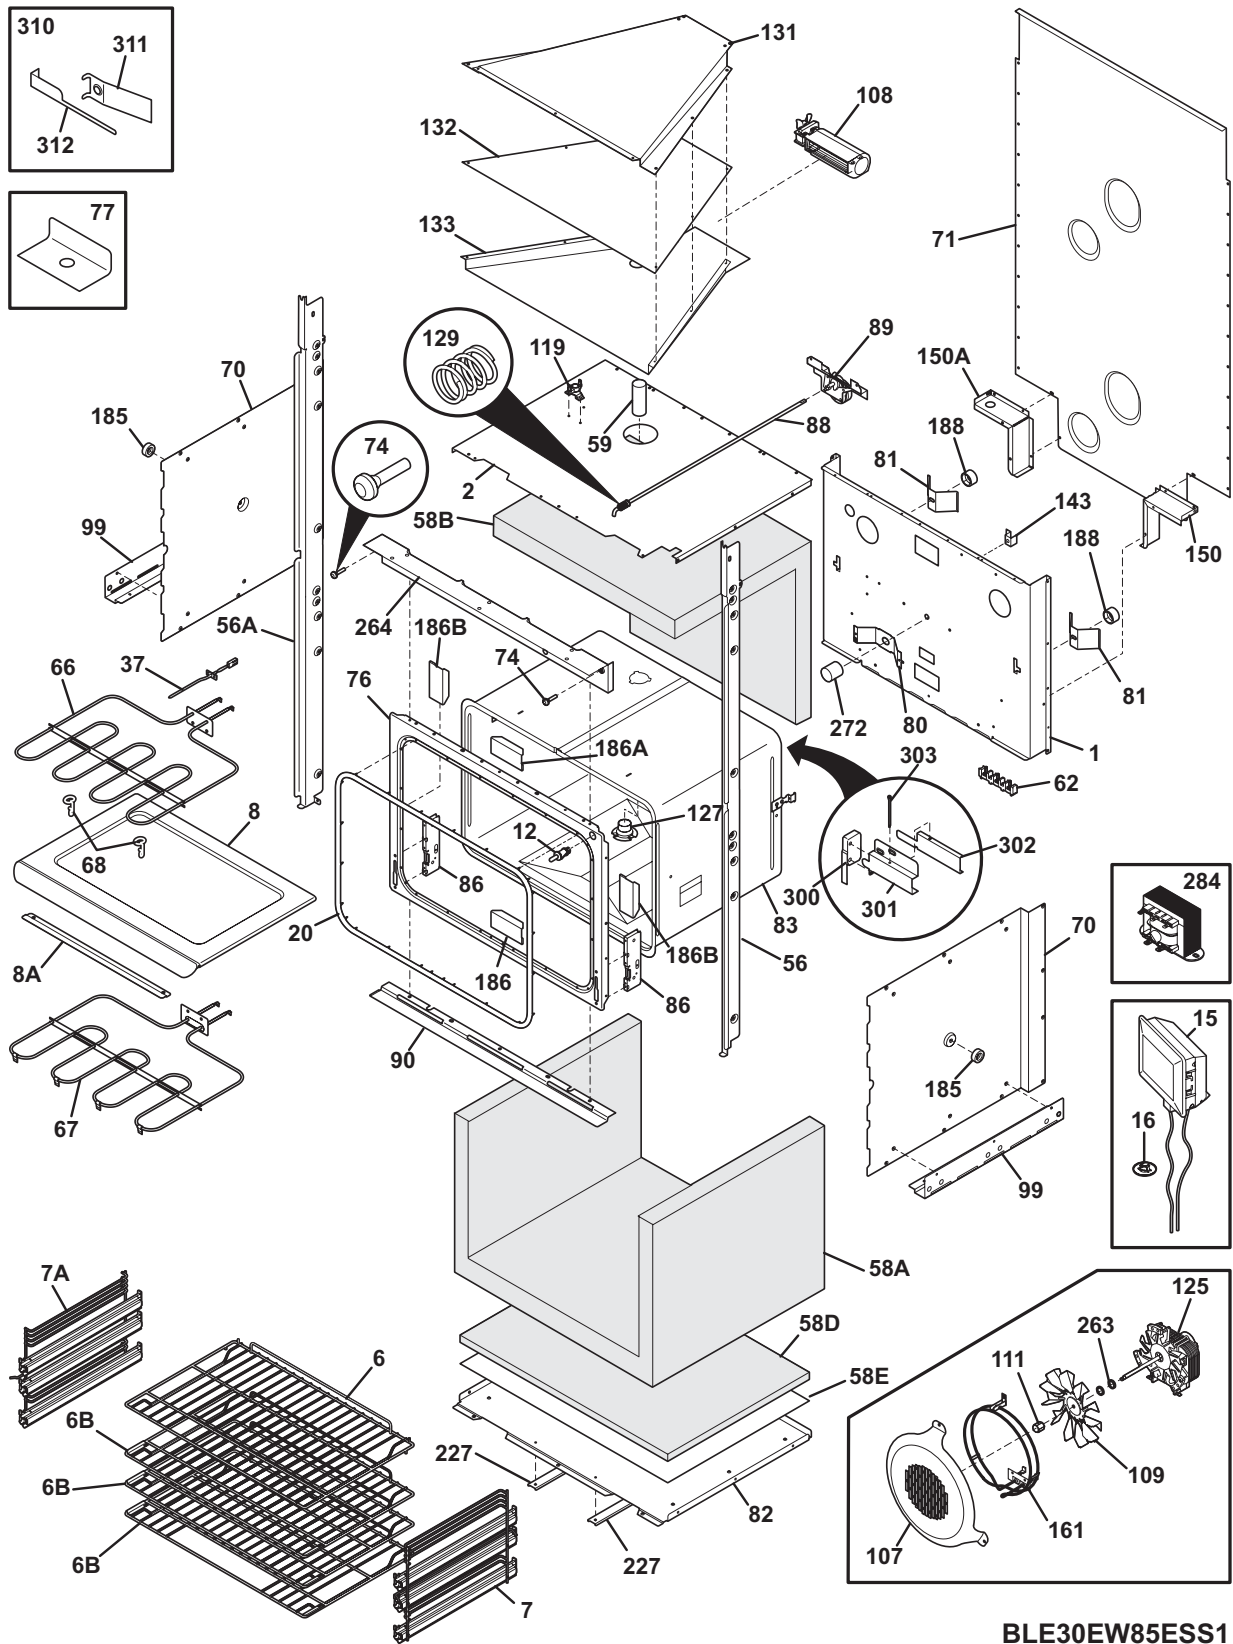

LOWER OVEN

BLE30EW85ESS1

LOWER OVEN

POS. NO	PART NO.	DESCRIPTION
1	318066412	Panel, main back
2	318236400	Shield, oven top
6	318240100	Shelf, oven, fixed
6B	318240200	Shelf, oven, extendable
7	318240002	Glide & Support assy, oven shelves, RH
7A	318240003	Glide & Support assy, oven shelves, LH
8	318262002	Cover, element
8A	318318600	Bracket, element, hidden bake
12 #	318089917	Switch, light
15	318241000	Lamp, oven, (2), halogen
15*	318052197	Harness, wiring, halogen lamp
16	318283500	Bushing, halogen lamp, (8)
20	318239000	Gasket, oven door
37 #	316217002	Probe, oven temp
37*	5304435874	Plate, covering, probe
56	318283102	Trim, side, black, RH
56A	318283103	Trim, side, black, LH
58A	318133788	Insulation, oven wrapper, bottom/sides
58B	318133787	Insulation, oven back/top
58D	318133789	Insulation, 1/2" thick, 26.75 x 19
58E	318235701	Panel, insulation, 26.75 x 18, aluminum
59	318072561	Tube, vent, oven
62	316056000	Terminal Block
62*	5303323139	Screw, 10-24 x 0.906
62*	5303323144	Nut, 10-32
66 #	318255800	Element, broil, 4000W
67	318254901	Element, bake, 3400W, 8 pass
68	5304403015	Support, hanger, (2), broil element
70	318236300	Shield, insulation, (2)
71	318236710	Panel, wire shield
74	318283600	Bumper
76	318056211	Front, oven
77	318243600	Bracket, stopping
80	5303320846	Plate, oven mtg
81	318192400	Spring, oven
82	318072310	Shield, oven bottom
83	318236003	Liner, oven assy
86	318241405	Receptacle, hinge, (2)
*	5304437044	Screw, 10-32 x 1/4, black
88	318250202	Rod, latch, w/bushing
88*	318167300	Clip, rod
89	318095950	Motor, latch assy, w/brkt & switch
89*	3201861	• Screw, 6 x 0.375, (4)
89*	318120711	• Switch
90	318236601	Gutter
99	318055425	Support, adjustable, (2)
107	318219402	Cover, fan
107*	5304415832	Screw, 8-18 x 0.406
108#	318073019	Motor, blower
*	5304400192	retainer wire
*	5304436875	Screw, 8-18 X 1/2, black