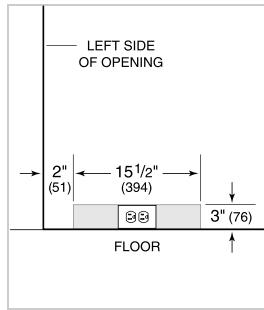

HANDLE ACCESSORIES

PRO

TUBULAR

PRODUCT DETAILS

REFRIGERATOR

- 1 adjustable wine storage rack
- 3 glass shelves (2 adjustable; 1 stationary)
- 1 storage bin

PRODUCT SPECIFICATIONS

Model	UC-24BG/O
Dimensions	23 7/8"W x 34"H x 24"D
Door Clearance	23 3/8"
Refrigerator Capacity	6 cu. ft.
Electrical Supply	115 VAC, 60 Hz
Electrical Service	15 amp dedicated circuit
Wine Storage Capacity	8 Bottles

ELECTRICAL

NOTE: Dimensions in parenthesis are in millimeters unless otherwise specified

INTERIOR VIEW

This illustration is intended for interior reference only and may not represent the exterior of the model being specified.

DIMENSIONS

STANDARD INSTALLATION

NOTE: 3 1/2" (89) finished returns will be visible and should be finished to match cabin