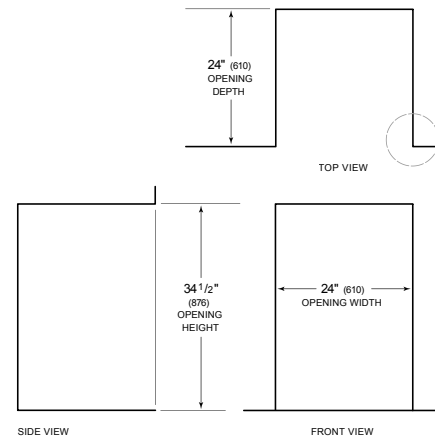

HANDLE ACCESSORIES

PRO

TUBULAR

PRODUCT DETAILS

REFRIGERATOR

- 1 adjustable wine storage rack
- 3 glass shelves (2 adjustable; 1 stationary)
- 1 storage bin

PRODUCT SPECIFICATIONS

Model	UC-24BG/O
Dimensions	23 7/8"W x 34"H x 24"D
Door Clearance	23 3/8"
Refrigerator Capacity	6 cu. ft.
Electrical Supply	115 VAC, 60 Hz
Electrical Service	15 amp dedicated circuit
Wine Storage Capacity	8 Bottles

ELECTRICAL

NOTE: Dimensions in parenthesis are in millimeters unless otherwise specified

INTERIOR VIEW

This illustration is intended for interior reference only and may not represent the exterior of the model being specified.

DIMENSIONS

STANDARD INSTALLATION

NOTE: 3 1/2" (89) finished returns will be visible and should be finished to match cabin