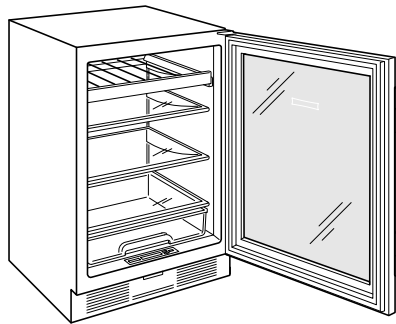

Store seven 750-ml wine bottles on each smooth roller-glide shelf

Keeps dairy, produce, and other perishables at their optimal temperature

Control brightness with soft-on LED lighting

Display beverages via a single, triple-pane and UV-resistant glass door

Gain storage flexibility with one stationary and two adjustable shelves

Locate items quickly with clear storage bin

ACCESSORIES

Cocoa Black Rear Wall

Dual Installation Kit

Glass Shelf

Undercounter Black Dual Kickplate

HANDLE ACCESSORIES

PRO

TUBULAR

PRODUCT DETAILS

REFRIGERATOR

- 1 adjustable wine storage rack
- 3 glass shelves (2 adjustable; 1 stationary)
- 1 storage bin

PRODUCT SPECIFICATIONS

Model	UC-24BG/O
Dimensions	23 7/8"W x 34"H x 24"D
Door Clearance	23 3/8"
Refrigerator Capacity	6 cu. ft.
Electrical Supply	115 VAC, 60 Hz
Electrical Service	15 amp dedicated circuit
Wine Storage Capacity	8 Bottles

ELECTRICAL

NOTE: Dimensions in parenthesis are in millimeters unless otherwise specified

INTERIOR VIEW

This illustration is intended for interior reference only and may not represent the exterior of the model being specified.