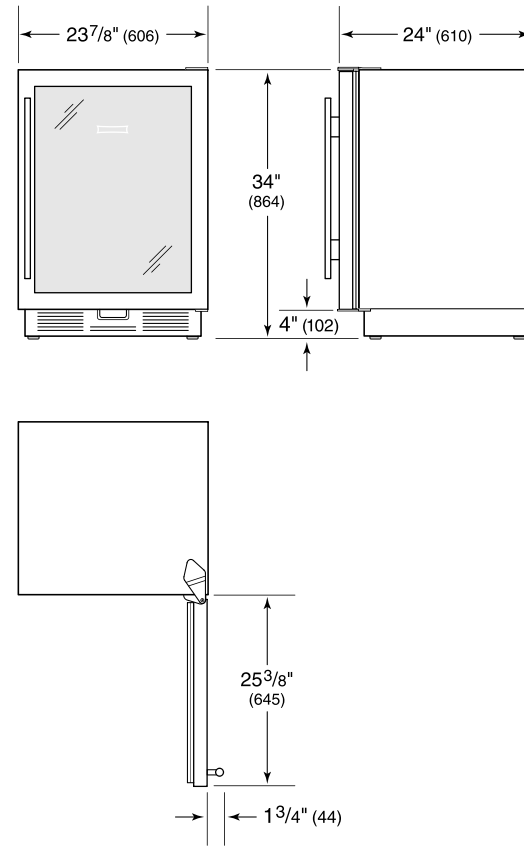

HANDLE ACCESSORIES

PRO

TUBULAR

PRODUCT DETAILS

REFRIGERATOR

- 1 adjustable wine storage rack
- 3 glass shelves (2 adjustable; 1 stationary)
- 1 storage bin

PRODUCT SPECIFICATIONS

Model	UC-24BG/O
Dimensions	23 7/8"W x 34"H x 24"D
Door Clearance	23 3/8"
Refrigerator Capacity	6 cu. ft.
Electrical Supply	115 VAC, 60 Hz
Electrical Service	15 amp dedicated circuit
Wine Storage Capacity	8 Bottles

ELECTRICAL

NOTE: Dimensions in parenthesis are in millimeters unless otherwise specified

INTERIOR VIEW

This illustration is intended for interior reference only and may not represent the exterior of the model being specified.

DIMENSIONS

STANDARD INSTALLATION

NOTE: 3 1/2" (89) finished returns will be visible and should be finished to match cabin