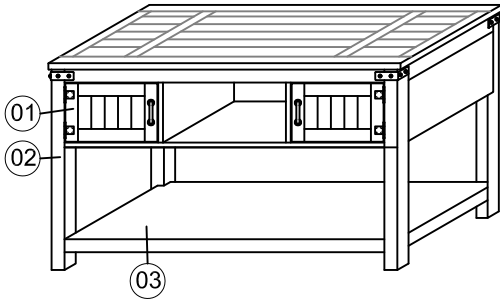

Storehouse TABLES AND FIREPLACE PARTS SHEET

ZSTR-1960 Storehouse 60" Fireplace Console

ZSTR-4200 Storehouse Coffee Table

ZSTR-4400 Storehouse Side Table

ZSTR-4300 Storehouse Sofa Table

ZSTR-4100 Storehouse End Table

NO.	ZSTR-1900
01	 LEFT DOOR
02	 WOOD SHELF PANEL
03	 RIGHT DOOR
04	 "L" shape metal
05	 METAL RAIL
HARDWARE	
A	 KNOB WITH BOLT
B	 ADJUSTABLE LEVELER
C	 SHELF HOLDER

NO.	ZSTR-4100
01	 TOP
02	 LEG
03	 SHELF
HARDWARE	
A	 LOCK WASHER / FLAT WASHER / BOLT
B	 ALLEN WRENCH