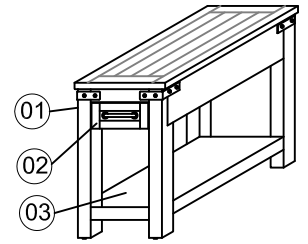

Storehouse TABLES AND FIREPLACE PARTS SHEET

ZSTR-1960 Storehouse 60" Fireplace Console

ZSTR-4200 Storehouse Coffee Table

ZSTR-4400 Storehouse Side Table

ZSTR-4300 Storehouse Sofa Table

ZSTR-4100 Storehouse End Table

NO.	ZSTR-1900
01	 LEFT DOOR
02	 WOOD SHELF PANEL
03	 RIGHT DOOR
04	 "L" shape metal
05	 METAL RAIL
HARDWARE	
A	 KNOB WITH BOLT
B	 ADJUSTABLE LEVELER
C	 SHELF HOLDER

NO.	ZSTR-4100
01	 TOP
02	 LEG
03	 SHELF
HARDWARE	
A	 LOCK WASHER / FLAT WASHER / BOLT
B	 ALLEN WRENCH