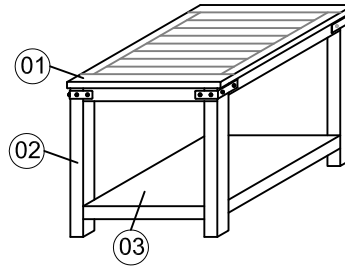

Storehouse TABLES AND FIREPLACE PARTS SHEET

ZSTR-1960 Storehouse 60" Fireplace Console

ZSTR-4200 Storehouse Coffee Table

ZSTR-4400 Storehouse Side Table

ZSTR-4300 Storehouse Sofa Table

ZSTR-4100 Storehouse End Table

NO.	ZSTR-1900
01	 LEFT DOOR
02	 WOOD SHELF PANEL
03	 RIGHT DOOR
04	 "L" shape metal
05	 METAL RAIL
HARDWARE	
A	 KNOB WITH BOLT
B	 ADJUSTABLE LEVELER
C	 SHELF HOLDER

NO.	ZSTR-4100
01	 TOP
02	 LEG
03	 SHELF
HARDWARE	
A	 LOCK WASHER / FLAT WASHER / BOLT
B	 ALLEN WRENCH