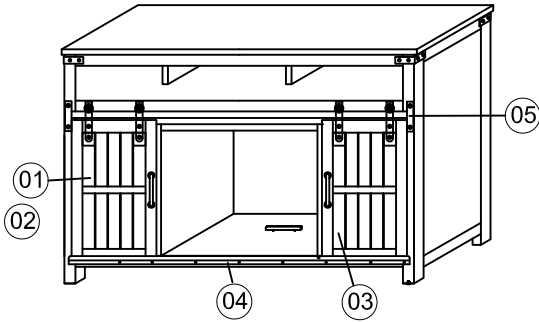

Storehouse TABLES AND FIREPLACE PARTS SHEET

ZSTR-1960 Storehouse 60" Fireplace Console

ZSTR-4200 Storehouse Coffee Table

ZSTR-4400 Storehouse Side Table

ZSTR-4300 Storehouse Sofa Table

ZSTR-4100 Storehouse End Table

NO.	ZSTR-1900
01	 LEFT DOOR
02	 WOOD SHELF PANEL
03	 RIGHT DOOR
04	 "L" shape metal
05	 METAL RAIL
HARDWARE	
A	 KNOB WITH BOLT
B	 ADJUSTABLE LEVELER
C	 SHELF HOLDER

NO.	ZSTR-4100
01	 TOP
02	 LEG
03	 SHELF
HARDWARE	
A	 LOCK WASHER / FLAT WASHER / BOLT
B	 ALLEN WRENCH