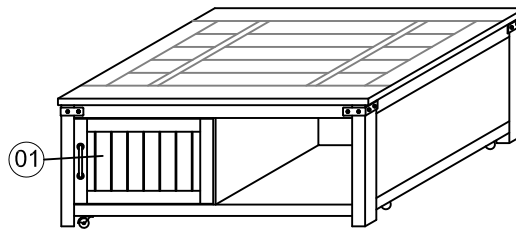

Storehouse TABLES AND FIREPLACE PARTS SHEET

ZSTR-1960 Storehouse 60" Fireplace Console

ZSTR-4200 Storehouse Coffee Table

ZSTR-4400 Storehouse Side Table

ZSTR-4300 Storehouse Sofa Table

ZSTR-4100 Storehouse End Table

NO.	ZSTR-1900
01	 LEFT DOOR
02	 WOOD SHELF PANEL
03	 RIGHT DOOR
04	 "L" shape metal
05	 METAL RAIL
HARDWARE	
A	 KNOB WITH BOLT
B	 ADJUSTABLE LEVELER
C	 SHELF HOLDER

NO.	ZSTR-4100
01	 TOP
02	 LEG
03	 SHELF
HARDWARE	
A	 LOCK WASHER / FLAT WASHER / BOLT
B	 ALLEN WRENCH