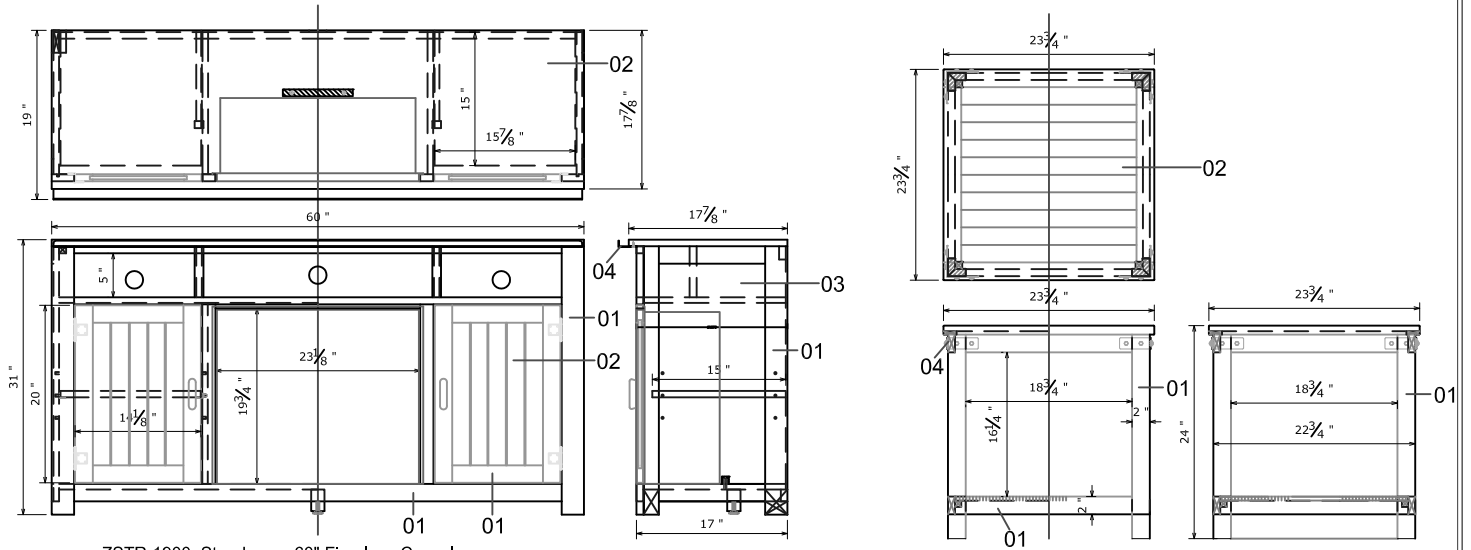

Storehouse Tables and Fireplace PRODUCT SHEET

SKU#	DESCRIPTION	PRODUCT DIMENSIONS			CU.FT.
		W	D	H	
ZSTR-4100	Storehouse End Table	23.75"	23.75"	24"	
ZSTR-4200	Storehouse Coffee Table	48"	28"	20.25"	
ZSTR-4300	Storehouse Sofa Table	54.5"	18"	32"	
ZSTR-4400	Storehouse Drawer Side Table	14"	23.75"	24"	
ZSTR-1900	Storehouse 60" Fireplace Console	60"	19"	31"	

MATERIALS LIST	
NO.	DESCRIPTION
01	solid wood
02	MDF with brich veneer
03	PB with brich veneer
04	Metal

ZSTR-1900 Storehouse 60" Fireplace Console

ZSTR-4100 Storehouse End Table