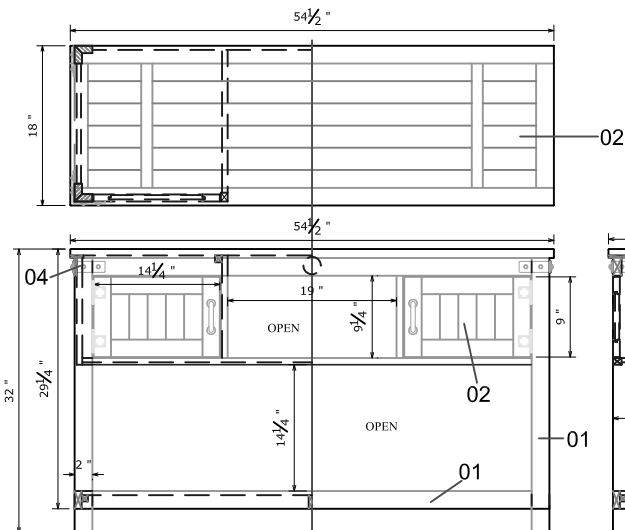

ZSTR-4300 Storehouse Sofa Table