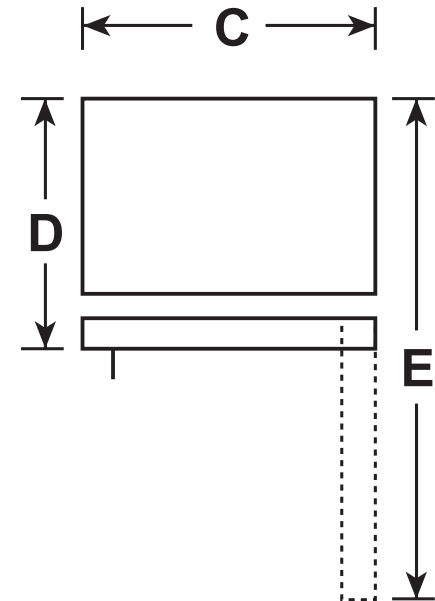

Top View

For answers to your Monogram, GE Café™, GE Profile™ or GE Appliances product questions, visit our website at geappliances.com or call GE Answer Center® Service, 800.626.2000.