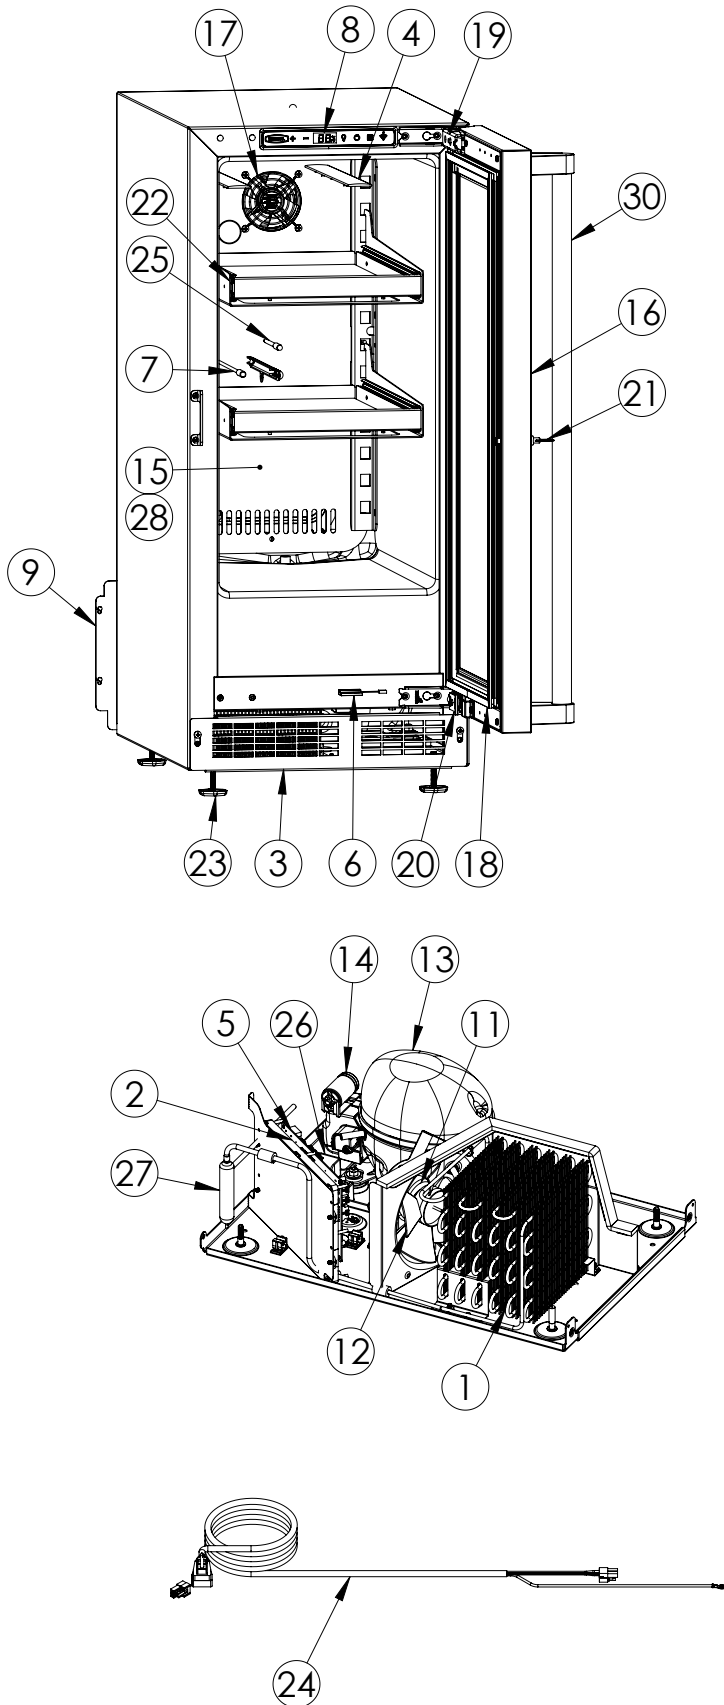

# Service Parts List

marvelrefrigeration.com  
616-754-5601

MPBV415-SS31A		
ITEM	DESCRIPTION	MARVEL P/N
1	CONDENSER ASSEMBLY	S41015859
2	MAIN CONTROL BOARD KIT	S42088805
3	GRILLE	S41015751-SS
4	LED LIGHT STRIP	S68178
5	CONTROL BOARD	S68177
6	REED SWITCH	S66010
7	THERMISTOR ASSEMBLY	S41015903-BLK
8	UI DISPLAY KIT	S68167-01
9	ACCESS COVER	S41015923
10	115v MECHANICAL HARNESS KIT*	S41015773
11	CONDENSER FAN MOTOR	42248161
12	CONDENSER FAN BLADE	42248160
13	EMBRACO COMPRESSOR	S41015395
14	COMPRESSOR ELECTRICALS	S41015921
15	EVAPORATOR ASSEMBLY	42249373
16	DOOR ASSEMBLY	S42038719
17	EVAP FAN	S41013096
18	DOOR GASKET	S31580-052
19	UPPER HINGE KIT	S41013108-RH
20	LOWER HINGE KIT	S41013197-RH
21	KEYS (2)	S41013540
22	SHELF ASSEMBLY	S42138828
23	LEG LEVELERS (4)	42243808
24	POWER CORD	S41050606
25	EVAP THERMISTOR	S68092
26	DRAIN PAN	S41013227
27	DRIER	S41013226
28	COIL COVER	42249370
29	CARTON ASSEMBLY*	42249632
30	DOOR HANDLE	42249126

\* NOT PICTURED