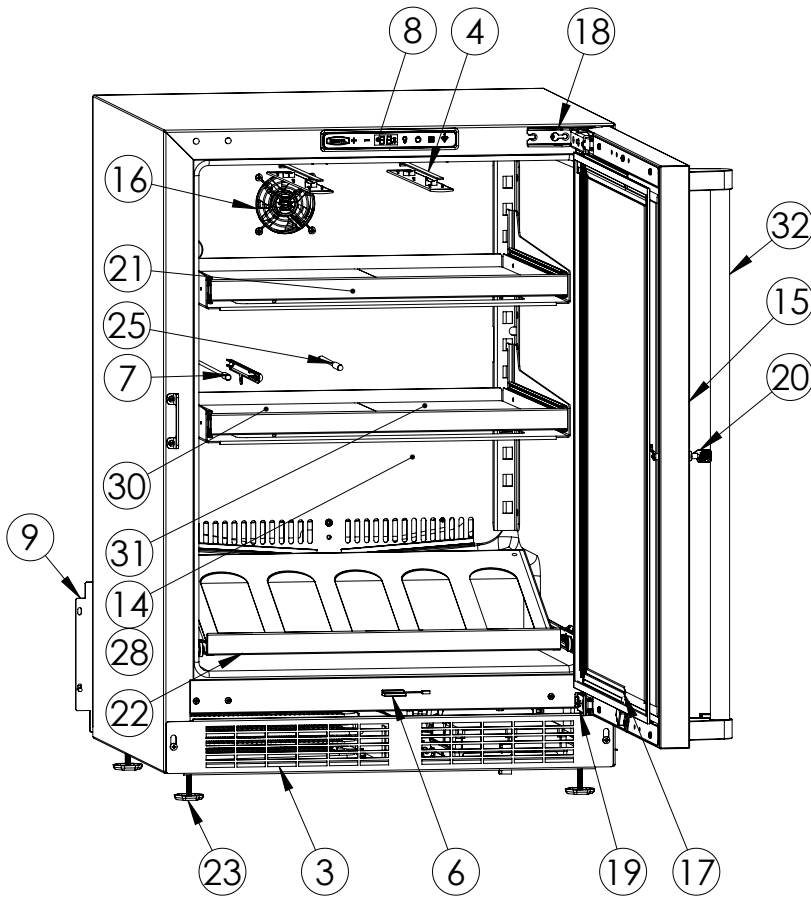

# Service Parts List

marvelrefrigeration.com  
616-754-5601

MPBV424-SS31A		
ITEM	DESCRIPTION	MARVEL P/N
1	CONDENSER ASSEMBLY	S41015869
2	MAIN CONTROL BOARD KIT	S42088795
3	GRILLE	S41015650-SS
4	LED LIGHT STRIP	S68178
5	CONTROL BOARD	S68177
6	REED SWITCH	S66010
7	THERMISTOR ASSEMBLY	S41015903-BLK
8	UI DISPLAY KIT	S68167-01
9	ACCESS COVER	S41015716
10	115v MECHANICAL HARNESS KIT *	S41015773
11	CONDENSER FAN MOTOR	42249159
12	EMBRACO COMPRESSOR	S41015395
13	COMPRESSOR ELECTRICALS	S41015921
14	EVAPORATOR ASSEMBLY	42249115
15	DOOR ASSEMBLY	S42038710
16	EVAP FAN	S41013096
17	DOOR GASKET	S31580-035
18	UPPER HINGE KIT	S41013108-RH
19	LOWER HINGE KIT	S41013197-RH
20	KEYS (2)	S41013540
21	WINE / BEV SHELF	S42138827
22	DISPLAY WINE SHELF	S42138826
23	LEG LEVELERS (4)	42243808
24	POWER CORD	S41050606
25	EVAP THERMISTOR	S68092
26	DRAIN PAN	S41013227
27	DRIER	S41013226
28	COIL COVER	S41013172-BLK
29	CARTON ASSEMBLY *	42249633
30	GLASS INSERT LEFT	S41014588-003
31	GLASS INSERT RIGHT	S41014588-004
32	DOOR HANDLE	42249126

\* NOT PICTURED