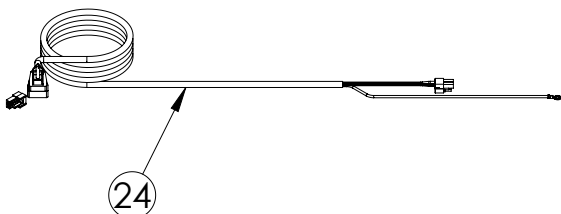

# Service Parts List

marvelrefrigeration.com  
616-754-5601

MPBV424-SS31A		
ITEM	DESCRIPTION	MARVEL P/N
1	CONDENSER ASSEMBLY	S41015869
2	MAIN CONTROL BOARD KIT	S42088795
3	GRILLE	S41015650-SS
4	LED LIGHT STRIP	S68178
5	CONTROL BOARD	S68177
6	REED SWITCH	S66010
7	THERMISTOR ASSEMBLY	S41015903-BLK
8	UI DISPLAY KIT	S68167-01
9	ACCESS COVER	S41015716
10	115v MECHANICAL HARNESS KIT *	S41015773
11	CONDENSER FAN MOTOR	42249159
12	EMBRACO COMPRESSOR	S41015395
13	COMPRESSOR ELECTRICALS	S41015921
14	EVAPORATOR ASSEMBLY	42249115
15	DOOR ASSEMBLY	S42038710
16	EVAP FAN	S41013096
17	DOOR GASKET	S31580-035
18	UPPER HINGE KIT	S41013108-RH
19	LOWER HINGE KIT	S41013197-RH
20	KEYS (2)	S41013540
21	WINE / BEV SHELF	S42138827
22	DISPLAY WINE SHELF	S42138826
23	LEG LEVELERS (4)	42243808
24	POWER CORD	S41050606
25	EVAP THERMISTOR	S68092
26	DRAIN PAN	S41013227
27	DRIER	S41013226
28	COIL COVER	S41013172-BLK
29	CARTON ASSEMBLY *	42249633
30	GLASS INSERT LEFT	S41014588-003
31	GLASS INSERT RIGHT	S41014588-004
32	DOOR HANDLE	42249126

\* NOT PICTURED