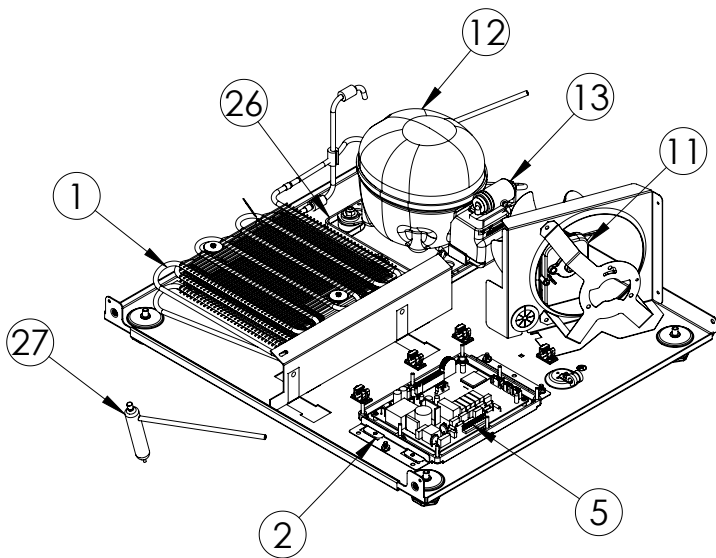

# Service Parts List

marvelrefrigeration.com  
616-754-5601

MPBV424-SS31A		
ITEM	DESCRIPTION	MARVEL P/N
1	CONDENSER ASSEMBLY	S41015869
2	MAIN CONTROL BOARD KIT	S42088795
3	GRILLE	S41015650-SS
4	LED LIGHT STRIP	S68178
5	CONTROL BOARD	S68177
6	REED SWITCH	S66010
7	THERMISTOR ASSEMBLY	S41015903-BLK
8	UI DISPLAY KIT	S68167-01
9	ACCESS COVER	S41015716
10	115v MECHANICAL HARNESS KIT *	S41015773
11	CONDENSER FAN MOTOR	42249159
12	EMBRACO COMPRESSOR	S41015395
13	COMPRESSOR ELECTRICALS	S41015921
14	EVAPORATOR ASSEMBLY	42249115
15	DOOR ASSEMBLY	S42038710
16	EVAP FAN	S41013096
17	DOOR GASKET	S31580-035
18	UPPER HINGE KIT	S41013108-RH
19	LOWER HINGE KIT	S41013197-RH
20	KEYS (2)	S41013540
21	WINE / BEV SHELF	S42138827
22	DISPLAY WINE SHELF	S42138826
23	LEG LEVELERS (4)	42243808
24	POWER CORD	S41050606
25	EVAP THERMISTOR	S68092
26	DRAIN PAN	S41013227
27	DRIER	S41013226
28	COIL COVER	S41013172-BLK
29	CARTON ASSEMBLY *	42249633
30	GLASS INSERT LEFT	S41014588-003
31	GLASS INSERT RIGHT	S41014588-004
32	DOOR HANDLE	42249126

\* NOT PICTURED