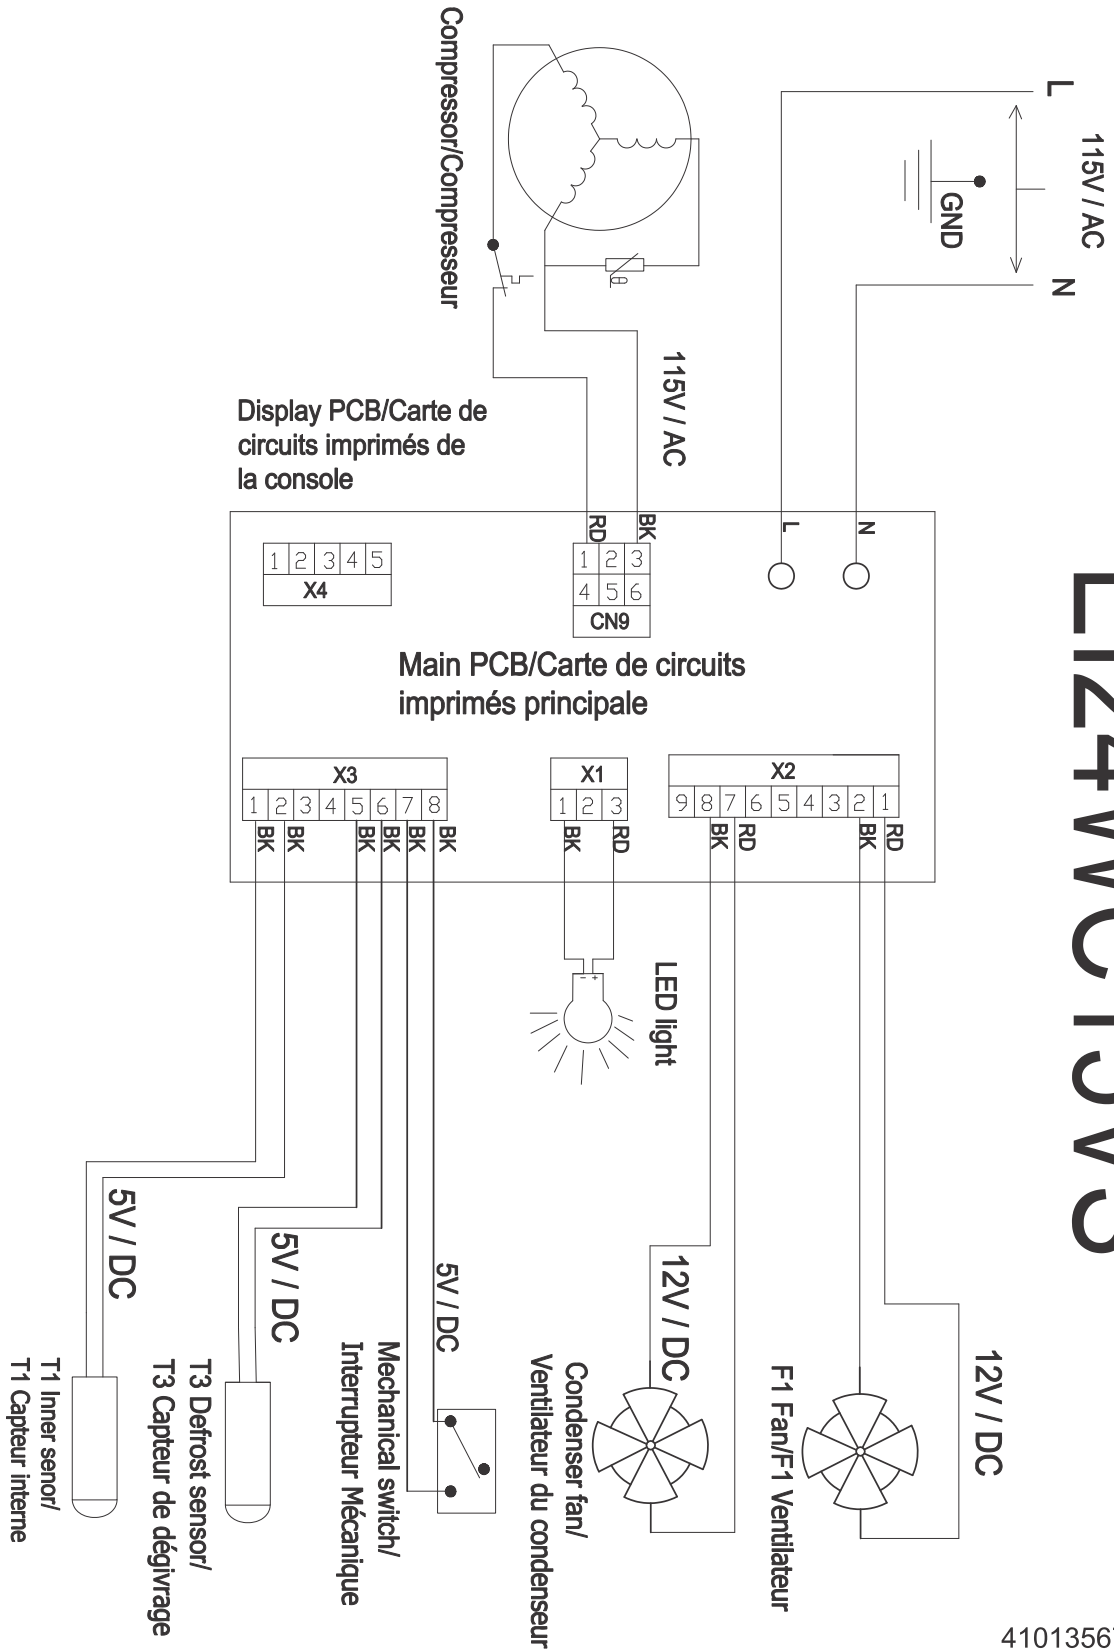

WIRING DIAGRAM

EI24WC15VS

41013567WC