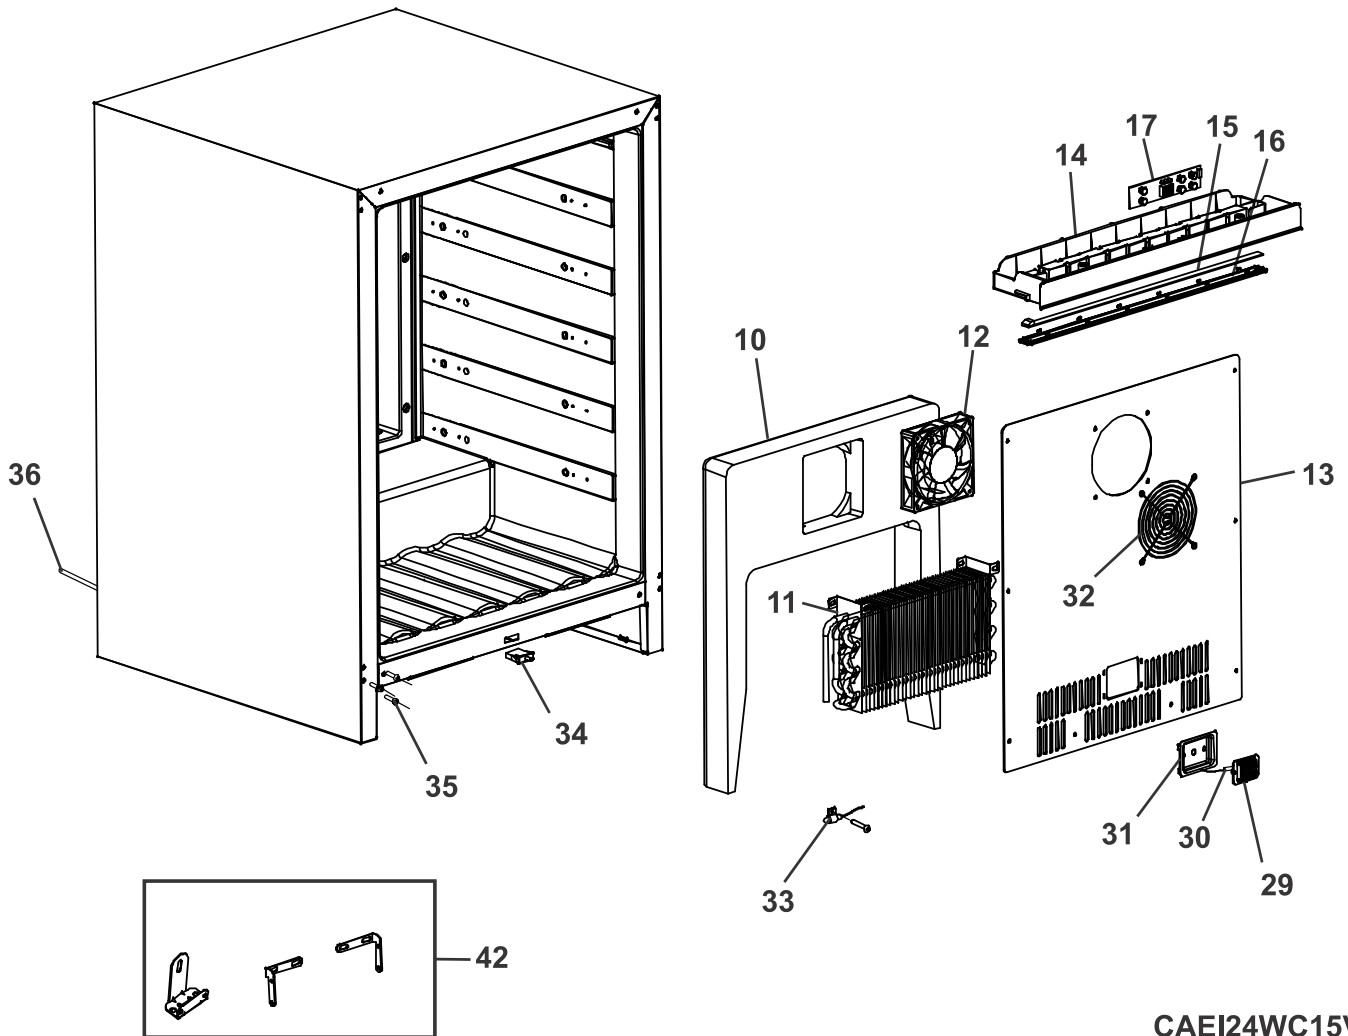

### **UNDER COUNTER WINE COOLER**

Model No.  
**EI24WC15V**

DOOR

DREI24WC15VS

**DOOR**

---

<b>POS. NO</b>	<b>PART NO.</b>	<b>DESCRIPTION</b>
20	5304522359	Gasket, door, black
21	5304522360	Door Assembly, complete, glass, black/stainless
22	5304522362	Snap Joint, door axis
23	5304522361	Axis, door
24	5304522363	Hinge, door, RH upper
25	5304522364	Hinge, door, RH lower
26	5304522365	Plate, activation, door switch
27	5304522366	Toe Grill, stainless, lower
28	5304522367	Handle, door, stainless

**CABINET**

**CAEI24WC15VS**

**CABINET**

---

<b>POS. NO</b>	<b>PART NO.</b>	<b>DESCRIPTION</b>
10	5304522368	Insulation, air, foam, evap cover
11 #	5304522369	Evaporator, assembly
12 #	5304522370	Fan Assembly, evaporator
13	5304522371	Cover, evaporator, air duct
14	5304522669	Control Box, assembly, w/overlay
15 #	5304522373	Light Board, LED
16	5304522374	Cover, LED light
17 #	5304522375	PC Board, display/UI
29	5304522377	Cover, sensor
30 #	5304522378	Sensor
31	5304522379	Housing, sensor, metal
32	5304522380	Cover, evap fan, wire
33 #	5304522670	Sensor Assembly, w/clamp-holder
34 #	5304522384	Switch, door
35	5304522385	Button plug, black
36 #	5304522386	Tube, suction
42	5304522674	Anti Tip Kit, complete