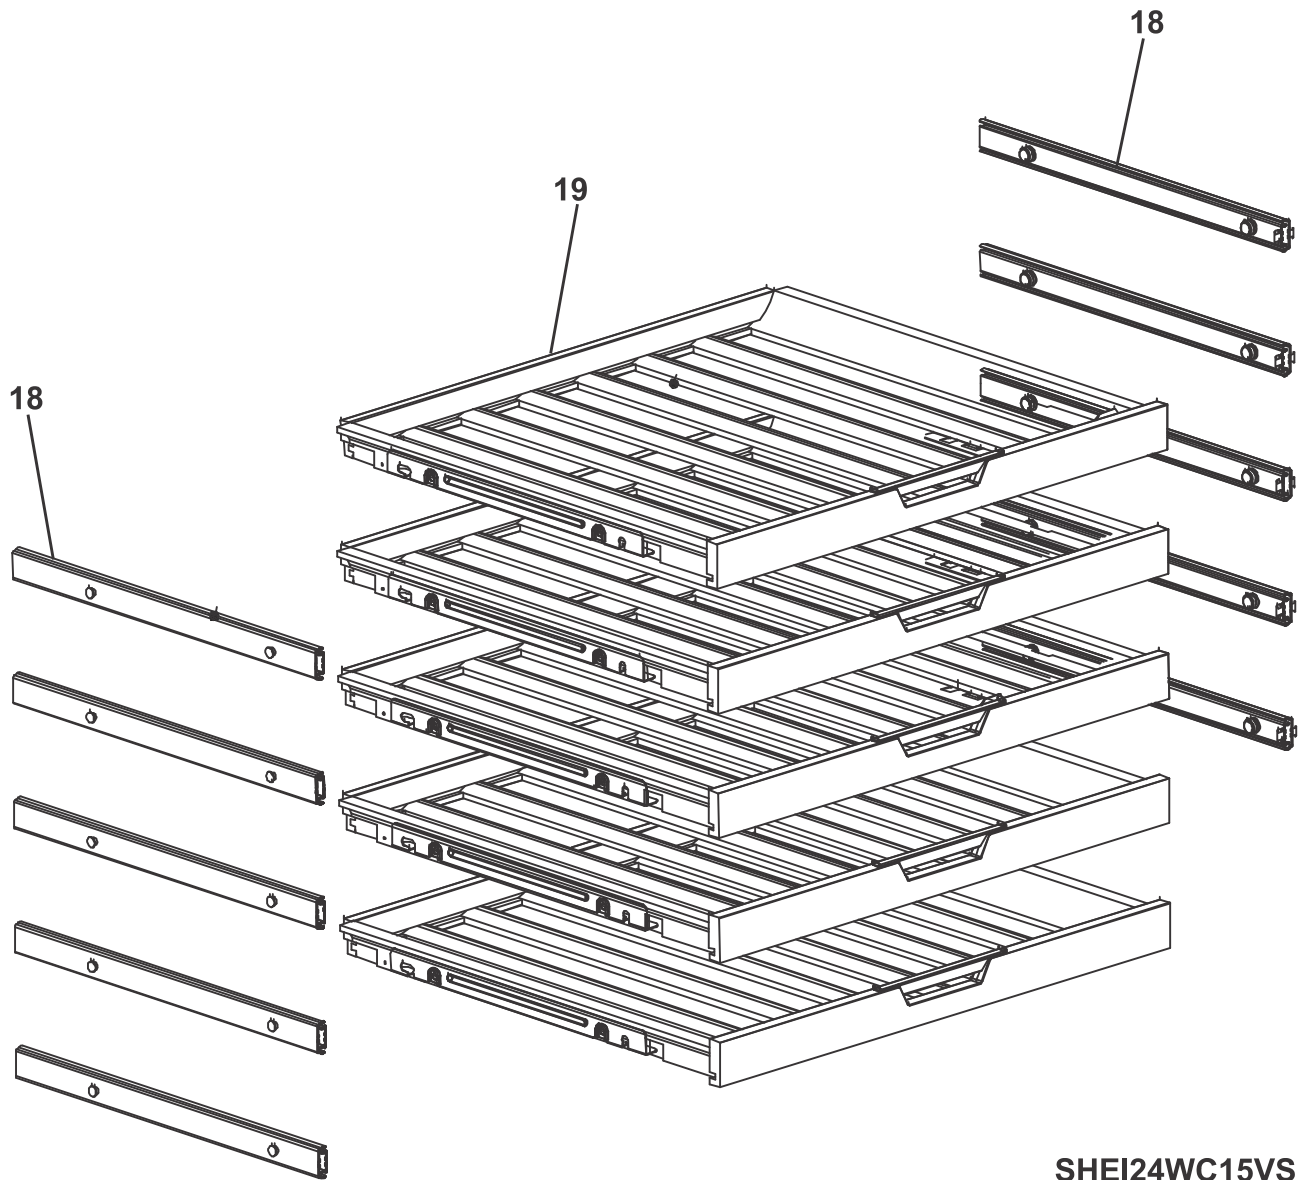

**CABINET**

**CAEI24WC15VS**

**CABINET**

---

<b>POS. NO</b>	<b>PART NO.</b>	<b>DESCRIPTION</b>
10	5304522368	Insulation, air, foam, evap cover
11 #	5304522369	Evaporator, assembly
12 #	5304522370	Fan Assembly, evaporator
13	5304522371	Cover, evaporator, air duct
14	5304522669	Control Box, assembly, w/overlay
15 #	5304522373	Light Board, LED
16	5304522374	Cover, LED light
17 #	5304522375	PC Board, display/UI
29	5304522377	Cover, sensor
30 #	5304522378	Sensor
31	5304522379	Housing, sensor, metal
32	5304522380	Cover, evap fan, wire
33 #	5304522670	Sensor Assembly, w/clamp-holder
34 #	5304522384	Switch, door
35	5304522385	Button plug, black
36 #	5304522386	Tube, suction
42	5304522674	Anti Tip Kit, complete

**SHELVES**

---

**SHEI24WC15VS**

**SHELVES**

---

<b>POS. NO</b>	<b>PART NO.</b>	<b>DESCRIPTION</b>
18	5304522390	Slide Rail, 3 section
19	5304522671	Shelf Assembly, wood, w/trim-stop

**SYSTEM**

**SYEI24WC15VS**