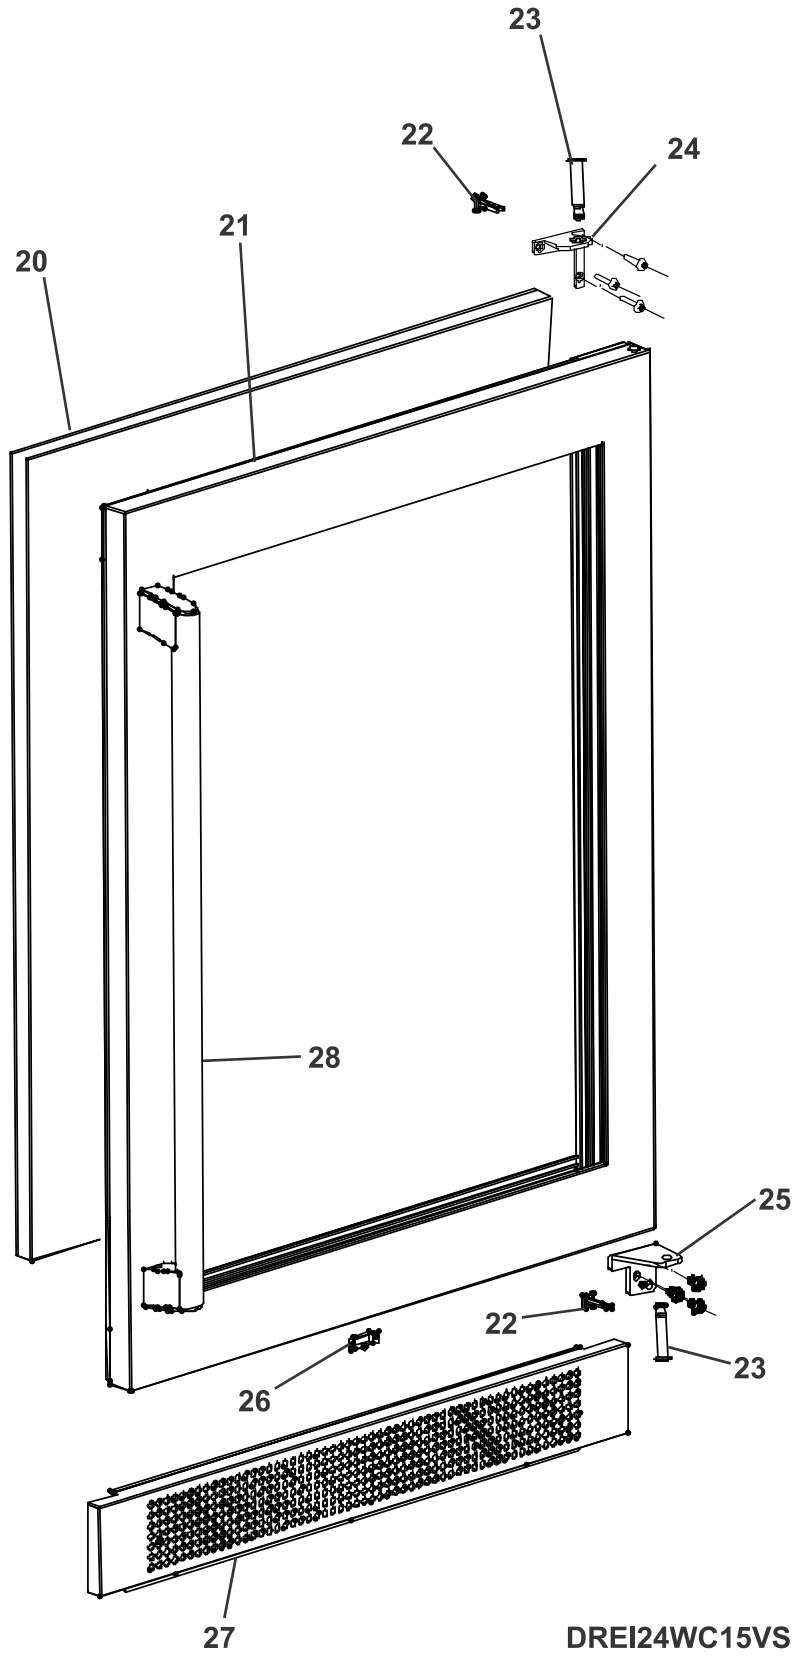

### **UNDER COUNTER WINE COOLER**

Model No.  
**EI24WC15V**

DOOR

DREI24WC15VS

**DOOR**

---

<b>POS. NO</b>	<b>PART NO.</b>	<b>DESCRIPTION</b>
20	5304522359	Gasket, door, black
21	5304522360	Door Assembly, complete, glass, black/stainless
22	5304522362	Snap Joint, door axis
23	5304522361	Axis, door
24	5304522363	Hinge, door, RH upper
25	5304522364	Hinge, door, RH lower
26	5304522365	Plate, activation, door switch
27	5304522366	Toe Grill, stainless, lower
28	5304522367	Handle, door, stainless

**CABINET**

**CAEI24WC15VS**

**CABINET**

---

<b>POS. NO</b>	<b>PART NO.</b>	<b>DESCRIPTION</b>
10	5304522368	Insulation, air, foam, evap cover
11 #	5304522369	Evaporator, assembly
12 #	5304522370	Fan Assembly, evaporator
13	5304522371	Cover, evaporator, air duct
14	5304522669	Control Box, assembly, w/overlay
15 #	5304522373	Light Board, LED
16	5304522374	Cover, LED light
17 #	5304522375	PC Board, display/UI
29	5304522377	Cover, sensor
30 #	5304522378	Sensor
31	5304522379	Housing, sensor, metal
32	5304522380	Cover, evap fan, wire
33 #	5304522670	Sensor Assembly, w/clamp-holder
34 #	5304522384	Switch, door
35	5304522385	Button plug, black
36 #	5304522386	Tube, suction
42	5304522674	Anti Tip Kit, complete