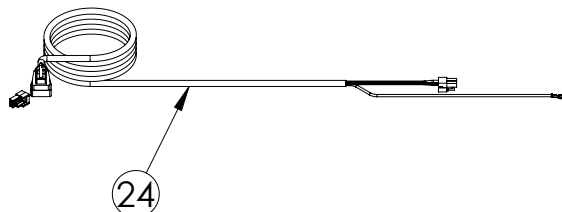

Service Parts List

marvelrefrigeration.com
616-754-5601

MPRE424-IS31A		
ITEM	DESCRIPTION	MARVEL P/N
1	CONDENSER ASSEMBLY	S41015869
2	MAIN CONTROL BOARD KIT	S42088795
3	GRILLE	S41015650-BLK
4	LED LIGHT STRIP	S68178
5	CONTROL BOARD	S68177
6	REED SWITCH	S66010
7	THERMISTOR ASSEMBLY	S41015903-BLK
8	UI DISPLAY KIT	S68167-01
9	ACCESS COVER	S41015716
10	115v MECHANICAL HARNESS KIT*	S41015773
11	CONDENSER FAN MOTOR	42249159
12	EMBRACO COMPRESSOR	S41015395
13	COMPRESSOR ELECTRICALS	S41015921
14	EVAPORATOR ASSEMBLY	42249115
15	DOOR ASSEMBLY	S42038711
16	EVAP FAN	S41013096
17	DOOR GASKET	S31580-035
18	UPPER HINGE KIT	S41013108-RH
19	LOWER HINGE KIT	S41013197-RH
20	KEYS (2)	S41013540
21	CANTILEVER GLASS HALF SHELF	S42138849
22	SLIDING GLASS SHELF ASSEMBLY	S42138827
23	LEG LEVELERS (4)	42243808
24	POWER CORD	S41050606
25	EVAP THERMISTOR	S68092
26	DRAIN PAN	S41013227
27	DRIER	S41013226
28	COIL COVER	S41013172-BLK
29	CARTON ASSEMBLY*	42249633
30	GLASS SHELF CRISPER ASSEMBLY	S42413165-BLK
31	CRISPER PAN	S42413102-BLK
32	CRISPER GLASS SHELF	S41013203-003

* NOT PICTURED