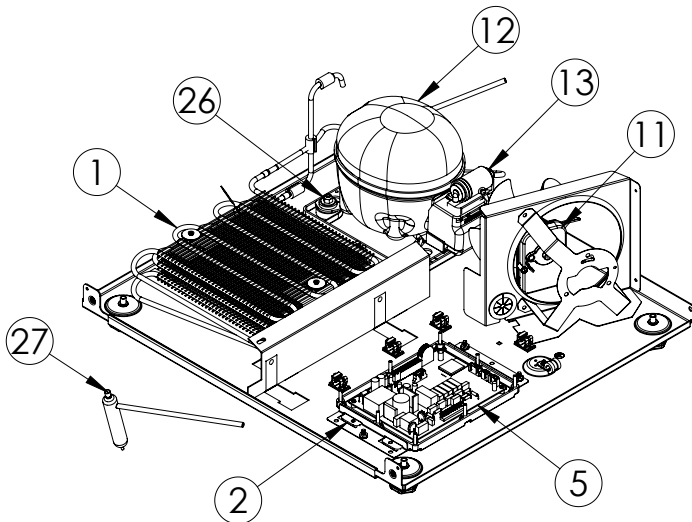

Service Parts List

marvelrefrigeration.com
616-754-5601

MPRE424-IS31A		
ITEM	DESCRIPTION	MARVEL P/N
1	CONDENSER ASSEMBLY	S41015869
2	MAIN CONTROL BOARD KIT	S42088795
3	GRILLE	S41015650-BLK
4	LED LIGHT STRIP	S68178
5	CONTROL BOARD	S68177
6	REED SWITCH	S66010
7	THERMISTOR ASSEMBLY	S41015903-BLK
8	UI DISPLAY KIT	S68167-01
9	ACCESS COVER	S41015716
10	115v MECHANICAL HARNESS KIT*	S41015773
11	CONDENSER FAN MOTOR	42249159
12	EMBRACO COMPRESSOR	S41015395
13	COMPRESSOR ELECTRICALS	S41015921
14	EVAPORATOR ASSEMBLY	42249115
15	DOOR ASSEMBLY	S42038711
16	EVAP FAN	S41013096
17	DOOR GASKET	S31580-035
18	UPPER HINGE KIT	S41013108-RH
19	LOWER HINGE KIT	S41013197-RH
20	KEYS (2)	S41013540
21	CANTILEVER GLASS HALF SHELF	S42138849
22	SLIDING GLASS SHELF ASSEMBLY	S42138827
23	LEG LEVELERS (4)	42243808
24	POWER CORD	S41050606
25	EVAP THERMISTOR	S68092
26	DRAIN PAN	S41013227
27	DRIER	S41013226
28	COIL COVER	S41013172-BLK
29	CARTON ASSEMBLY*	42249633
30	GLASS SHELF CRISPER ASSEMBLY	S42413165-BLK
31	CRISPER PAN	S42413102-BLK
32	CRISPER GLASS SHELF	S41013203-003

* NOT PICTURED