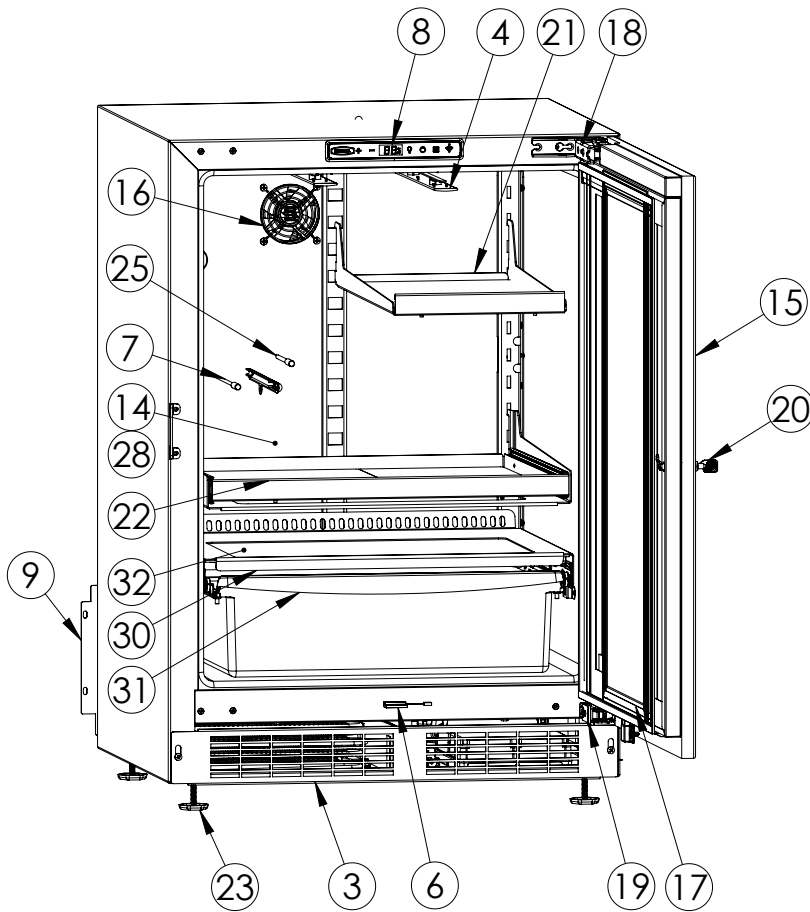

Service Parts List

marvelrefrigeration.com
616-754-5601

MPRE424-IS31A		
ITEM	DESCRIPTION	MARVEL P/N
1	CONDENSER ASSEMBLY	S41015869
2	MAIN CONTROL BOARD KIT	S42088795
3	GRILLE	S41015650-BLK
4	LED LIGHT STRIP	S68178
5	CONTROL BOARD	S68177
6	REED SWITCH	S66010
7	THERMISTOR ASSEMBLY	S41015903-BLK
8	UI DISPLAY KIT	S68167-01
9	ACCESS COVER	S41015716
10	115v MECHANICAL HARNESS KIT*	S41015773
11	CONDENSER FAN MOTOR	42249159
12	EMBRACO COMPRESSOR	S41015395
13	COMPRESSOR ELECTRICALS	S41015921
14	EVAPORATOR ASSEMBLY	42249115
15	DOOR ASSEMBLY	S42038711
16	EVAP FAN	S41013096
17	DOOR GASKET	S31580-035
18	UPPER HINGE KIT	S41013108-RH
19	LOWER HINGE KIT	S41013197-RH
20	KEYS (2)	S41013540
21	CANTILEVER GLASS HALF SHELF	S42138849
22	SLIDING GLASS SHELF ASSEMBLY	S42138827
23	LEG LEVELERS (4)	42243808
24	POWER CORD	S41050606
25	EVAP THERMISTOR	S68092
26	DRAIN PAN	S41013227
27	DRIER	S41013226
28	COIL COVER	S41013172-BLK
29	CARTON ASSEMBLY*	42249633
30	GLASS SHELF CRISPER ASSEMBLY	S42413165-BLK
31	CRISPER PAN	S42413102-BLK
32	CRISPER GLASS SHELF	S41013203-003

* NOT PICTURED