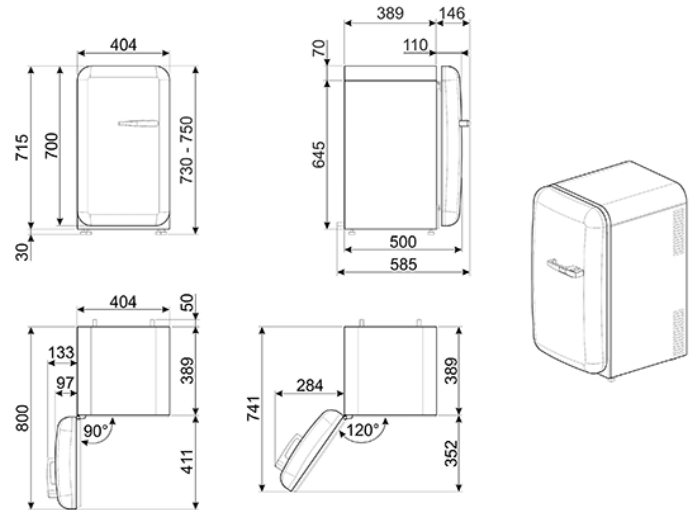

Retro-Style Mini Refrigerator, Left-hand hinge, Red
 EAN13: 8017709289775

• **AESTHETIC** • Retro-style mini refrigerator • Compact-size unit, SMEG FAB5 comes in a rich variety of colors • **TECHNICAL SPECIFICATIONS** • Automatic defrost • LED internal lighting • 2 adjustable shelves • 2 door bins • "**SMART SYSTEM**" **special feature:** Especially designed for hotel rooms, FAB5's Smart System alternates "on" and "off" phases, based on the presence of guests in the room. A "cold reserve" maintains the temperature low with a minimum amount of 6 hours of operation per day* • **DIMENSIONS** • Dimensions (HxWxD): 29 1/8" x 15 7/8" x 19 11/16" • **Capacity:** 1.34 cu. ft. • Net Weight: 46 lbs. • **ELECTRICAL SPECIFICATIONS** • Voltage: 120V • Frequency: 60Hz • *The use of the SMART SYSTEM requires the presence in the room of an "energy-saving" device: a card-holder designed to save energy

Versions

- FAB5URRD3 - Red-hand hinge, Red