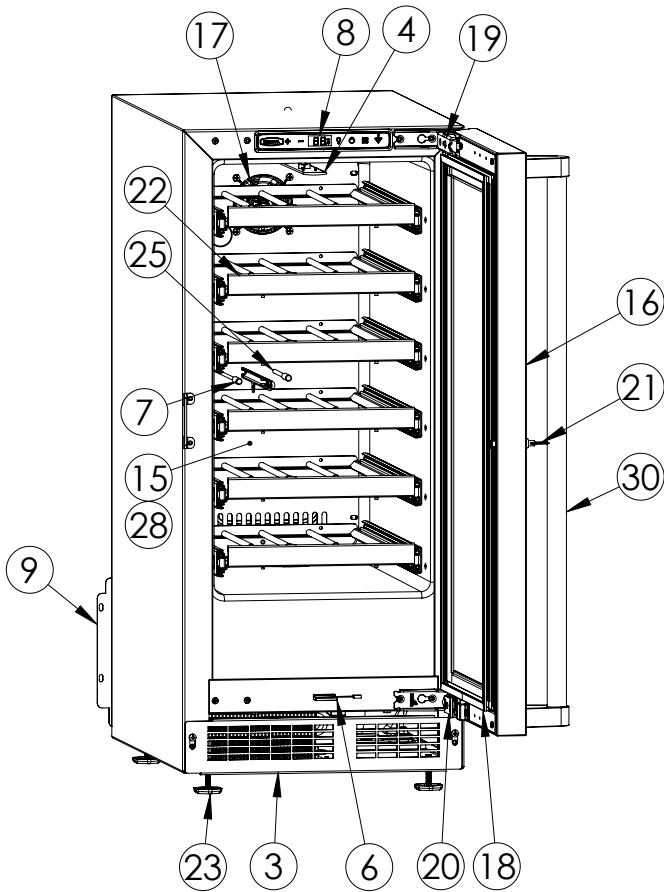

Service Parts List

marvelrefrigeration.com
616-754-5601

MPWC415-SS31A		
ITEM	DESCRIPTION	MARVEL P/N
1	CONDENSER ASSEMBLY	S41015859
2	MAIN CONTROL BOARD KIT	S42088805
3	GRILLE	S41015751-SS
4	LED LIGHT STRIP	S68178
5	CONTROL BOARD	S68177
6	REED SWITCH	S66010
7	THERMISTOR ASSEMBLY	S41015903-BLK
8	UI DISPLAY KIT	S68167-01
9	ACCESS COVER	S41015923
10	115v MECHANICAL HARNESS KIT*	S41015773
11	CONDENSER FAN MOTOR	42248161
12	CONDENSOR FAN BLADE	42248160
13	EMBRACO COMPRESSOR	S41015395
14	COMPRESSOR ELECTRICALS	S41015921
15	EVAPORATOR ASSEMBLY	42249373
16	DOOR ASSEMBLY	S42038719
17	EVAP FAN	S41013096
18	DOOR GASKET	S31580-052
19	UPPER HINGE KIT	S41013108-RH
20	LOWER HINGE KIT	S41013197-RH
21	KEYS (2)	S41013540
22	WINE SHELF ASSEMBLY	S42138825
23	LEG LEVELERS (4)	42243808
24	POWER CORD	S41050606
25	EVAP THERMISTOR	S68092
26	DRAIN PAN	S41013227
27	DRIER	S41013226
28	COIL COVER	42249370
29	CARTON ASSEMBLY*	42249632
30	DOOR HANDLE	42249126

* NOT PICTURED