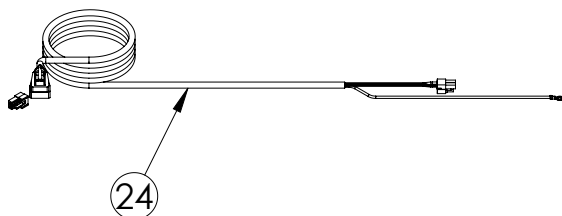

Service Parts List

marvelrefrigeration.com
616-754-5601

MPWC415-SS31A		
ITEM	DESCRIPTION	MARVEL P/N
1	CONDENSER ASSEMBLY	S41015859
2	MAIN CONTROL BOARD KIT	S42088805
3	GRILLE	S41015751-SS
4	LED LIGHT STRIP	S68178
5	CONTROL BOARD	S68177
6	REED SWITCH	S66010
7	THERMISTOR ASSEMBLY	S41015903-BLK
8	UI DISPLAY KIT	S68167-01
9	ACCESS COVER	S41015923
10	115v MECHANICAL HARNESS KIT*	S41015773
11	CONDENSER FAN MOTOR	42248161
12	CONDENSOR FAN BLADE	42248160
13	EMBRACO COMPRESSOR	S41015395
14	COMPRESSOR ELECTRICALS	S41015921
15	EVAPORATOR ASSEMBLY	42249373
16	DOOR ASSEMBLY	S42038719
17	EVAP FAN	S41013096
18	DOOR GASKET	S31580-052
19	UPPER HINGE KIT	S41013108-RH
20	LOWER HINGE KIT	S41013197-RH
21	KEYS (2)	S41013540
22	WINE SHELF ASSEMBLY	S42138825
23	LEG LEVELERS (4)	42243808
24	POWER CORD	S41050606
25	EVAP THERMISTOR	S68092
26	DRAIN PAN	S41013227
27	DRIER	S41013226
28	COIL COVER	42249370
29	CARTON ASSEMBLY*	42249632
30	DOOR HANDLE	42249126

* NOT PICTURED