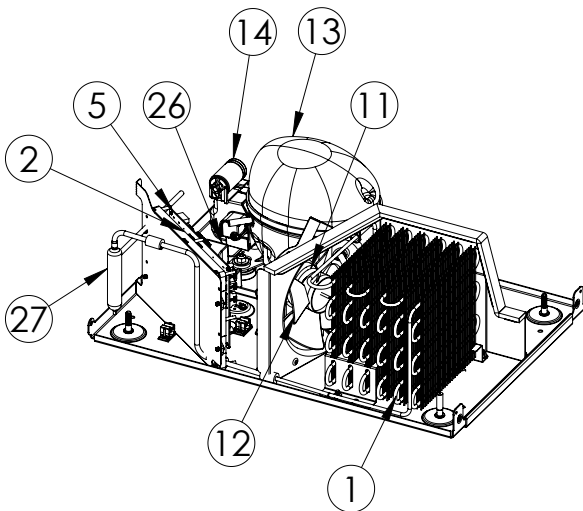

Service Parts List

marvelrefrigeration.com
616-754-5601

MPWC415-SS31A		
ITEM	DESCRIPTION	MARVEL P/N
1	CONDENSER ASSEMBLY	S41015859
2	MAIN CONTROL BOARD KIT	S42088805
3	GRILLE	S41015751-SS
4	LED LIGHT STRIP	S68178
5	CONTROL BOARD	S68177
6	REED SWITCH	S66010
7	THERMISTOR ASSEMBLY	S41015903-BLK
8	UI DISPLAY KIT	S68167-01
9	ACCESS COVER	S41015923
10	115v MECHANICAL HARNESS KIT*	S41015773
11	CONDENSER FAN MOTOR	42248161
12	CONDENSOR FAN BLADE	42248160
13	EMBRACO COMPRESSOR	S41015395
14	COMPRESSOR ELECTRICALS	S41015921
15	EVAPORATOR ASSEMBLY	42249373
16	DOOR ASSEMBLY	S42038719
17	EVAP FAN	S41013096
18	DOOR GASKET	S31580-052
19	UPPER HINGE KIT	S41013108-RH
20	LOWER HINGE KIT	S41013197-RH
21	KEYS (2)	S41013540
22	WINE SHELF ASSEMBLY	S42138825
23	LEG LEVELERS (4)	42243808
24	POWER CORD	S41050606
25	EVAP THERMISTOR	S68092
26	DRAIN PAN	S41013227
27	DRIER	S41013226
28	COIL COVER	42249370
29	CARTON ASSEMBLY*	42249632
30	DOOR HANDLE	42249126

* NOT PICTURED