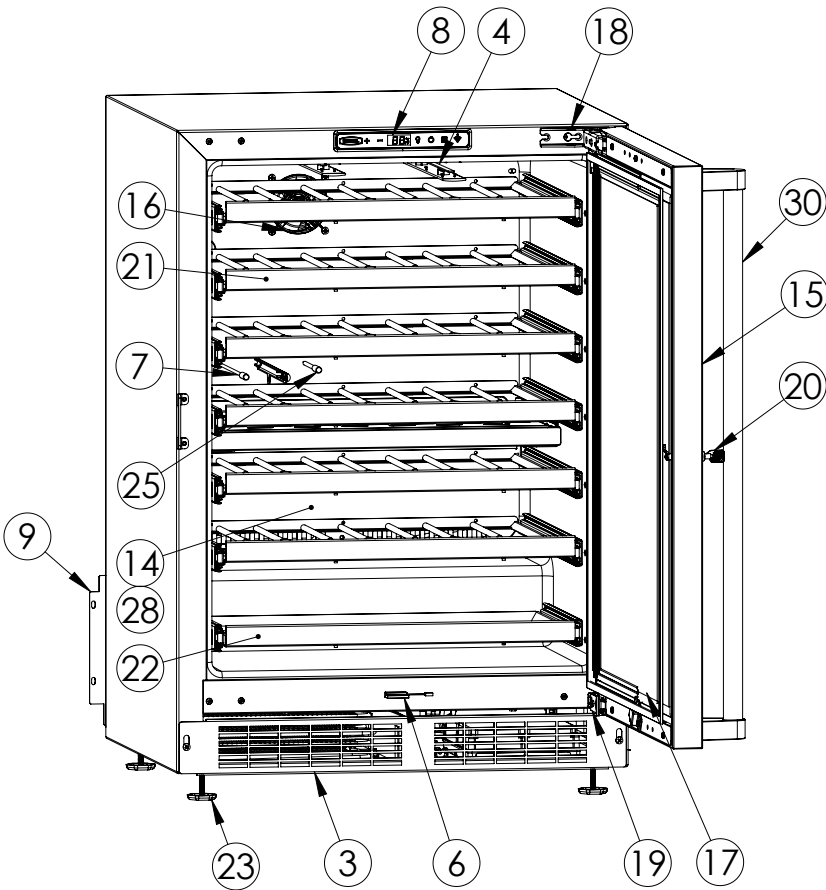

Service Parts List

marvelrefrigeration.com
616-754-5601

MPWC424-SS31A		
ITEM	DESCRIPTION	MARVEL P/N
1	CONDENSER ASSEMBLY	S41015869
2	MAIN CONTROL BOARD KIT	S42088795
3	GRILLE	S41015650-SS
4	LED LIGHT STRIP	S68178
5	CONTROL BOARD	S68177
6	REED SWITCH	S66010
7	THERMISTOR ASSEMBLY	S41015903-BLK
8	UI DISPLAY KIT	S68167-01
9	ACCESS COVER	S41015716
10	115v MECHANICAL HARNESS KIT *	S41015773
11	CONDENSER FAN MOTOR	42249159
12	EMBRACO COMPRESSOR	S41015395
13	COMPRESSOR ELECTRICALS	S41015921
14	EVAPORATOR ASSEMBLY	42249115
15	DOOR ASSEMBLY	S42038710
16	EVAP FAN	S41013096
17	DOOR GASKET	S31580-035
18	UPPER HINGE KIT	S41013108-RH
19	LOWER HINGE KIT	S41013197-RH
20	KEYS (2)	S41013540
21	UPPER WINE SHELF	S42138823
22	LOWER WINE SHELF	S42138824
23	LEG LEVELERS (4)	42243808
24	POWER CORD	S41050606
25	EVAP THERMISTOR	S68092
26	DRAIN PAN	S41013227
27	DRIER	S41013226
28	COIL COVER	S41013172-BLK
29	CARTON ASSEMBLY *	42249633
30	DOOR HANDLE	42249126

* NOT PICTURED