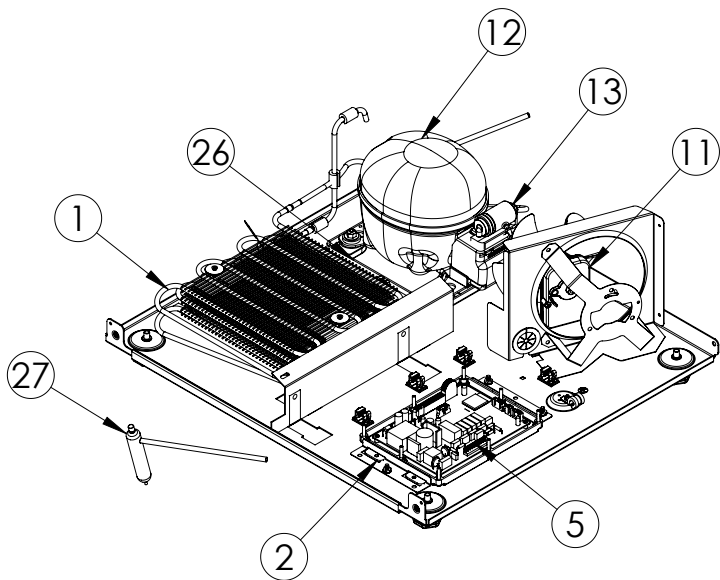

Service Parts List

marvelrefrigeration.com
616-754-5601

MPWC424-SS31A		
ITEM	DESCRIPTION	MARVEL P/N
1	CONDENSER ASSEMBLY	S41015869
2	MAIN CONTROL BOARD KIT	S42088795
3	GRILLE	S41015650-SS
4	LED LIGHT STRIP	S68178
5	CONTROL BOARD	S68177
6	REED SWITCH	S66010
7	THERMISTOR ASSEMBLY	S41015903-BLK
8	UI DISPLAY KIT	S68167-01
9	ACCESS COVER	S41015716
10	115v MECHANICAL HARNESS KIT *	S41015773
11	CONDENSER FAN MOTOR	42249159
12	EMBRACO COMPRESSOR	S41015395
13	COMPRESSOR ELECTRICALS	S41015921
14	EVAPORATOR ASSEMBLY	42249115
15	DOOR ASSEMBLY	S42038710
16	EVAP FAN	S41013096
17	DOOR GASKET	S31580-035
18	UPPER HINGE KIT	S41013108-RH
19	LOWER HINGE KIT	S41013197-RH
20	KEYS (2)	S41013540
21	UPPER WINE SHELF	S42138823
22	LOWER WINE SHELF	S42138824
23	LEG LEVELERS (4)	42243808
24	POWER CORD	S41050606
25	EVAP THERMISTOR	S68092
26	DRAIN PAN	S41013227
27	DRIER	S41013226
28	COIL COVER	S41013172-BLK
29	CARTON ASSEMBLY *	42249633
30	DOOR HANDLE	42249126

* NOT PICTURED