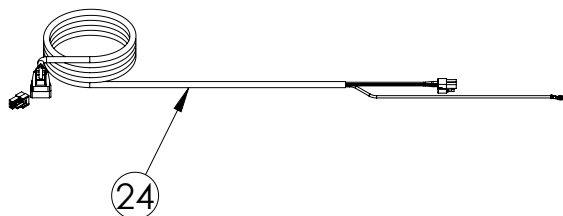

Service Parts List

marvelrefrigeration.com
616-754-5601

MPWC424-SS31A		
ITEM	DESCRIPTION	MARVEL P/N
1	CONDENSER ASSEMBLY	S41015869
2	MAIN CONTROL BOARD KIT	S42088795
3	GRILLE	S41015650-SS
4	LED LIGHT STRIP	S68178
5	CONTROL BOARD	S68177
6	REED SWITCH	S66010
7	THERMISTOR ASSEMBLY	S41015903-BLK
8	UI DISPLAY KIT	S68167-01
9	ACCESS COVER	S41015716
10	115v MECHANICAL HARNESS KIT *	S41015773
11	CONDENSER FAN MOTOR	42249159
12	EMBRACO COMPRESSOR	S41015395
13	COMPRESSOR ELECTRICALS	S41015921
14	EVAPORATOR ASSEMBLY	42249115
15	DOOR ASSEMBLY	S42038710
16	EVAP FAN	S41013096
17	DOOR GASKET	S31580-035
18	UPPER HINGE KIT	S41013108-RH
19	LOWER HINGE KIT	S41013197-RH
20	KEYS (2)	S41013540
21	UPPER WINE SHELF	S42138823
22	LOWER WINE SHELF	S42138824
23	LEG LEVELERS (4)	42243808
24	POWER CORD	S41050606
25	EVAP THERMISTOR	S68092
26	DRAIN PAN	S41013227
27	DRIER	S41013226
28	COIL COVER	S41013172-BLK
29	CARTON ASSEMBLY *	42249633
30	DOOR HANDLE	42249126

* NOT PICTURED