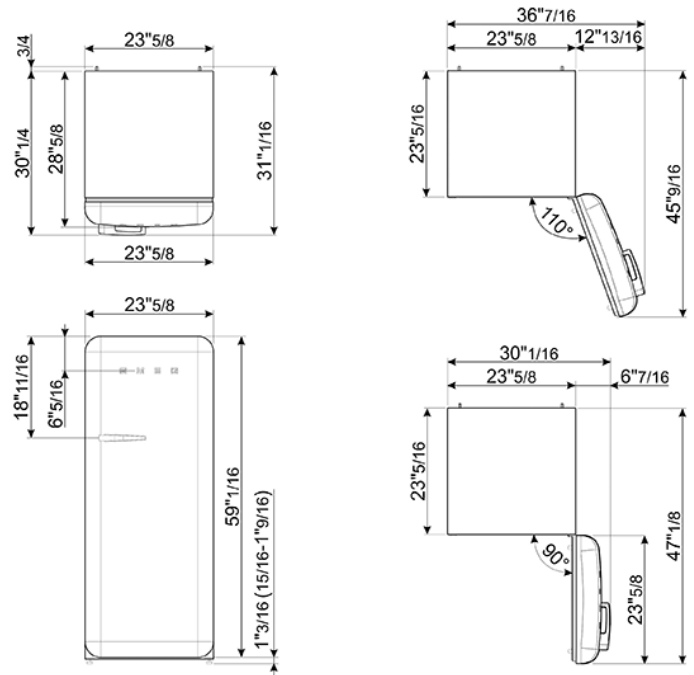

24" retro-style fridge, Pastel blue, Right-hand hinge
 EAN13: 8017709271817

• **REFRIGERATOR** • Multi-flow cooling system • Fresh food capacity: 9 cu. ft. • Life plus zone 28 - 37°F • LED internal light • Automatic defrost • 3 adjustable glass shelves • Glass crisper cover • Fruit and vegetable drawer on telescopic guides • Inner door with 1 adjustable shelf and 1 bottle shelf with wire support • **FREEZER** • Frozen food capacity: 0.92 cu. ft. • Ice cube tray • **DOOR** • 1 bin with transparent cover • 1 bottle storage bin • 2 adjustable storage bins • **TECHNICAL FEATURES** • Energy consumption: 230 kWh/year • Voltage: 120 V • Frequency: 60 Hz • Noise level: 38 dB(A) • Dimensions (HxWxD): $60\frac{1}{4}$ " x $23\frac{5}{8}$ " x $30\frac{1}{4}$ " (handle included) • Dimensions (with door opened to 90°) (HxWxD): $60\frac{1}{4}$ " x $30\frac{1}{16}$ " x $47\frac{1}{8}$ " • Net weight: 156 lbs

Functions

Versions

- FAB28ULPB3 - Pastel blue, left hand hinge