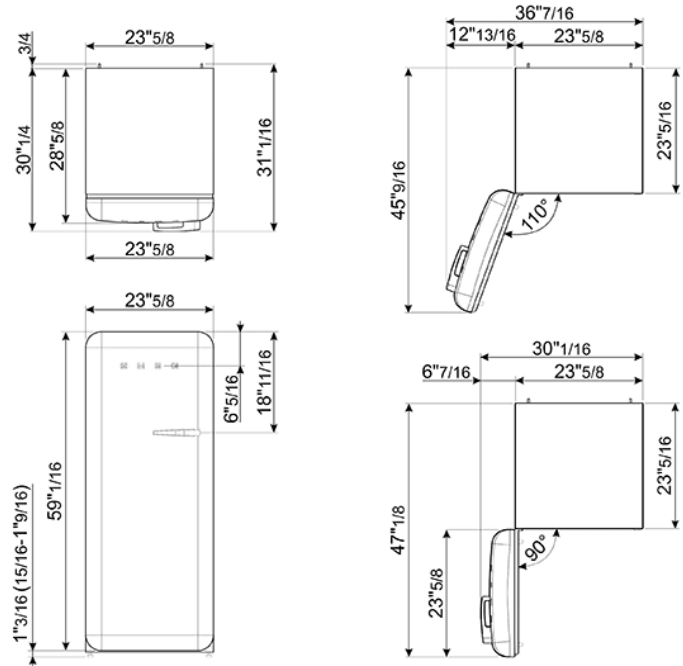

24" retro-style fridge, Red, Left-hand hinge  
 EAN13: 8017709271855

- **REFRIGERATOR** • Multi-flow cooling system • Fresh food capacity: 9 cu. ft. • Life plus zone 28 - 37°F • LED internal light • Automatic defrost • 3 adjustable glass shelves • Glass crisper cover • Fruit and vegetable drawer on telescopic guides • Inner door with 1 adjustable shelf and 1 bottle shelf with wire support • **FREEZER** • Frozen food capacity: 0.92 cu. ft. • Ice cube tray • **DOOR** • 1 bin with transparent cover • 1 bottle storage bin • 2 adjustable storage bins • **TECHNICAL FEATURES** • Energy consumption: 230 kWh/year • Voltage: 120 V • Frequency: 60 Hz • Noise level: 38 dB(A) • Dimensions (HxWxD): 60 1/4" x 23 5/8" x 30 1/4" (handle included) • Dimensions (with door opened to 90°) (HxWxD): 60 1/4" x 30 1/16" x 47 1/8" • Net weight: 156 lbs

## Versions

- FAB28URRD3 - Red, right hand hinge