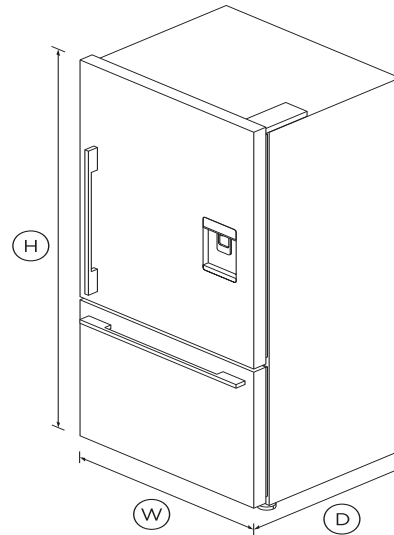

# Freestanding Refrigerator Freezer, 32", 17.1 cu ft, Ice

Series 7 | Contemporary

Stainless Steel | Left hinge

This stylish right hinge refrigerator is designed to fit flush with your cabinetry and comes in timeless stainless steel.

## DIMENSIONS

Height	67 1/2"
Width	31 3/32"
Depth	27 3/8"