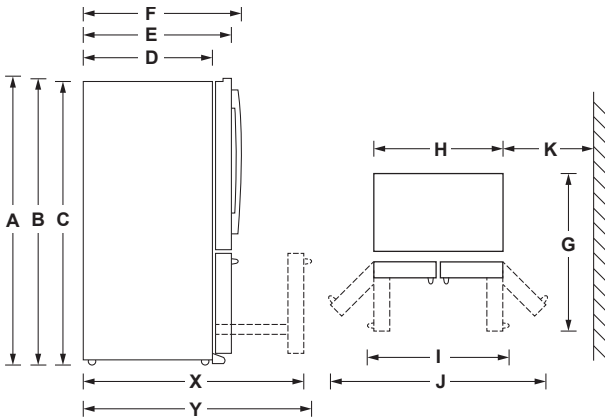

## WEIGHTS & DIMENSIONS

Overall depth	31-1/4 in.
Overall height	69-7/8 in.
Overall width	35-3/4 in.
Case depth without door	24-3/8 in.
Depth with door open 90°	43-3/8 in.
Depth without handle	30-1/4 in.
Height to top of case	69 in.
Width with door open 90° including handle	44-3/4 in.
Approximate shipping weight	398 lb.
Net weight	365 lb.

## DIMENSIONS

Height to top of door (in.) A	70-1/2
Height to top of hinge (in.) B	69-7/8
Height to top of case (in.) C	69
Case depth without door (in.) D**	24-3/8
Case depth less door handle (in.) E**	30-1/4*
Case depth with door handle (in.) F**	31-1/4
Depth with fresh food door open 90° (in.) G**	43-3/8
Width (in.) H	35-3/4
Width with door open 90° with door handle (in.) I	44-3/4
Width with doors open fully (in.) J	61-5/8
Min distance between side of case and wall, in either direction, to allow doors to open fully (in.) K	13-1/8
Depth with FZ door completely open (w/o handle) (in.) X	44-1/4
Depth with FZ door completely open (w/ handle) (in.) Y	46-3/4