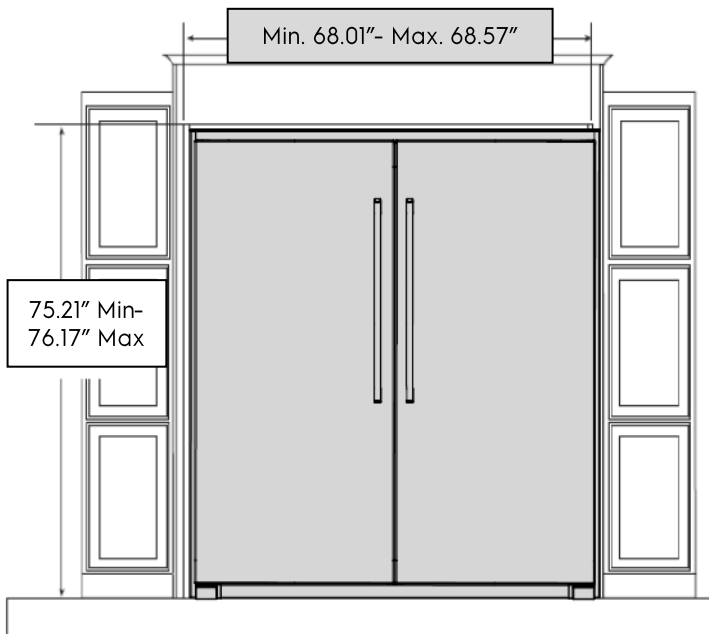

FPFU19F8WF

Available Colors : Stainless Steel

Version : 05/20

All Freezer

19 Cu. Ft. Single-Door Freezer

Trim Kits Drawings & Cutout Dimensions

75" TRMKTEZ2FL75- flat

Recommended cutout size:
Height: 75" +/- 0.06"
Width: 66.25" +/- 0.032"
Depth: 25.25" minimum