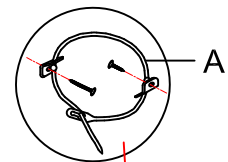

HARDWARE PACK

NO.	DRAWING	DESCRIPTION	SIZE	Q'TY
A		Anti - Tip Kit		1PC

PART LIST

NO.	DRAWING	DESCRIPTION	Q'TY
1		Top	1PC
2		Bottom Stretcher	1PC
3		Post	4PCS
4		Bun Foot	4PCS

Tipping Restraint

Anti-tip kit is included for use. We recommend installing for safety reason

Step 4

Adjust Leveler if needed to level case on uneven floor.

Note: Anti-tip kit restraint is provided. Please follow the instructions enclosed with the pack.