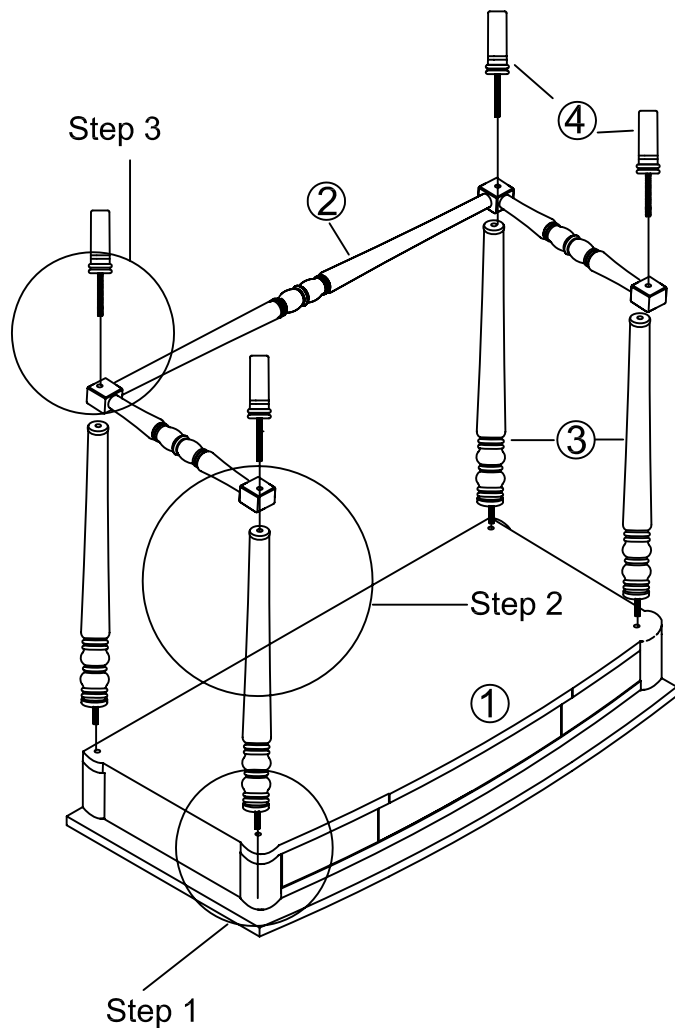

ASSEMBLY INSTRUCTION

ITEM: 6025-90011-99 Riflesso Vanity Desk

Thank you for purchasing this quality product. Be sure to unpack carefully looking for small parts which may have come loose during shipment.
Read all instruction and study the drawing carefully before starting the assembly process.

HARDWARE PACK

NO.	DRAWING	DESCRIPTION	SIZE	Q'TY
A		Anti - Tip Kit		1PC

PART LIST

NO.	DRAWING	DESCRIPTION	Q'TY
1		Top	1PC
2		Bottom Stretcher	1PC
3		Post	4PCS
4		Bun Foot	4PCS

Tipping Restraint

Anti-tip kit is included for use. We recommend installing for safety reason

Step 4

Adjust Leveler if needed to level case on uneven floor.

Note: Anti-tip kit restraint is provided. Please follow the instructions enclosed with the pack.