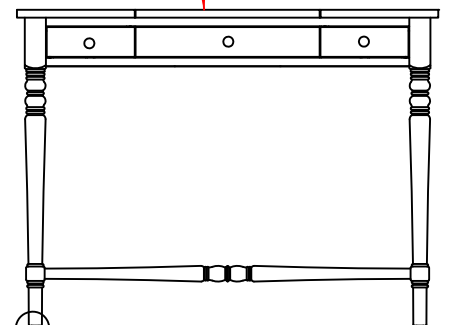

ASSEMBLY INSTRUCTION

ITEM: 6025-90011-99 Riflesso Vanity Desk

Thank you for purchasing this quality product. Be sure to unpack carefully looking for small parts which may have come loose during shipment.
Read all instruction and study the drawing carefully before starting the assembly process.

HARDWARE PACK

NO.	DRAWING	DESCRIPTION	SIZE	Q'TY
A		Anti - Tip Kit		1PC

PART LIST

NO.	DRAWING	DESCRIPTION	Q'TY
1		Top	1PC
2		Bottom Stretcher	1PC
3		Post	4PCS
4		Bun Foot	4PCS

Tipping Restraint

Anti-tip kit is included for use. We recommend installing for safety reason