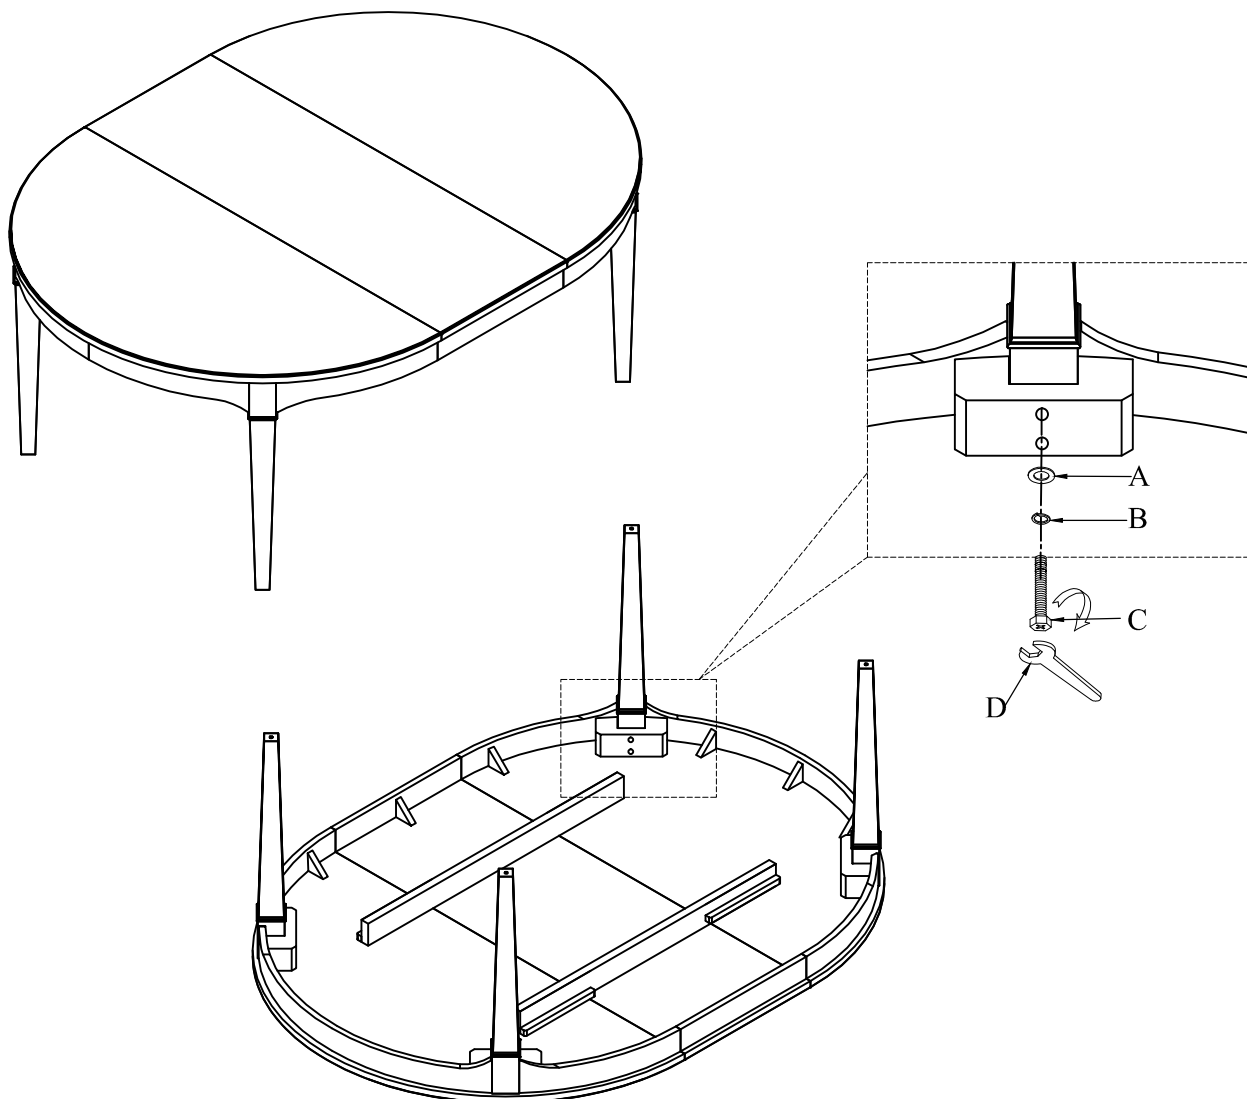

Item: 6101-75203-02 56in Round Dining Table w/1-18in Leaf
6102-75203-80 56in Round Dining Table w/1-18in Leaf

Thank you for purchasing this quality product. Be sure to unpack carefully looking for small parts which may have come loose during shipment.

Read all instruction and study the drawing carefully before starting the assembly process:

HARDWARE PACK

NO	DRAWING	DESCRIPTION	SIZE	Q'TY
A		Flat Washer	Ø5/16"*19*2	8pcs
B		Lock Washer	Ø5/16"*12*1	8pcs
C		Hexagonal Bolt	Ø5/16"*2"	8pcs
D		Hex Wrench	12MM	1pc

"Before fully tightening the legs, ensure the base is level"