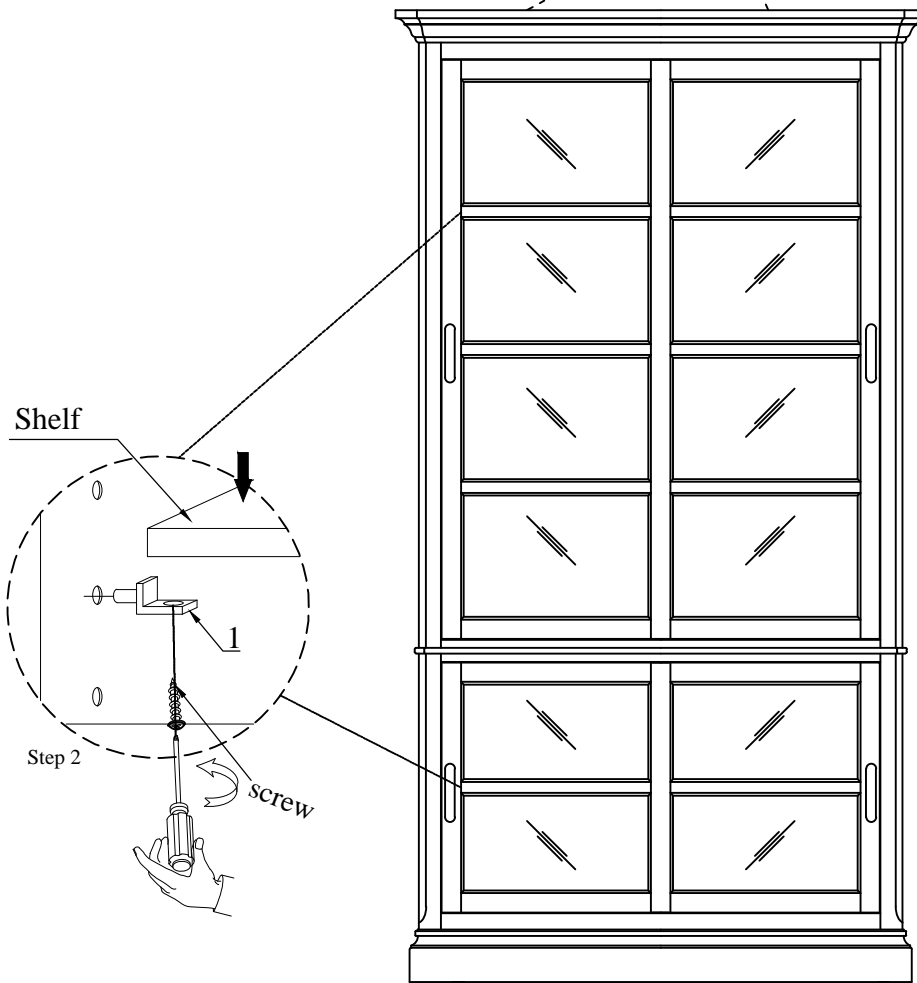

Item: 6101-75906-02 Sliding Door Display Cabinet
6102-75906-80 Sliding Door Display Cabinet

Thank you for purchasing this quality product. Be sure to unpack carefully looking for small parts which may have come loose during shipment.

Read all instruction and study the drawing carefully before starting the assembly process:

HARDWARE PACK

NO	DRAWING	DESCRIPTION	SIZE	QTY
A		Screw	#8*1"	2pcs
B		Flat Washer	Ø1/4"*16*2	2pcs

Adjust levelers if needed, to level case on uneven floor