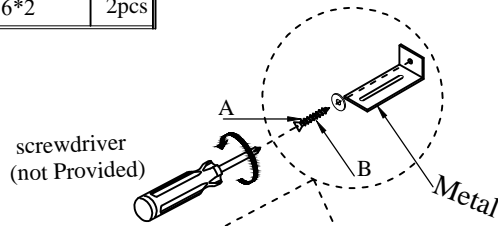

Item: 6101-75906-02 Sliding Door Display Cabinet
6102-75906-80 Sliding Door Display Cabinet

Thank you for purchasing this quality product. Be sure to unpack carefully looking for small parts which may have come loose during shipment.

Read all instruction and study the drawing carefully before starting the assembly process:

HARDWARE PACK

NO	DRAWING	DESCRIPTION	SIZE	QTY
A		Screw	#8*1"	2pcs
B		Flat Washer	Ø1/4"*16*2	2pcs

Adjust levelers if needed, to level case on uneven floor