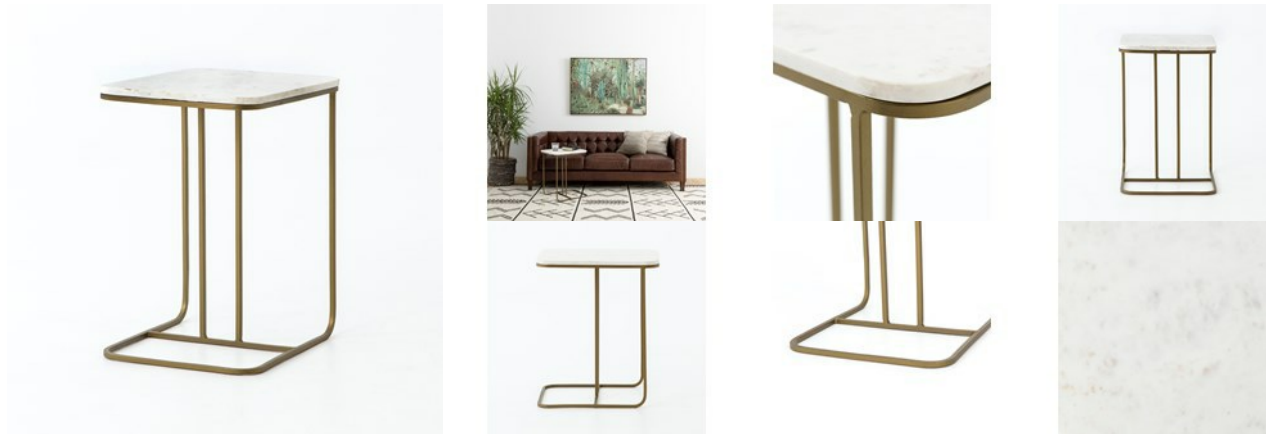

IMAR-99-MBR

Adalley C Table-Polished White Marble

OVERVIEW

Add a pop of marble in a classic, polished white. The matte brass C-table base slides perfectly over a sofa, adding an easy surface.

Ready for Immediate Shipment: 0

More Arriving Soon: Yes, 1 to 3 weeks

PRODUCT DETAILS

SKU: IMAR-99-MBR

Collection: Marlow

Weight: 31.42 lb

Colors: Iron Matte Brass, Polished White Marble

Materials: Iron, Marble

Volume: 6.36 cu ft

Overall Dimensions: 15.00"w x 19.00"d x 23.00"h

COLLECTION OVERVIEW

From the Marlow Collection

Add a fun and fashion-forward pop of metal to the mix. Glam to eclectic, geometric to soft, these smart accent pieces are made from cast aluminum and forged iron, stone, marble and mirror. Mix and match vintage-inspired occasional tables and bar carts for flirty, flexible functionality that's geared for great entertaining.