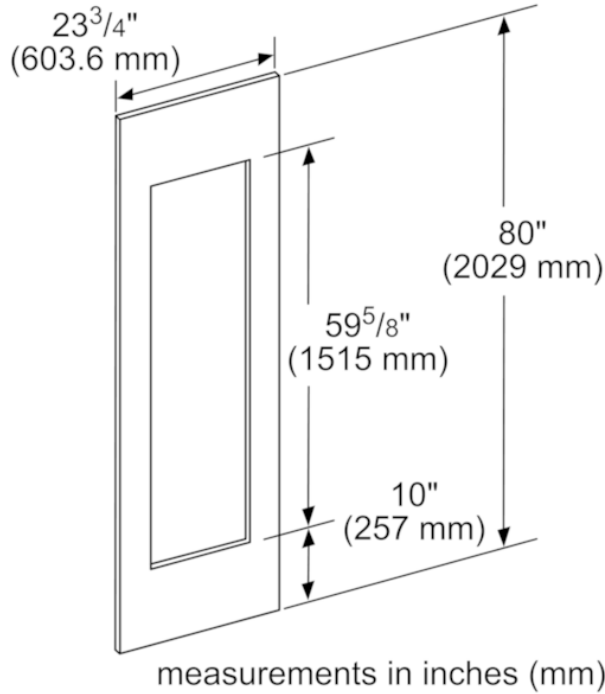

1 800 735 4328 | WWW.THERMADOR.COM | 1901 Main Street, Suite 600 Irvine, CA 92614

©2020 BSH HOME APPLIANCES CORPORATION, ALL RIGHTS RESERVED LITHO DATE: 11/2020

Product Features

	Accessory
Brand	Thermador
SKU	TFL24IW905
Internal article number	00000000023000328
EAN code	825225956495
	17
	42
Standard number of units per pallet	12
UPC code	825225956495
Product image	MCSA02537169_i5943_1905575_TFL24IW905_PGA