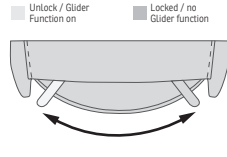

The advanced mechanism offers both gliding function and 360° swivel. The mechanism is delivered from the largest supplier of integrated footrest in the world.

Strong, stable and solid MDF base.

FUNCTIONS

360° SWIVEL

GLIDING/ROCKING FUNCTION

INTEGRATED FOOTSTOOL

EFFORTLESS RECLINING

ADJUSTABLE HEAD-AND-NECK SUPPORT

FUNCTIONS

HEIGHT ADJUSTABLE HEADREST SYSTEM

OPTIONS