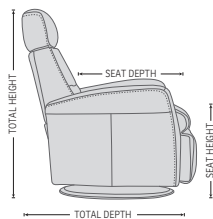

GLIDING/ROCKING FUNCTION

FRONT SKIRT OPTION

CHAISE OPTION

DIMENSIONS

CHAIR SIZE	TOTAL WIDTH	TOTAL DEPTH	TOTAL HEIGHT	SEAT WIDTH	SEAT HEIGHT	SEAT DEPTH	TOTAL DEPTH (reclined)	WALL CLEARANCE REQUIREMENT
Divani RG124 compact size	71 cm / 27.9 in	84 - 88 cm / 33 - 34.6 in	93 - 105 cm / 36.6 - 41.3 in	46 cm / 18.1 in	44 cm / 17.3 in	51 cm / 20 in	148 - 158 cm / 58.2 - 62.2 in	28 - 32 cm / 11 - 12.5 in
Divani RG125 compact size with chaise	71 cm / 27.9 in	86 - 90 cm / 33.8 - 35.4 in	93 - 105 cm / 36.6 - 41.3 in	46 cm / 18.1 in	44 cm / 17.3 in	53 cm / 20.8 in	148 - 158 cm / 58.2 - 62.2 in	28 - 32 cm / 11 - 12.5 in
Divani RG224 standard size	76 cm / 29.9 in	91 - 95 cm / 35.8 - 37.4 in	100 - 112 cm / 39.3 - 44 in	50 cm / 19.6 in	48 cm / 18.8 in	55 cm / 21.6 in	162 - 172 cm / 63.7 - 67.7 in	34 - 40 cm / 13.3 - 15.7 in
Divani RG225 standard size with chaise	76 cm / 29.9 in	93 - 97 cm / 36.6 - 38.1 in	100 - 112 cm / 39.3 - 44 in	50 cm / 19.6 in	48 cm / 18.8 in	55 cm / 21.6 in	162 - 172 cm / 63.7 - 67.7 in	34 - 40 cm / 13.3 - 15.7 in
Divani RG324 large size	81 cm / 31.8 in	91 - 95 cm / 35.8 - 37.4 in	100 - 112 cm / 39.3 - 44 in	55 cm / 21.6 in	48 cm / 18.8 in	57 cm / 22.4 in	162 - 172 cm / 63.7 - 67.7 in	34 - 40 cm / 13.3 - 15.7 in
Divani RG325 large size with chaise	81 cm / 31.8 in	93 - 97 cm / 36.6 - 38.1 in	100 - 112 cm / 39.3 - 44 in	55 cm / 21.6 in	48 cm / 18.8 in	57 cm / 22.4 in	162 - 172 cm / 63.7 - 67.7 in	33 - 40 cm / 12.9 - 15.7 in
Divani RM124 compact size	71 cm / 27.9 in	84 - 88 cm / 33 - 34.6 in	93 - 105 cm / 36.6 - 41.3 in	46 cm / 18.1 in	44 cm / 17.3 in	51 cm / 20 in	148 - 158 cm / 58.2 - 62.2 in	28 - 32 cm / 11 - 12.5 in
Divani RM125 compact size with chaise	71 cm / 27.9 in	85 - 89 cm / 33.4 - 35 in	93 - 105 cm / 36.6 - 41.3 in	46 cm / 18.1 in	44 cm / 17.3 in	53 cm / 20.8 in	148 - 158 cm / 58.2 - 62.2 in	28 - 32 cm / 11 - 12.5 in
Divani RM224 standard size	78 cm / 30.7 in	91 - 95 cm / 35.8 - 37.4 in	100 - 112 cm / 39.3 - 44 in	49 cm / 19.2 in	45.5 cm / 17.9 in	56 cm / 22 in	159.5 - 168 cm / 62.7 - 67.7 in	33 - 40 cm / 12.9 - 15.7 in
Divani RM225 standard size with chaise	78 cm / 30.7 in	91 - 95 cm / 35.8 - 37.4 in	102 - 112 cm / 40.1 - 44 in	49 cm / 19.2 in	45.5 cm / 17.9 in	56 cm / 22 in	159.5 - 168 cm / 62.7 - 67.7 in	33 - 40 cm / 12.9 - 15.7 in
Divani RM324 large size	80.5 cm / 31.6 in	91 - 95 cm / 35.8 - 37.4 in	102 - 112 cm / 40.1 - 44 in	54 cm / 21.2 in	47 cm / 18.5 in	56 cm / 22 in	160 - 171 cm / 62.9 - 67.3 in	33 - 40 cm / 12.9 - 15.7 in
Divani RM325 large size with chaise	80.5 cm / 31.6 in	93 - 97 cm / 36.6 - 38.1 in	102 - 112 cm / 40.1 - 44 in	54 cm / 21.2 in	47 cm / 18.5 in	56 cm / 22 in	160 - 171 cm / 62.9 - 67.3 in	33 - 40 cm / 12.9 - 15.7 in