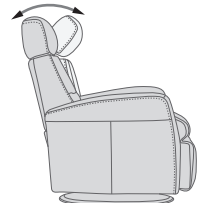

The advanced mechanism offers both gliding function and 360° swivel. The mechanism is delivered from the largest supplier of integrated footrest in the world.

Strong, stable and solid MDF base.

FUNCTIONS

360° SWIVEL

GLIDING/ROCKING FUNCTION

INTEGRATED FOOTSTOOL

EFFORTLESS RECLINING

ADJUSTABLE HEAD-AND-NECK SUPPORT

FUNCTIONS

HEIGHT ADJUSTABLE HEADREST SYSTEM

OPTIONS