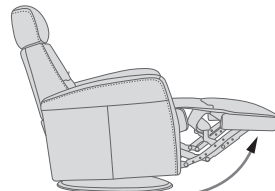

The advanced mechanism offers both gliding function and 360° swivel. The mechanism is delivered from the largest supplier of integrated footrest in the world.

Strong, stable and solid MDF base.

FUNCTIONS

360° SWIVEL

GLIDING/ROCKING FUNCTION

INTEGRATED FOOTSTOOL

EFFORTLESS RECLINING

ADJUSTABLE HEAD-AND-NECK SUPPORT

FUNCTIONS

HEIGHT ADJUSTABLE HEADREST SYSTEM

OPTIONS