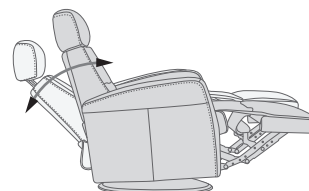

The advanced mechanism offers both gliding function and 360° swivel. The mechanism is delivered from the largest supplier of integrated footrest in the world.

Strong, stable and solid MDF base.

FUNCTIONS

360° SWIVEL

GLIDING/ROCKING FUNCTION

INTEGRATED FOOTSTOOL

EFFORTLESS RECLINING

ADJUSTABLE HEAD-AND-NECK SUPPORT

FUNCTIONS

HEIGHT ADJUSTABLE HEADREST SYSTEM

OPTIONS