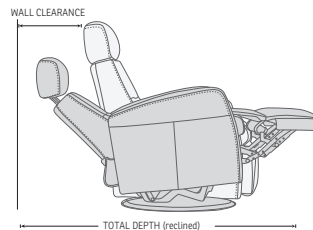

GLIDING/ROCKING FUNCTION

FRONT SKIRT OPTION

CHAISE OPTION

DIMENSIONS

CHAIR SIZE	TOTAL WIDTH	TOTAL DEPTH	TOTAL HEIGHT	SEAT WIDTH	SEAT HEIGHT	SEAT DEPTH	TOTAL DEPTH (reclined)	WALL CLEARANCE REQUIREMENT
Divani RG124 compact size	71 cm / 27.9 in	84 - 88 cm / 33 - 34.6 in	93 - 105 cm / 36.6 - 41.3 in	46 cm / 18.1 in	44 cm / 17.3 in	51 cm / 20 in	148 - 158 cm / 58.2 - 62.2 in	28 - 32 cm / 11 - 12.5 in
Divani RG125 compact size with chaise	71 cm / 27.9 in	86 - 90 cm / 33.8 - 35.4 in	93 - 105 cm / 36.6 - 41.3 in	46 cm / 18.1 in	44 cm / 17.3 in	53 cm / 20.8 in	148 - 158 cm / 58.2 - 62.2 in	28 - 32 cm / 11 - 12.5 in
Divani RG224 standard size	76 cm / 29.9 in	91 - 95 cm / 35.8 - 37.4 in	100 - 112 cm / 39.3 - 44 in	50 cm / 19.6 in	48 cm / 18.8 in	55 cm / 21.6 in	162 - 172 cm / 63.7 - 67.7 in	34 - 40 cm / 13.3 - 15.7 in
Divani RG225 standard size with chaise	76 cm / 29.9 in	93 - 97 cm / 36.6 - 38.1 in	100 - 112 cm / 39.3 - 44 in	50 cm / 19.6 in	48 cm / 18.8 in	55 cm / 21.6 in	162 - 172 cm / 63.7 - 67.7 in	34 - 40 cm / 13.3 - 15.7 in
Divani RG324 large size	81 cm / 31.8 in	91 - 95 cm / 35.8 - 37.4 in	100 - 112 cm / 39.3 - 44 in	55 cm / 21.6 in	48 cm / 18.8 in	57 cm / 22.4 in	162 - 172 cm / 63.7 - 67.7 in	34 - 40 cm / 13.3 - 15.7 in
Divani RG325 large size with chaise	81 cm / 31.8 in	93 - 97 cm / 36.6 - 38.1 in	100 - 112 cm / 39.3 - 44 in	55 cm / 21.6 in	48 cm / 18.8 in	57 cm / 22.4 in	162 - 172 cm / 63.7 - 67.7 in	33 - 40 cm / 12.9 - 15.7 in
Divani RM124 compact size	71 cm / 27.9 in	84 - 88 cm / 33 - 34.6 in	93 - 105 cm / 36.6 - 41.3 in	46 cm / 18.1 in	44 cm / 17.3 in	51 cm / 20 in	148 - 158 cm / 58.2 - 62.2 in	28 - 32 cm / 11 - 12.5 in
Divani RM125 compact size with chaise	71 cm / 27.9 in	85 - 89 cm / 33.4 - 35 in	93 - 105 cm / 36.6 - 41.3 in	46 cm / 18.1 in	44 cm / 17.3 in	53 cm / 20.8 in	148 - 158 cm / 58.2 - 62.2 in	28 - 32 cm / 11 - 12.5 in
Divani RM224 standard size	78 cm / 30.7 in	91 - 95 cm / 35.8 - 37.4 in	100 - 112 cm / 39.3 - 44 in	49 cm / 19.2 in	45.5 cm / 17.9 in	56 cm / 22 in	159.5 - 168 cm / 62.7 - 67.7 in	33 - 40 cm / 12.9 - 15.7 in
Divani RM225 standard size with chaise	78 cm / 30.7 in	91 - 95 cm / 35.8 - 37.4 in	102 - 112 cm / 40.1 - 44 in	49 cm / 19.2 in	45.5 cm / 17.9 in	56 cm / 22 in	159.5 - 168 cm / 62.7 - 67.7 in	33 - 40 cm / 12.9 - 15.7 in
Divani RM324 large size	80.5 cm / 31.6 in	91 - 95 cm / 35.8 - 37.4 in	102 - 112 cm / 40.1 - 44 in	54 cm / 21.2 in	47 cm / 18.5 in	56 cm / 22 in	160 - 171 cm / 62.9 - 67.3 in	33 - 40 cm / 12.9 - 15.7 in
Divani RM325 large size with chaise	80.5 cm / 31.6 in	93 - 97 cm / 36.6 - 38.1 in	102 - 112 cm / 40.1 - 44 in	54 cm / 21.2 in	47 cm / 18.5 in	56 cm / 22 in	160 - 171 cm / 62.9 - 67.3 in	33 - 40 cm / 12.9 - 15.7 in