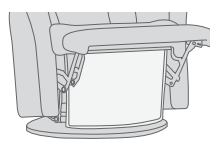

FRONT SKIRT OPTION