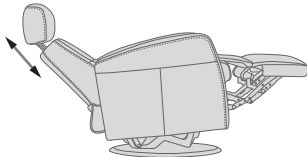

The advanced mechanism offers both gliding function and 360° swivel. The mechanism is delivered from the largest supplier of integrated footrest in the world.

Strong, stable and solid MDF base.

FUNCTIONS

360° SWIVEL

GLIDING/ROCKING FUNCTION

INTEGRATED FOOTSTOOL

EFFORTLESS RECLINING

ADJUSTABLE HEAD-AND-NECK SUPPORT

FUNCTIONS

HEIGHT ADJUSTABLE HEADREST SYSTEM

OPTIONS