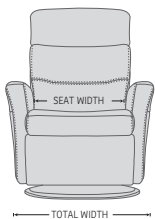

GLIDING/ROCKING FUNCTION

FRONT SKIRT OPTION

CHAISE OPTION

DIMENSIONS

CHAIR SIZE	TOTAL WIDTH	TOTAL DEPTH	TOTAL HEIGHT	SEAT WIDTH	SEAT HEIGHT	SEAT DEPTH	TOTAL DEPTH (reclined)	WALL CLEARANCE REQUIREMENT
Divani RG124 compact size	71 cm / 27.9 in	84 - 88 cm / 33 - 34.6 in	93 - 105 cm / 36.6 - 41.3 in	46 cm / 18.1 in	44 cm / 17.3 in	51 cm / 20 in	148 - 158 cm / 58.2 - 62.2 in	28 - 32 cm / 11 - 12.5 in
Divani RG125 compact size with chaise	71 cm / 27.9 in	86 - 90 cm / 33.8 - 35.4 in	93 - 105 cm / 36.6 - 41.3 in	46 cm / 18.1 in	44 cm / 17.3 in	53 cm / 20.8 in	148 - 158 cm / 58.2 - 62.2 in	28 - 32 cm / 11 - 12.5 in
Divani RG224 standard size	76 cm / 29.9 in	91 - 95 cm / 35.8 - 37.4 in	100 - 112 cm / 39.3 - 44 in	50 cm / 19.6 in	48 cm / 18.8 in	55 cm / 21.6 in	162 - 172 cm / 63.7 - 67.7 in	34 - 40 cm / 13.3 - 15.7 in
Divani RG225 standard size with chaise	76 cm / 29.9 in	93 - 97 cm / 36.6 - 38.1 in	100 - 112 cm / 39.3 - 44 in	50 cm / 19.6 in	48 cm / 18.8 in	55 cm / 21.6 in	162 - 172 cm / 63.7 - 67.7 in	34 - 40 cm / 13.3 - 15.7 in
Divani RG324 large size	81 cm / 31.8 in	91 - 95 cm / 35.8 - 37.4 in	100 - 112 cm / 39.3 - 44 in	55 cm / 21.6 in	48 cm / 18.8 in	57 cm / 22.4 in	162 - 172 cm / 63.7 - 67.7 in	34 - 40 cm / 13.3 - 15.7 in
Divani RG325 large size with chaise	81 cm / 31.8 in	93 - 97 cm / 36.6 - 38.1 in	100 - 112 cm / 39.3 - 44 in	55 cm / 21.6 in	48 cm / 18.8 in	57 cm / 22.4 in	162 - 172 cm / 63.7 - 67.7 in	33 - 40 cm / 12.9 - 15.7 in
Divani RM124 compact size	71 cm / 27.9 in	84 - 88 cm / 33 - 34.6 in	93 - 105 cm / 36.6 - 41.3 in	46 cm / 18.1 in	44 cm / 17.3 in	51 cm / 20 in	148 - 158 cm / 58.2 - 62.2 in	28 - 32 cm / 11 - 12.5 in
Divani RM125 compact size with chaise	71 cm / 27.9 in	85 - 89 cm / 33.4 - 35 in	93 - 105 cm / 36.6 - 41.3 in	46 cm / 18.1 in	44 cm / 17.3 in	53 cm / 20.8 in	148 - 158 cm / 58.2 - 62.2 in	28 - 32 cm / 11 - 12.5 in
Divani RM224 standard size	78 cm / 30.7 in	91 - 95 cm / 35.8 - 37.4 in	100 - 112 cm / 39.3 - 44 in	49 cm / 19.2 in	45.5 cm / 17.9 in	56 cm / 22 in	159.5 - 168 cm / 62.7 - 67.7 in	33 - 40 cm / 12.9 - 15.7 in
Divani RM225 standard size with chaise	78 cm / 30.7 in	91 - 95 cm / 35.8 - 37.4 in	102 - 112 cm / 40.1 - 44 in	49 cm / 19.2 in	45.5 cm / 17.9 in	56 cm / 22 in	159.5 - 168 cm / 62.7 - 67.7 in	33 - 40 cm / 12.9 - 15.7 in
Divani RM324 large size	80.5 cm / 31.6 in	91 - 95 cm / 35.8 - 37.4 in	102 - 112 cm / 40.1 - 44 in	54 cm / 21.2 in	47 cm / 18.5 in	56 cm / 22 in	160 - 171 cm / 62.9 - 67.3 in	33 - 40 cm / 12.9 - 15.7 in
Divani RM325 large size with chaise	80.5 cm / 31.6 in	93 - 97 cm / 36.6 - 38.1 in	102 - 112 cm / 40.1 - 44 in	54 cm / 21.2 in	47 cm / 18.5 in	56 cm / 22 in	160 - 171 cm / 62.9 - 67.3 in	33 - 40 cm / 12.9 - 15.7 in