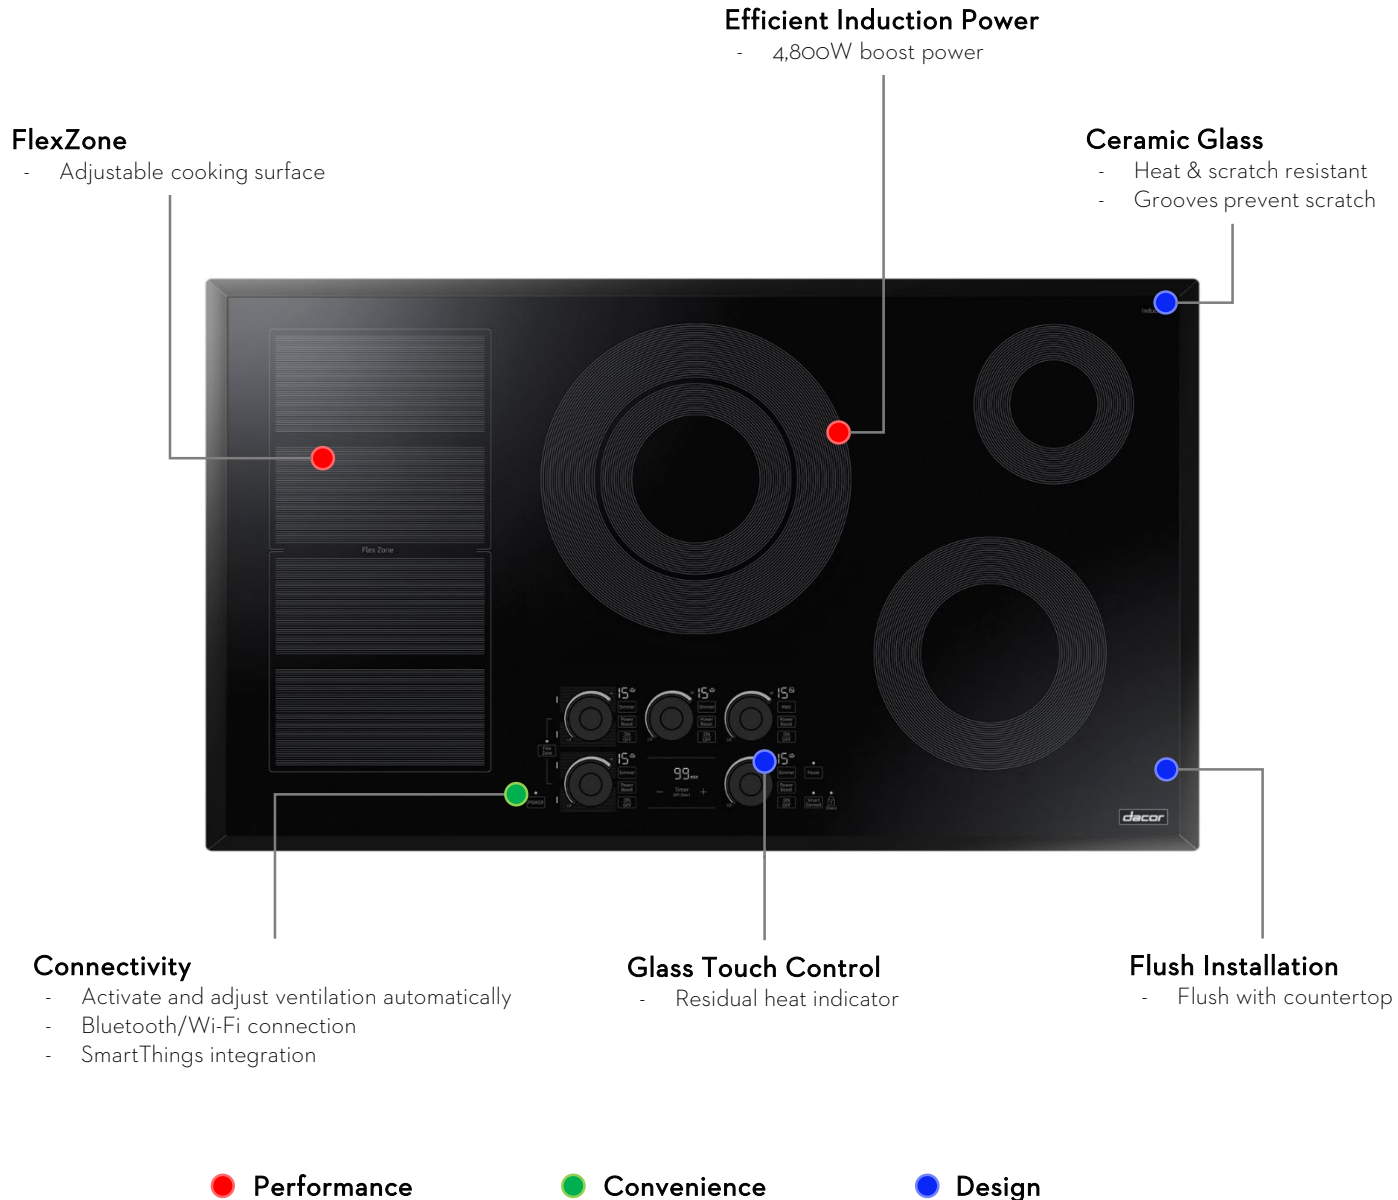

MODERNIST GAS COOKTOP

DTI30P876BB & DTI36P876BB

Performance

- Quickly boil water or sear steak to perfection using powerful induction elements capable of 4,800W of boost power
- Cook dish of any size using FlexZone feature with adjustable cooking surfaces which combine into one larger cooking surface

Convenience

- Connected ventilation will activate and adjust fan speed automatically with Bluetooth connectivity to the cooktop while being able to be monitored through SmartThings integration

Design

- Prevent scratches with grooves on the heat resistant ceramic glass to ensure that the surface of the unit stays clean
- Intuitive glass touch control is easy to use and lets the user know if there is residual heat present
- Install the cooktop without interfering with the rest of the kitchen design as the unit is designed to be installed flush with the countertop