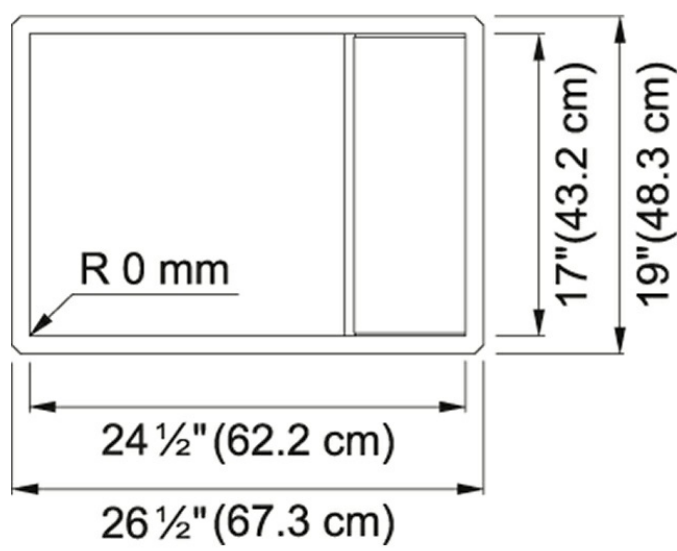

# Crystal CLV110-24 Stainless Steel

Product Picture

Product Dimensions

|                      |          |
|----------------------|----------|
| Length overall       | 26 9/16" |
| Width overall        | 19"      |
| Length of large bowl | 24 1/2"  |
| Width of large bowl  | 17"      |
| Depth of large bowl  | 9"       |
| Minimum Cabinet Size | 30"      |

Technical Drawing

General Information

|                    |                          |
|--------------------|--------------------------|
| Type of Material   | 16 Gauge Stainless Steel |
| Number of Bowls    | 1                        |
| Installation Clips | Yes                      |
| Cut-Out Template   | Yes                      |
| Where to buy       | Showroom                 |

Article Numbers

|                |              |
|----------------|--------------|
| FUN#           | 122.0531.749 |
| US Part Number | CLV110-24    |