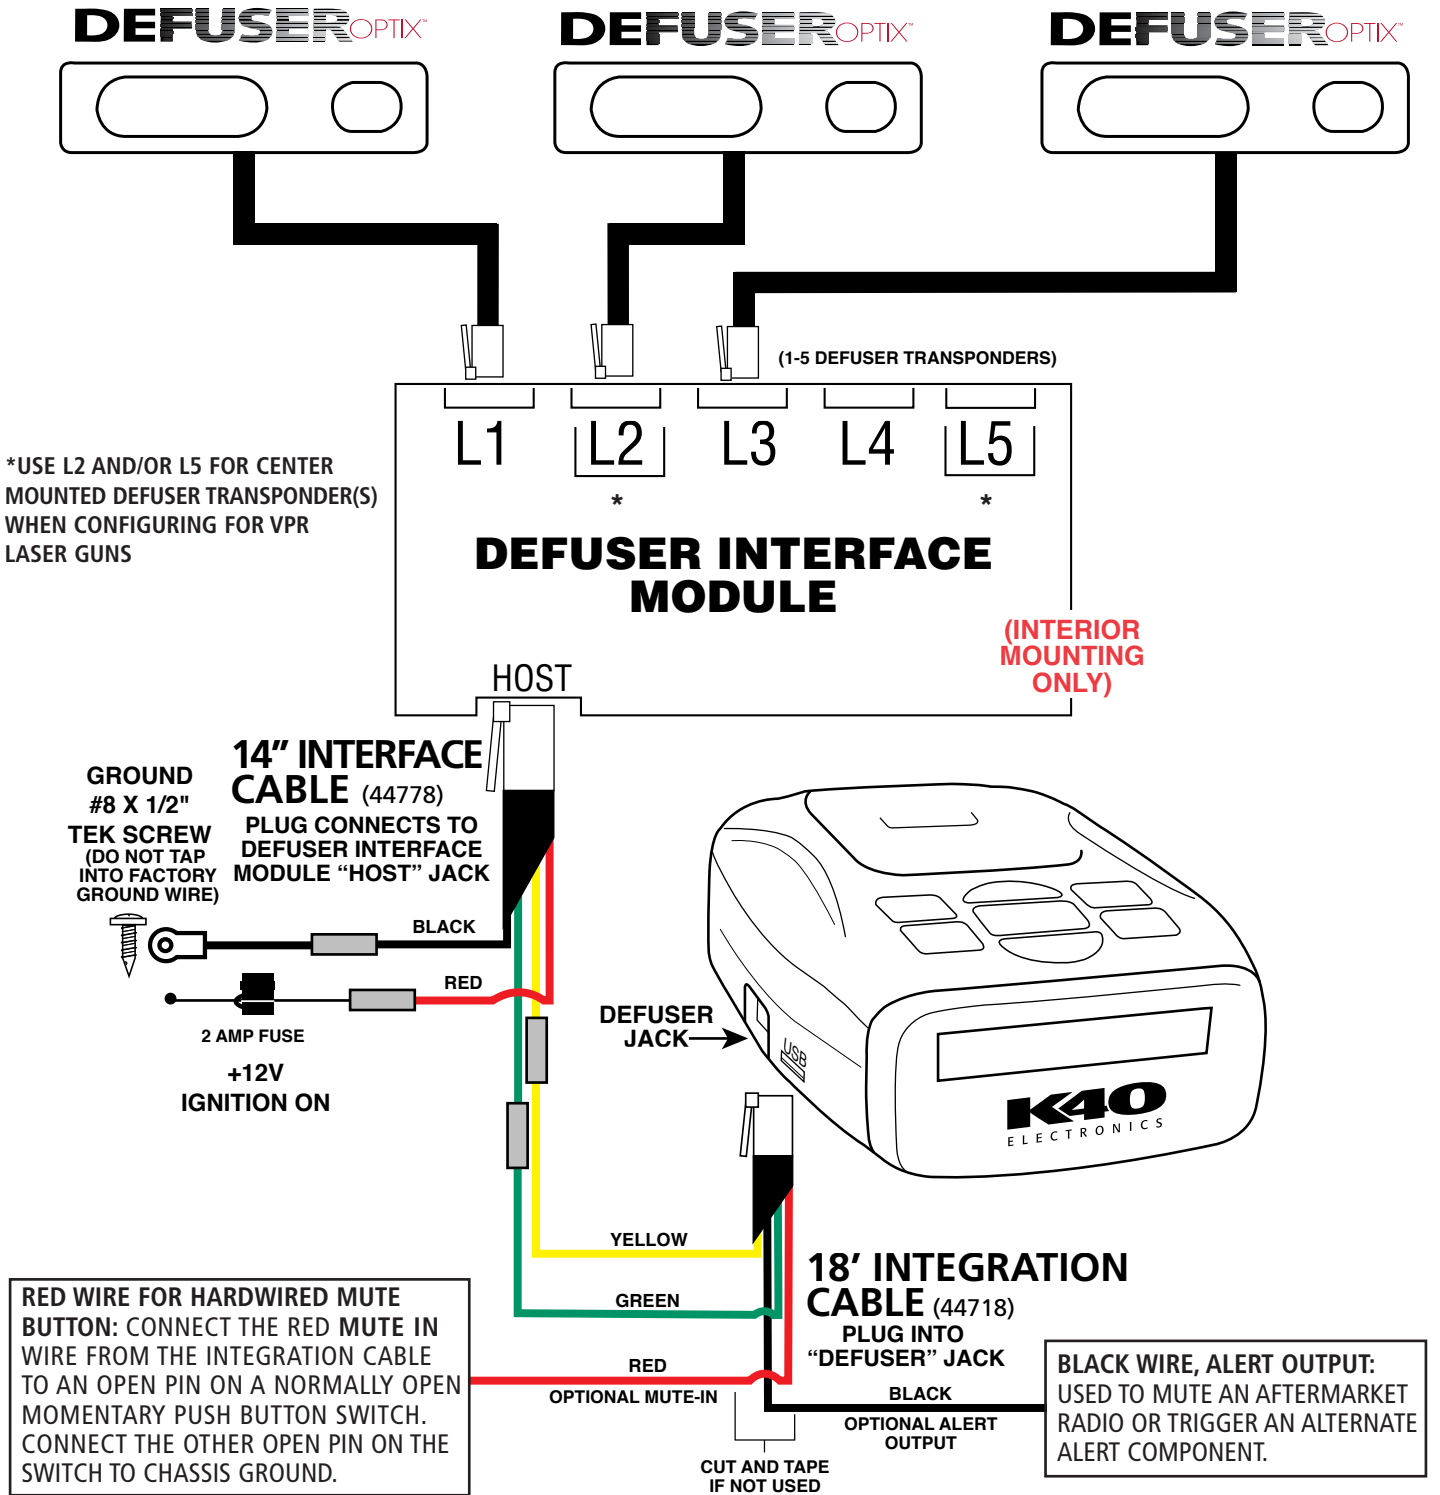

BLOCK WIRING DIAGRAM

Platinum100 PORTABLE RADAR & LASER DETECTOR

K40 DAYTIME TECHNICAL SUPPORT
800-323-6768

24 HR. TECHNICAL SUPPORT
847-209-8268