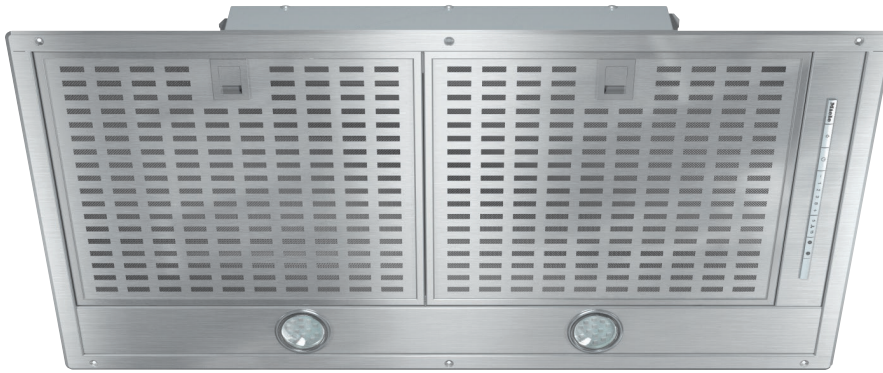

## DA 2588 Built-In Ventilation Hood

An Icon of Style, Performance and Sophistication

### Features:

- NEW: WifiConn@ct - control and monitor the hood via the Miele@Mobile app
- ADA compliant when used with remote control or WifiConn@ct
- Integrated LED ClearView lighting (2x)
- Con@ctivity 2.0 - communication between hood and cooktop
- Backlit LED controls
- Updated removable dishwasher-safe stainless steel filters
- Vented or recirculating
- Four fan speeds (incl. intensive)
- Delayed shutdown for 5 or 15 minutes
- Hood interior with CleanCover
- Stainless steel finish
- Filter saturation indicator (grease and charcoal filters)

WifiConn@ct via Miele@Mobile

Con@ctivity 2.0 - communication between hood and cooktop

Integrated LED ClearView lighting

Backlit LED controls

MODEL OVERVIEW
Width: 30" (76 cm)
Introduction Date: 06/01/19
Color: Stainless Steel
Vented or Recirculating
Max 625 CFM
Item Number: 28258855USA
EAN Number: 4002516024705
Optional Accessories: DARC6 Remote Control DUU 150 Recirculating Kit DUU 151 Recirculating Kit DKF 15-900 OdorFree charcoal filter Stainless Steel Cleaner R2000 Reducing Collar
Dimensions: 29 <sup>15</sup> / <sub>16</sub> " W x 1 <sup>7</sup> / <sub>8</sub> " H x 14 <sup>5</sup> / <sub>16</sub> " D