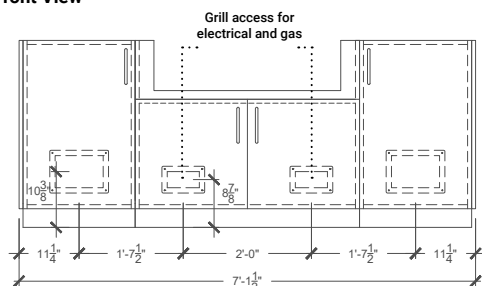

SIERRA 36 Specifications

Dimensions

- *Length 87"
- *Depth 29 3/4"
- Height 36 1/2 ± 1"

*Includes countertop nosing.

Components

1. 1 **Utility Cabinet (21")**
   Universal track system.
2. 2 **Grill Base Cabinet (42")**
   For integration with a 36" built-in grill.

Gas and Electrical Conduits Access Points

Gas and electric lines can easily be run in and out of the kitchen using the removable access panels located in the bottom and back of each cabinet. To run lines from cabinet to cabinet, use the circular conduit holes located at the top and bottom of each side.

PLEASE ENSURE THAT ALL GAS, PLUMBING AND ELECTRICAL WORKS ARE TO CODE BY USING A LICENSED CONTRACTOR.

*INCLUDES COUNTERTOP NOSING

Front View