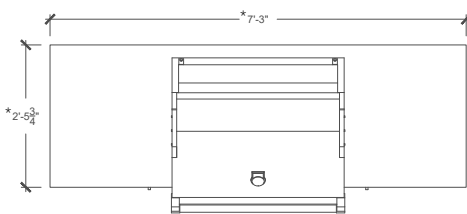

Gas and Electrical Conduits Access Points

Gas and electric lines can easily be run in and out of the kitchen using the removable access panels located in the bottom and back of each cabinet. To run lines from cabinet to cabinet, use the circular conduit holes located at the top and bottom of each side.

PLEASE ENSURE THAT ALL GAS, PLUMBING AND ELECTRICAL WORKS ARE TO CODE BY USING A LICENSED CONTRACTOR.

Top View