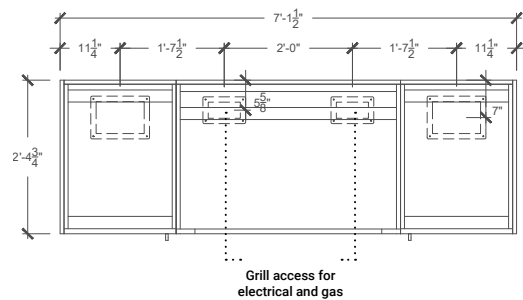

SIERRA 36 Specifications

Dimensions

- *Length 87"
- *Depth 29 3/4"
- Height 36 1/2 ± 1"

*Includes countertop nosing.

Components

1. 1 **Utility Cabinet (21")**
   Universal track system.
2. 2 **Grill Base Cabinet (42")**
   For integration with a 36" built-in grill.

Gas and Electrical Conduits Access Points

Gas and electric lines can easily be run in and out of the kitchen using the removable access panels located in the bottom and back of each cabinet. To run lines from cabinet to cabinet, use the circular conduit holes located at the top and bottom of each side.

PLEASE ENSURE THAT ALL GAS, PLUMBING AND ELECTRICAL WORKS ARE TO CODE BY USING A LICENSED CONTRACTOR.

*INCLUDES COUNTERTOP NOSING

Top View