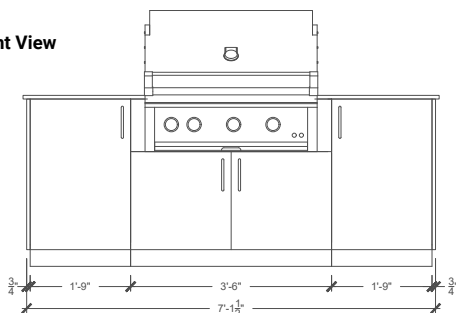

*INCLUDES COUNTERTOP NOSING

Front View